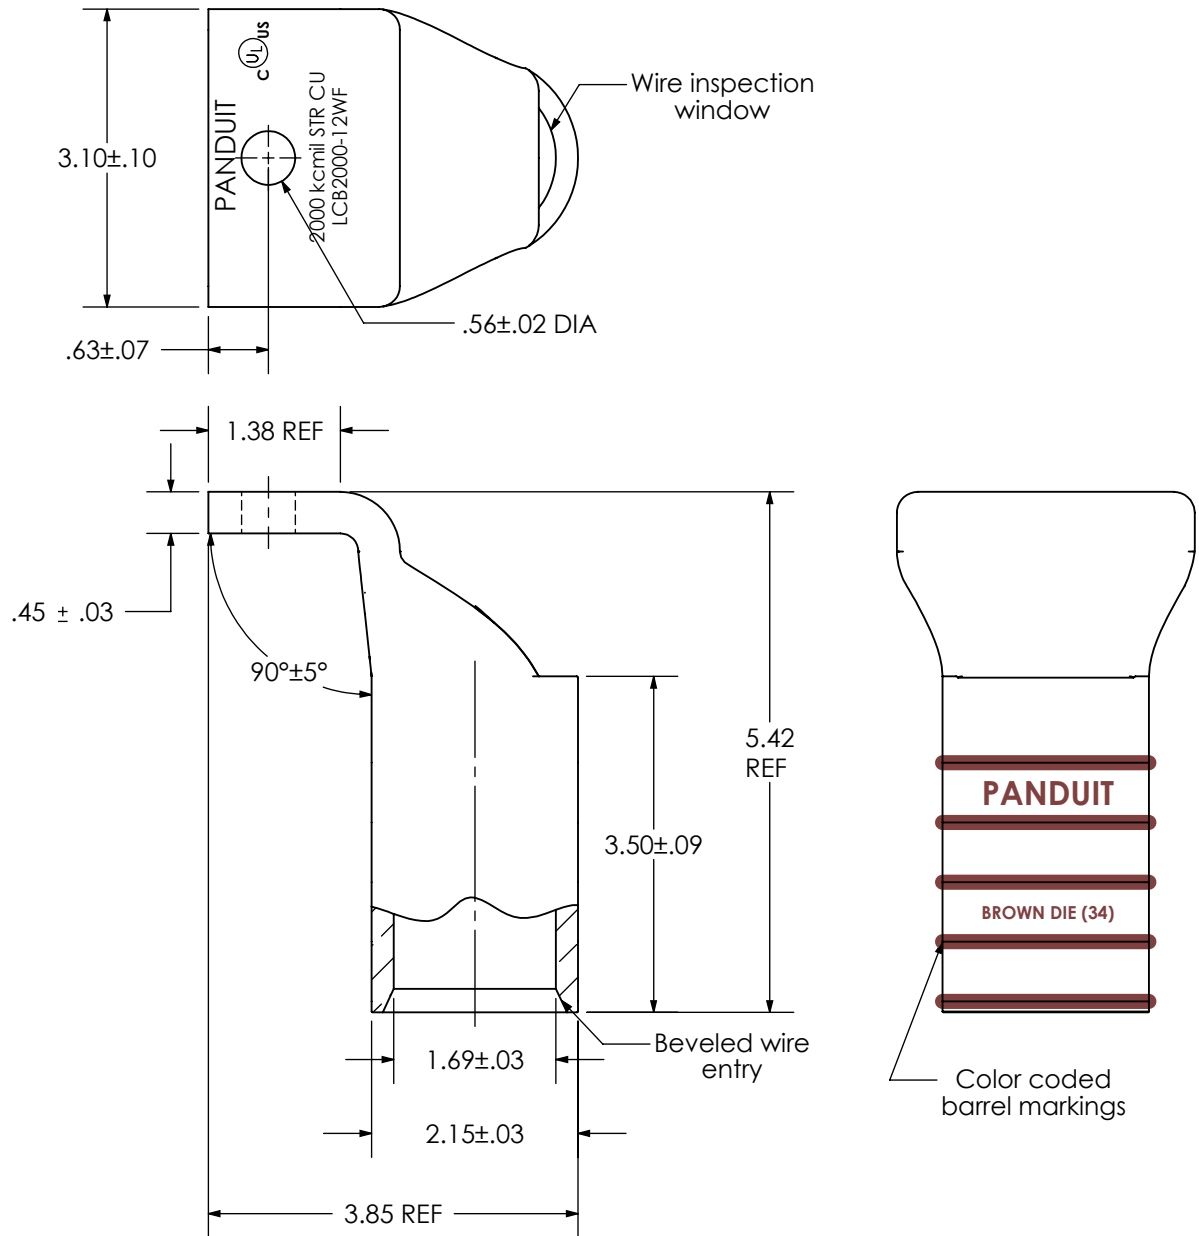

THIS COPY IS PROVIDED ON A RESTRICTED BASIS AND IS NOT TO BE USED IN ANY WAY DETRIMENTAL TO THE INTERESTS OF PANDUIT CORP.

Material	High Conductivity Seamless Copper Tube
Plating	Electro-Tin
Wire Size	2000 kcmil
Wire Type	Stranded Copper; Class B: Compressed or Concentric
Wire Strip Length	3-5/8 in.
Stud Size	1/2 in.
UL Listed Wire Connector	Yes, for applications up to 35kv. Consult cable manufacturer for voltage stress relief instructions with applications greater than 2000 volts.
UL Temperature Rating	90° C
C.S.A Certified Wire Connector	N/A
Panduit Color Code on Barrel	Brown
Panduit Die Index No. on Barrel	N/A
Alternate Industry Die Index No. ( ) on Barrel	(34)

01	4/19	JHNU	JHNU	REVISED WIRE STRIP LENGTH: 3-5/8 WAS 3-9/16 REVISED TONGUE LENGTH DIMENSION TO REF REVISED BARREL LENGTH TOLERANCE: $\pm .09$ WAS $\pm .10$	046154
00	11/18	JHNU	JHNU	DRAWING RELEASED	NPI-PWRGRD-042761
REV	DATE	BY	CHK	DESCRIPTION	ECN

**PANDUIT CORP. TINLEY PARK, ILLINOIS**

LCB2000-12WF-1  
Copper Lug - One-Hole, Long Barrel with Window, 90° Angle Tongue

SCALE: N/A      DRAWING NO / CAD FILE: LCB2000-12WF-CUST