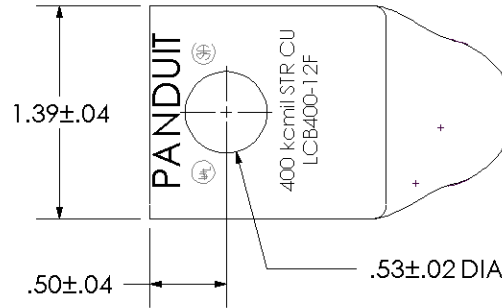

THIS COPY IS PROVIDED ON A RESTRICTED BASIS AND IS NOT TO BE USED IN ANY WAY DETRIMENTAL TO THE INTERESTS OF PANDUIT CORP.

Material	High Conductivity Seamless Copper Tube
Plating	Electro-Tin
Wire Size	400 kcmil
Wire Type	Stranded Copper; Class B: Compact, Compressed or Concentric, Class C: Concentric
Wire Strip Length	2-3/8 in.
Stud Size	1/2 in.
UL Listed Wire Connector	Yes, for applications up to 35kv. Consult cable manufacturer for voltage stress relief instructions with applications greater than 2000 volts.
UL Temperature Rating	90° C
C.S.A Certified Wire Connector	Yes
Panduit Color Code on Barrel	BLUE
Panduit Die Index No. on Barrel	P76
Alternate Industry Die Index No. ( ) on Barrel	(19)

CERTIFIED

LISTED Wire Connector

Color coded barrel markings

00	9/02	SAB	DRL
REV	DATE	BY	CHK

RELEASED	10329
DESCRIPTION	ECN

**PANDUIT CORP. TINLEY PARK, ILLINOIS**

LCB400-12F-6  
Copper Lug - One-Hole, Long Barrel, 90° Angle Tongue