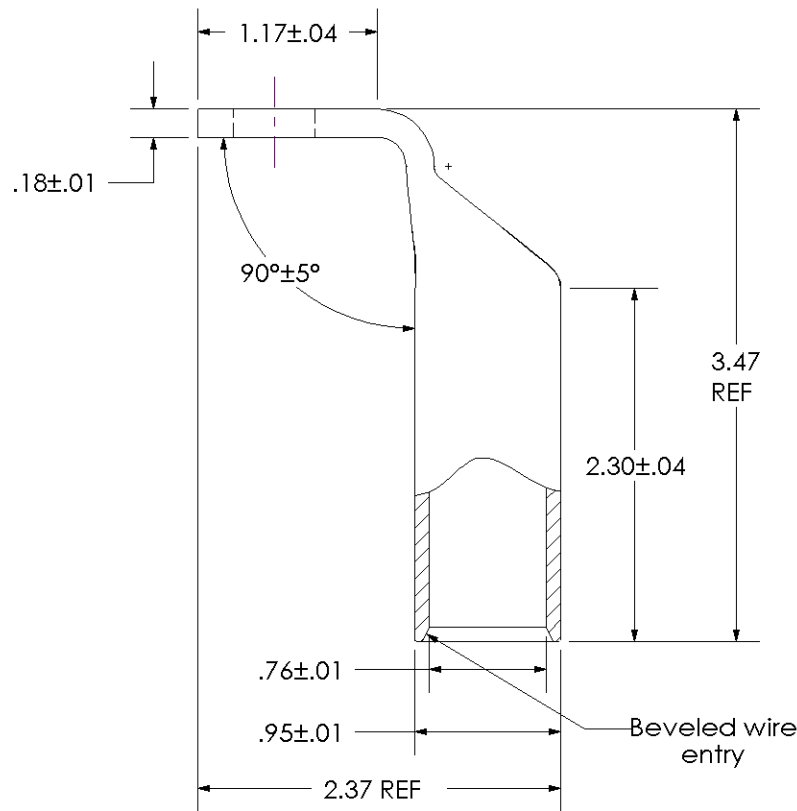

THIS COPY IS PROVIDED ON A RESTRICTED BASIS AND IS NOT TO BE USED IN ANY WAY DETRIMENTAL TO THE INTERESTS OF PANDUIT CORP.

Material	High Conductivity Seamless Copper Tube
Plating	Electro-Tin
Wire Size	400 kcmil
Wire Type	Stranded Copper; Class B: Compact, Compressed or Concentric, Class C: Concentric
Wire Strip Length	2-3/8 in.
Stud Size	1/2 in.
UL Listed Wire Connector	Yes, for applications up to 35kv. Consult cable manufacturer for voltage stress relief instructions with applications greater than 2000 volts.
UL Temperature Rating	90° C
C.S.A Certified Wire Connector	Yes
Panduit Color Code on Barrel	BLUE
Panduit Die Index No. on Barrel	P76
Alternate Industry Die Index No. ( ) on Barrel	(19)

CERTIFIED

LISTED Wire Connector

Color coded barrel markings

00	9/02	SAB	DRL
REV	DATE	BY	CHK

RELEASED	10329
DESCRIPTION	ECN

**PANDUIT CORP. TINLEY PARK, ILLINOIS**

LCB400-12F-6  
Copper Lug - One-Hole, Long Barrel, 90° Angle Tongue

SCALE N/A      DRAWING NO / CAD FILE LCB400-12F-CUST