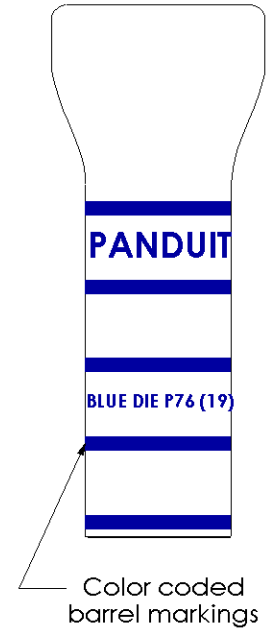

THIS COPY IS PROVIDED ON A RESTRICTED BASIS AND IS NOT TO BE USED IN ANY WAY DETRIMENTAL TO THE INTERESTS OF PANDUIT CORP.

Material	High Conductivity Seamless Copper Tube
Plating	Electro-Tin
Wire Size	400 kcmil
Wire Type	Stranded Copper; Class B: Compact, Compressed or Concentric, Class C: Concentric
Wire Strip Length	2-3/8 in.
Stud Size	1/2 in.
UL Listed Wire Connector	Yes, for applications up to 35kv. Consult cable manufacturer for voltage stress relief instructions with applications greater than 2000 volts.
UL Temperature Rating	90° C
C.S.A Certified Wire Connector	Yes
Panduit Color Code on Barrel	BLUE
Panduit Die Index No. on Barrel	P76
Alternate Industry Die Index No. ( ) on Barrel	(19)

CERTIFIED

LISTED Wire Connector

Color coded barrel markings

00	9/02	SAB	DRL
REV	DATE	BY	CHK

RELEASED	10329
DESCRIPTION	ECN

**PANDUIT CORP. TINLEY PARK, ILLINOIS**

LCB400-12F-6  
Copper Lug - One-Hole, Long Barrel, 90° Angle Tongue