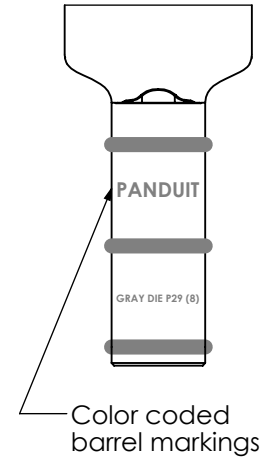

THIS COPY IS PROVIDED ON A RESTRICTED BASIS AND IS NOT TO BE USED IN ANY WAY DETRIMENTAL TO THE INTERESTS OF PANDUIT CORP.

| | |
|--|--|
| Material | High Conductivity Seamless Copper Tube |
| Plating | Electro-Tin |
| Wire Size | 4 AWG, 3 AWG & 2 SOL |
| Wire Type | Stranded Copper; Class B: Compact, Compressed or Concentric, Class C: Concentric |
| Wire Strip Length | 1-1/8 in. |
| Stud Size | 1/2 in. |
| UL Listed Wire Connector | Yes, for applications up to 35kv. Consult cable manufacturer for voltage stress relief instructions with applications greater than 2000 volts. |
| UL Temperature Rating | 90° C |
| C.S.A Certified Wire Connector | N/A |
| Panduit Color Code on Barrel | GRAY |
| Panduit Die Index No. on Barrel | P29 |
| Alternate Industry Die Index No. () on Barrel | (8) |

LCB4-12WH-L
Copper Lug - One-Hole, Long Barrel with Window, 45° Angle Tongue

SCALE N/A DRAWING NO / CAD FILE LCB4-12WH-CUST

X-ON Electronics

Largest Supplier of Electrical and Electronic Components

Click to view similar products for [Terminals](#) category: