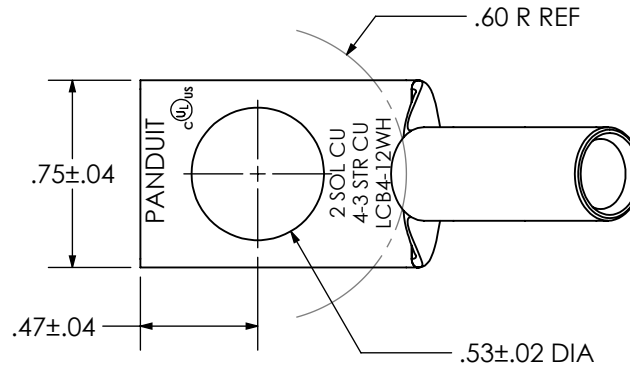

THIS COPY IS PROVIDED ON A RESTRICTED BASIS AND IS NOT TO BE USED IN ANY WAY DETRIMENTAL TO THE INTERESTS OF PANDUIT CORP.

| | |
|--|--|
| Material | High Conductivity Seamless Copper Tube |
| Plating | Electro-Tin |
| Wire Size | 4 AWG, 3 AWG & 2 SOL |
| Wire Type | Stranded Copper; Class B: Compact, Compressed or Concentric, Class C: Concentric |
| Wire Strip Length | 1-1/8 in. |
| Stud Size | 1/2 in. |
| UL Listed Wire Connector | Yes, for applications up to 35kv. Consult cable manufacturer for voltage stress relief instructions with applications greater than 2000 volts. |
| UL Temperature Rating | 90° C |
| C.S.A Certified Wire Connector | N/A |
| Panduit Color Code on Barrel | GRAY |
| Panduit Die Index No. on Barrel | P29 |
| Alternate Industry Die Index No. () on Barrel | (8) |

LCB4-12WH-L
Copper Lug - One-Hole, Long Barrel with Window, 45° Angle Tongue

SCALE N/A DRAWING NO / CAD FILE LCB4-12WH-CUST

X-ON Electronics

Largest Supplier of Electrical and Electronic Components

Click to view similar products for [Terminals](#) category: