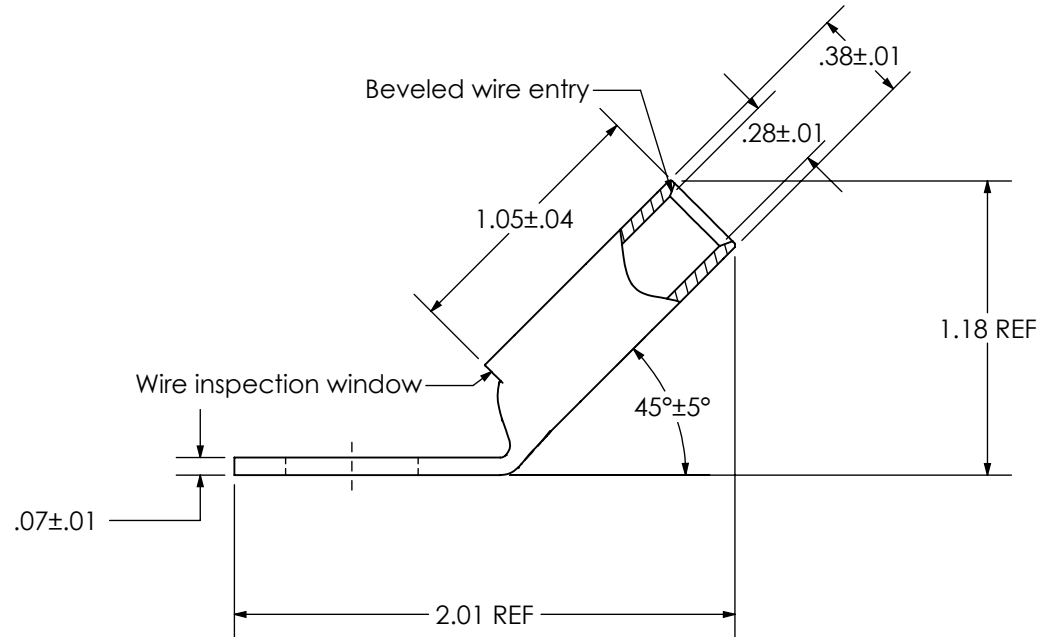

THIS COPY IS PROVIDED ON A RESTRICTED BASIS AND IS NOT TO BE USED IN ANY WAY DETRIMENTAL TO THE INTERESTS OF PANDUIT CORP.

| | |
|--|--|
| Material | High Conductivity Seamless Copper Tube |
| Plating | Electro-Tin |
| Wire Size | 4 AWG, 3 AWG & 2 SOL |
| Wire Type | Stranded Copper; Class B: Compact, Compressed or Concentric, Class C: Concentric |
| Wire Strip Length | 1-1/8 in. |
| Stud Size | 1/2 in. |
| UL Listed Wire Connector | Yes, for applications up to 35kv. Consult cable manufacturer for voltage stress relief instructions with applications greater than 2000 volts. |
| UL Temperature Rating | 90° C |
| C.S.A Certified Wire Connector | N/A |
| Panduit Color Code on Barrel | GRAY |
| Panduit Die Index No. on Barrel | P29 |
| Alternate Industry Die Index No. () on Barrel | (8) |

LCB4-12WH-L
Copper Lug - One-Hole, Long Barrel with Window, 45° Angle Tongue

SCALE N/A DRAWING NO / CAD FILE LCB4-12WH-CUST

X-ON Electronics

Largest Supplier of Electrical and Electronic Components

Click to view similar products for [Terminals](#) category: