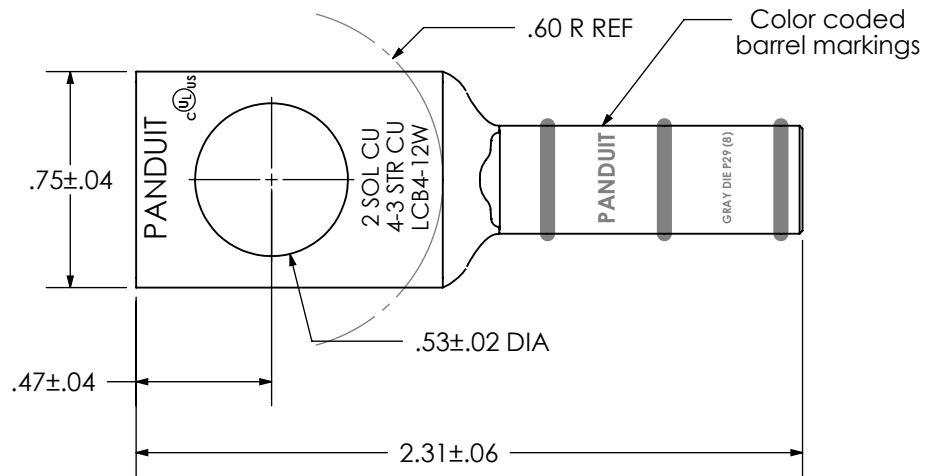

THIS COPY IS PROVIDED ON A RESTRICTED BASIS AND IS NOT TO BE USED IN ANY WAY DETRIMENTAL TO THE INTERESTS OF PANDUIT CORP.

Material	High Conductivity Seamless Copper Tube
Plating	Electro-Tin
Wire Size	4 AWG, 3 AWG & 2 SOL
Wire Type	Stranded Copper; Class B: Compact, Compressed or Concentric, Class C: Concentric
Wire Strip Length	1-1/8 in.
Stud Size	1/2 in.
UL Listed Wire Connector	Yes, for applications up to 35kv. Consult cable manufacturer for voltage stress relief instructions with applications greater than 2000 volts.
UL Temperature Rating	90° C
C.S.A Certified Wire Connector	N/A
Panduit Color Code on Barrel	GRAY
Panduit Die Index No. on Barrel	P29
Alternate Industry Die Index No. () on Barrel	(8)

00	4/17	JHNU	JHNU	DRAWING RELEASED	021775	RGB	RGB
REV	DATE	BY	CHK	DESCRIPTION	ECN	-R	SUP

PANDUIT CORP. TINLEY PARK, ILLINOIS

LCB4-12W-L
Copper Lug - One-Hole, Long Barrel with Window

SCALE N/A DRAWING NO / CAD FILE LCB4-12W-CUST