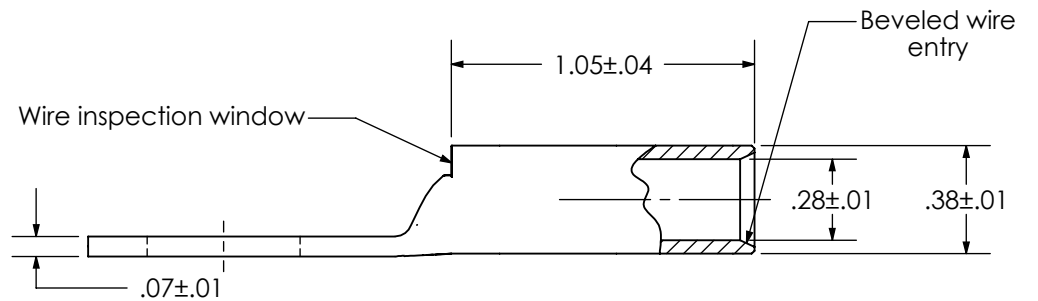

THIS COPY IS PROVIDED ON A RESTRICTED BASIS AND IS NOT TO BE USED IN ANY WAY DETRIMENTAL TO THE INTERESTS OF PANDUIT CORP.

Material	High Conductivity Seamless Copper Tube
Plating	Electro-Tin
Wire Size	4 AWG, 3 AWG & 2 SOL
Wire Type	Stranded Copper; Class B: Compact, Compressed or Concentric, Class C: Concentric
Wire Strip Length	1-1/8 in.
Stud Size	1/2 in.
UL Listed Wire Connector	Yes, for applications up to 35kv. Consult cable manufacturer for voltage stress relief instructions with applications greater than 2000 volts.
UL Temperature Rating	90° C
C.S.A Certified Wire Connector	N/A
Panduit Color Code on Barrel	GRAY
Panduit Die Index No. on Barrel	P29
Alternate Industry Die Index No. () on Barrel	(8)