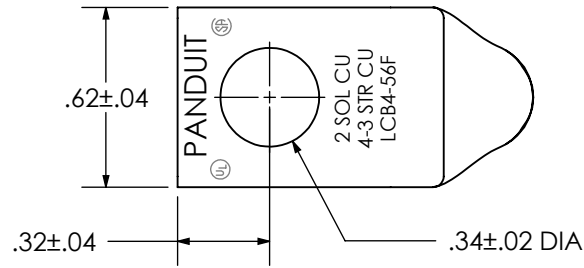

THIS COPY IS PROVIDED ON A RESTRICTED BASIS AND IS NOT TO BE USED IN ANY WAY DETRIMENTAL TO THE INTERESTS OF PANDUIT CORP.

Material	High Conductivity Seamless Copper Tube
Plating	Electro-Tin
Wire Size	4 AWG, 3 AWG & 2 SOL
Wire Type	Stranded Copper; Class B: Compact, Compressed or Concentric, Class C: Concentric
Wire Strip Length	1-1/8 in.
Stud Size	5/16 in.
UL Listed Wire Connector	Yes, for applications up to 35kv. Consult cable manufacturer for voltage stress relief instructions with applications greater than 2000 volts.
UL Temperature Rating	90° C
C.S.A Certified Wire Connector	Yes
Panduit Color Code on Barrel	GRAY
Panduit Die Index No. on Barrel	P29
Alternate Industry Die Index No. ( ) on Barrel	(8)

00	6/17	JHNU	JHNU	DRAWING RELEASED	019765	RGB	RGB
REV	DATE	BY	CHK	DESCRIPTION	ECN	-R	SUP

**PANDUIT CORP. TINLEY PARK, ILLINOIS**

LCB4-56F-L  
Copper Lug - One-Hole, Long Barrel, 90° Angle Tongue

SCALE N/A DRAWING NO / CAD FILE LCB4-56F-CUST