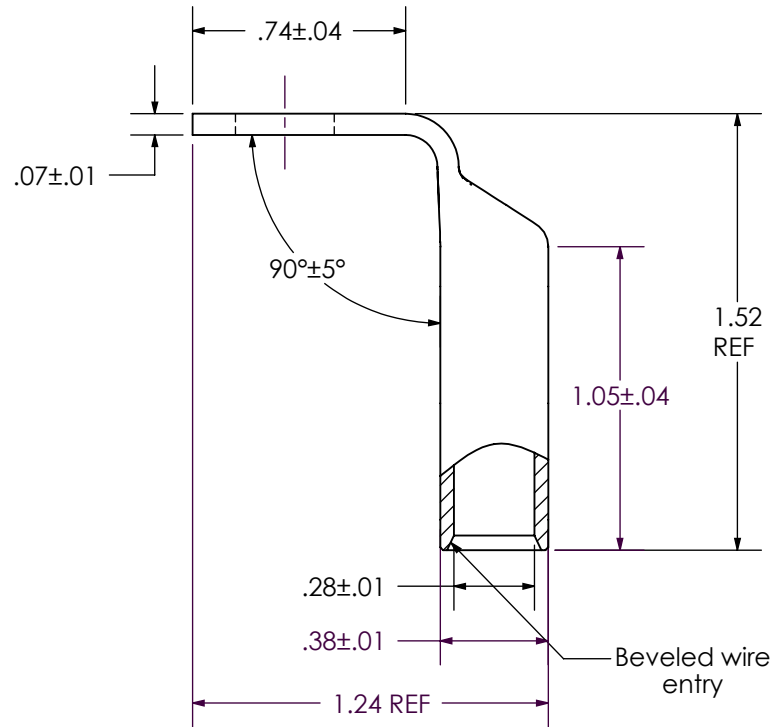

THIS COPY IS PROVIDED ON A RESTRICTED BASIS AND IS NOT TO BE USED IN ANY WAY DETRIMENTAL TO THE INTERESTS OF PANDUIT CORP.

Material	High Conductivity Seamless Copper Tube
Plating	Electro-Tin
Wire Size	4 AWG, 3 AWG & 2 SOL
Wire Type	Stranded Copper; Class B: Compact, Compressed or Concentric, Class C: Concentric
Wire Strip Length	1-1/8 in.
Stud Size	5/16 in.
UL Listed Wire Connector	Yes, for applications up to 35kv. Consult cable manufacturer for voltage stress relief instructions with applications greater than 2000 volts.
UL Temperature Rating	90° C
C.S.A Certified Wire Connector	Yes
Panduit Color Code on Barrel	GRAY
Panduit Die Index No. on Barrel	P29
Alternate Industry Die Index No. ( ) on Barrel	(8)

00	6/17	JHNU	JHNU	DRAWING RELEASED	019765	RGB	RGB
REV	DATE	BY	CHK	DESCRIPTION	ECN	-R	SUP

**PANDUIT CORP. TINLEY PARK, ILLINOIS**

LCB4-56F-L  
Copper Lug - One-Hole, Long Barrel, 90° Angle Tongue

SCALE N/A DRAWING NO / CAD FILE LCB4-56F-CUST