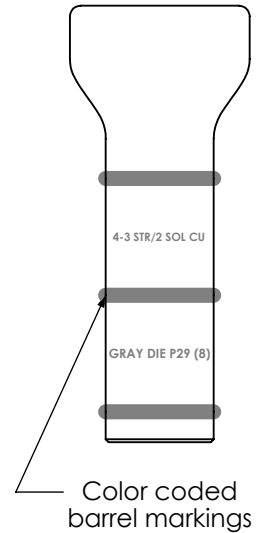

THIS COPY IS PROVIDED ON A RESTRICTED BASIS AND IS NOT TO BE USED IN ANY WAY DETRIMENTAL TO THE INTERESTS OF PANDUIT CORP.

Material	High Conductivity Seamless Copper Tube
Plating	Electro-Tin
Wire Size	4 AWG, 3 AWG & 2 SOL
Wire Type	Stranded Copper; Class B: Compact, Compressed or Concentric, Class C: Concentric
Wire Strip Length	1-1/8 in.
Stud Size	5/16 in.
UL Listed Wire Connector	Yes, for applications up to 35kv. Consult cable manufacturer for voltage stress relief instructions with applications greater than 2000 volts.
UL Temperature Rating	90° C
C.S.A Certified Wire Connector	Yes
Panduit Color Code on Barrel	GRAY
Panduit Die Index No. on Barrel	P29
Alternate Industry Die Index No. ( ) on Barrel	(8)

00	6/17	JHNU	JHNU	DRAWING RELEASED	019765	RGB	RGB
REV	DATE	BY	CHK	DESCRIPTION	ECN	-R	SUP

**PANDUIT CORP. TINLEY PARK, ILLINOIS**

LCB4-56F-L  
Copper Lug - One-Hole, Long Barrel, 90° Angle Tongue

SCALE N/A DRAWING NO / CAD FILE LCB4-56F-CUST