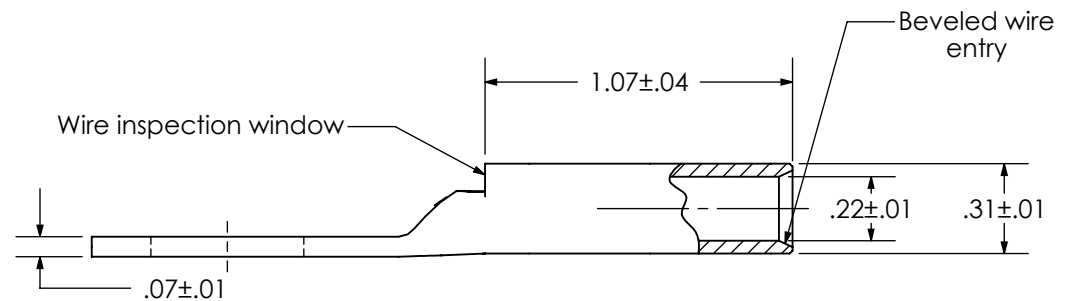

THIS COPY IS PROVIDED ON A RESTRICTED BASIS AND IS NOT TO BE USED IN ANY WAY DETRIMENTAL TO THE INTERESTS OF PANDUIT CORP.

Material	High Conductivity Seamless Copper Tube
Plating	Electro-Tin
Wire Size	6 AWG
Wire Type	Stranded Copper; Class B: Compact, Compressed or Concentric, Class C: Concentric
Wire Strip Length	1-1/8 in.
Stud Size	1/2 in.
UL Listed Wire Connector	Yes, for applications up to 35kv. Consult cable manufacturer for voltage stress relief instructions with applications greater than 2000 volts.
UL Temperature Rating	90° C
C.S.A Certified Wire Connector	N/A
Panduit Color Code on Barrel	BLUE
Panduit Die Index No. on Barrel	P24
Alternate Industry Die Index No. ( ) on Barrel	(7)