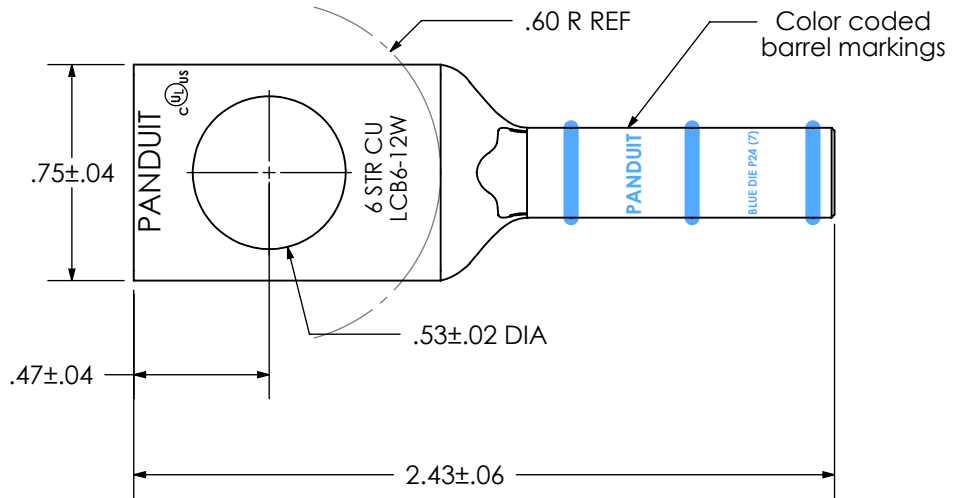

THIS COPY IS PROVIDED ON A RESTRICTED BASIS AND IS NOT TO BE USED IN ANY WAY DETRIMENTAL TO THE INTERESTS OF PANDUIT CORP.

Material	High Conductivity Seamless Copper Tube
Plating	Electro-Tin
Wire Size	6 AWG
Wire Type	Stranded Copper; Class B: Compact, Compressed or Concentric, Class C: Concentric
Wire Strip Length	1-1/8 in.
Stud Size	1/2 in.
UL Listed Wire Connector	Yes, for applications up to 35kv. Consult cable manufacturer for voltage stress relief instructions with applications greater than 2000 volts.
UL Temperature Rating	90° C
C.S.A Certified Wire Connector	N/A
Panduit Color Code on Barrel	BLUE
Panduit Die Index No. on Barrel	P24
Alternate Industry Die Index No. ( ) on Barrel	(7)

00	6/17	JHNU	JHNU	DRAWING RELEASED	021775	RGB	RGB
REV	DATE	BY	CHK	DESCRIPTION	ECN	-R	SUP

**PANDUIT CORP. TINLEY PARK, ILLINOIS**

LCB6-12W-L  
Copper Lug - One-Hole, Long Barrel with Window

SCALE N/A DRAWING NO / CAD FILE LCB6-12W-CUST