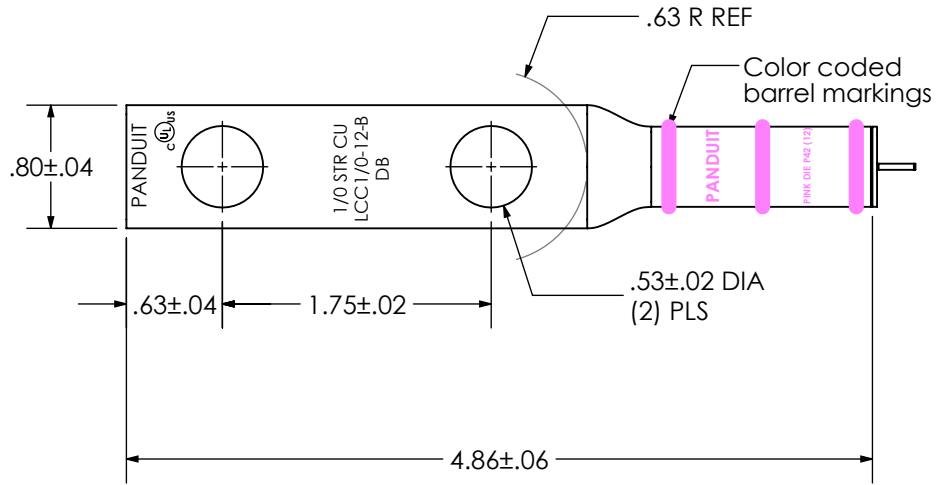

THIS COPY IS PROVIDED ON A RESTRICTED BASIS AND IS NOT TO BE USED IN ANY WAY DETRIMENTAL TO THE INTERESTS OF PANDUIT CORP.

Material	High Conductivity Seamless Copper Tube
Coating	Clear Coating
Wire Size	1/0 AWG
Wire Type	Stranded Copper; Class B: Compact, Compressed or Concentric, Class C: Concentric
Wire Strip Length	1-1/2 in.
Stud Size	1/2 in.
UL Listed Wire Connector	Yes, for applications up to 35kv. Consult cable manufacturer for voltage stress relief instructions with applications greater than 2000 volts.  UL Listed per UL467 for grounding and bonding and suitable for direct burial in earth or concrete.
UL Temperature Rating	90° C
C.S.A Certified Wire Connector	N/A
Panduit Color Code on Barrel	PINK
Panduit Die Index No. on Barrel	P42
Alternate Industry Die Index No. ( ) on Barrel	(12)

**DB**  
**RATED**

**PANDUIT CORP. TINLEY PARK, ILLINOIS**

LCC1/0-12-B-X  
Copper Lug - Two-Hole, Long Barrel, Direct Burial

00	3/16	JHNU	RGB
<b>REV</b>	<b>DATE</b>	<b>BY</b>	<b>CHK</b>

DRAWING RELEASED  
**DESCRIPTION**