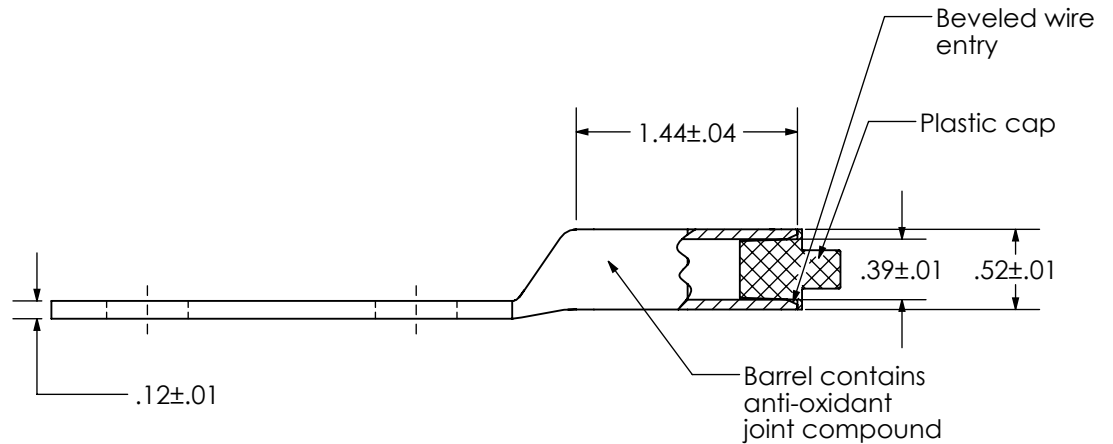

THIS COPY IS PROVIDED ON A RESTRICTED BASIS AND IS NOT TO BE USED IN ANY WAY DETRIMENTAL TO THE INTERESTS OF PANDUIT CORP.

Material	High Conductivity Seamless Copper Tube
Coating	Clear Coating
Wire Size	1/0 AWG
Wire Type	Stranded Copper; Class B: Compact, Compressed or Concentric, Class C: Concentric
Wire Strip Length	1-1/2 in.
Stud Size	1/2 in.
UL Listed Wire Connector	Yes, for applications up to 35kv. Consult cable manufacturer for voltage stress relief instructions with applications greater than 2000 volts.  UL Listed per UL467 for grounding and bonding and suitable for direct burial in earth or concrete.
UL Temperature Rating	90° C
C.S.A Certified Wire Connector	N/A
Panduit Color Code on Barrel	PINK
Panduit Die Index No. on Barrel	P42
Alternate Industry Die Index No. ( ) on Barrel	(12)

**DB**  
**RATED**

**PANDUIT CORP. TINLEY PARK, ILLINOIS**

LCC1/0-12-B-X  
Copper Lug - Two-Hole, Long Barrel, Direct Burial

00	3/16	JHNU	RGB
<b>REV</b>	<b>DATE</b>	<b>BY</b>	<b>CHK</b>

DRAWING RELEASED  
**DESCRIPTION**