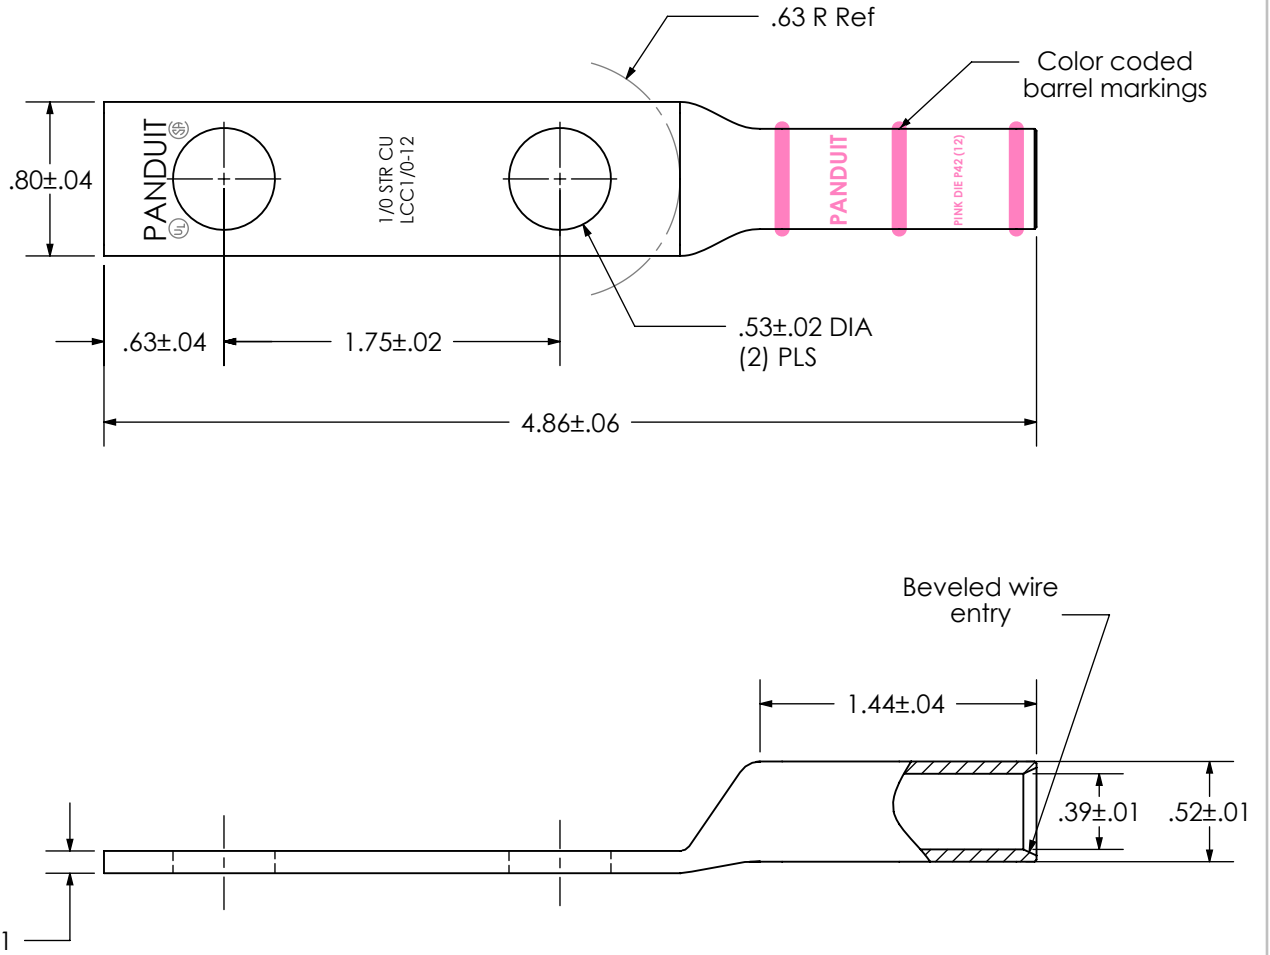

THIS COPY IS PROVIDED ON A RESTRICTED BASIS AND IS NOT TO BE USED IN ANY WAY DETRIMENTAL TO THE INTERESTS OF PANDUIT CORP.

Material	High Conductivity Seamless Copper Tube
Plating	Electro-Tin
Wire Size	1/0 AWG
Wire Type	Stranded Copper; Class B: Compact, Compressed or Concentric, Class C: Concentric
Wire Strip Length	1-1/2 in.
Stud Size	1/2 in.
UL Listed Wire Connector	Yes, for applications up to 35kv. Consult cable manufacturer for voltage stress relief instructions with applications greater than 2000 volts.
UL Temperature Rating	90° C
C.S.A Certified Wire Connector	Yes
Panduit Color Code on Barrel	PINK
Panduit Die Index No. on Barrel	P42
Alternate Industry Die Index No. () on Barrel	(12)

REV	DATE	BY	CHK	DESCRIPTION	ECN	-R	SUP	SCALE	DRAWING NO / CAD FILE
01	7/12	JHNU	JHNU	REMOVED NAVY NUMBER	N10883CL-LCC1/0-12-CUST	RGB	RGB	N/A	LCC1_0-12-CUST

PANDUIT CORP. TINLEY PARK, ILLINOIS

LCC1/0-12-X
Copper Lug - Two-Hole, Long Barrel