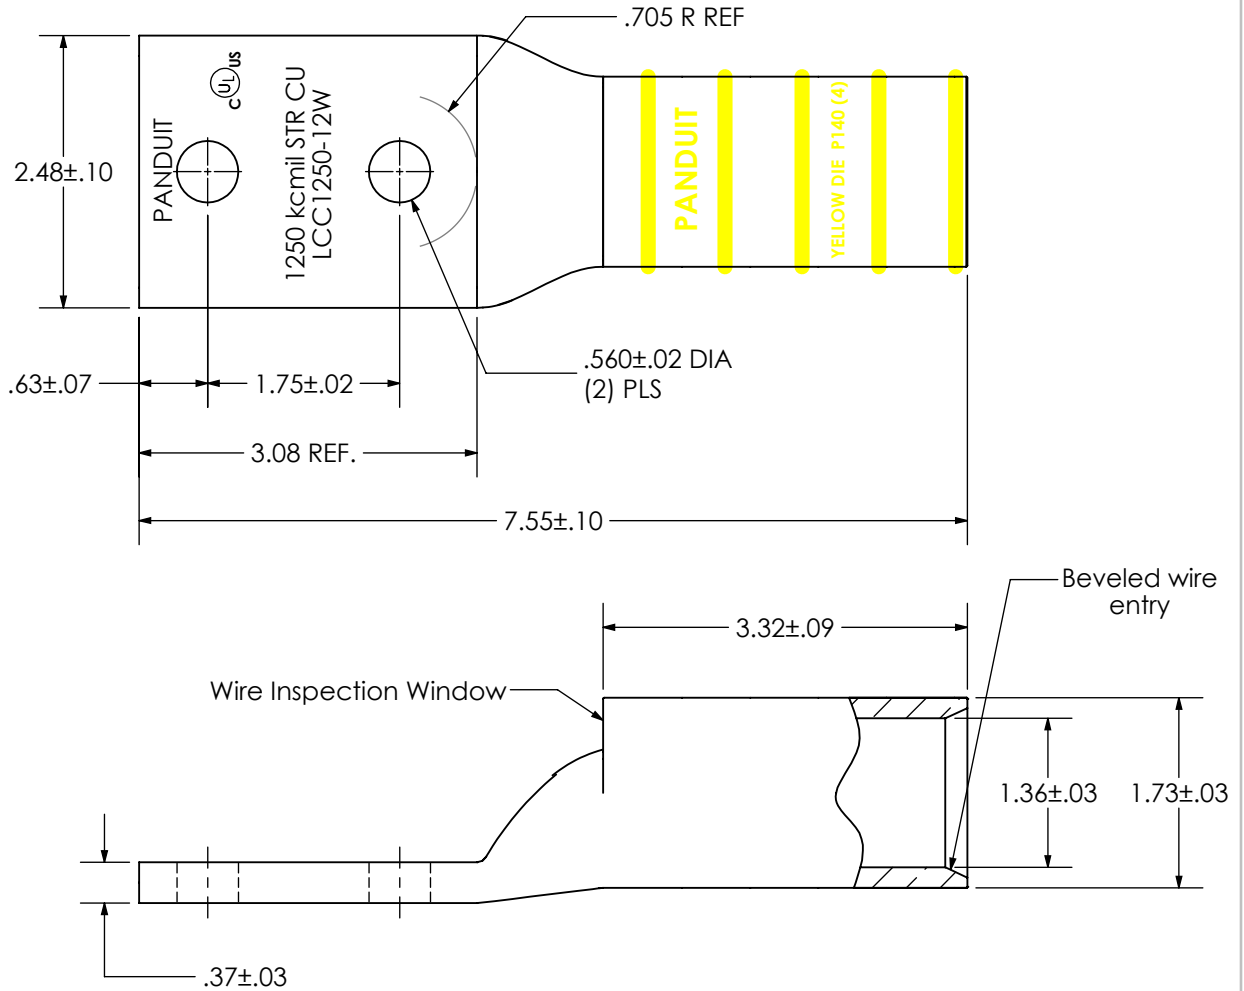

THIS COPY IS PROVIDED ON A RESTRICTED BASIS AND IS NOT TO BE USED IN ANY WAY DETRIMENTAL TO THE INTERESTS OF PANDUIT CORP.

Material	High Conductivity Seamless Copper Tube
Plating	Electro-Tin
Wire Size	1250 kcmil
Wire Type	Stranded Copper; Class B: Compressed or Concentric
Wire Strip Length	3-3/8 in.
Stud Size	1/2 in.
UL Listed Wire Connector	Yes, for applications up to 35kv. Consult cable manufacturer for voltage stress relief instructions with applications greater than 2000 volts.
UL Temperature Rating	90° C
C.S.A Certified Wire Connector	N/A
Panduit Color Code on Barrel	Yellow
Panduit Die Index No. on Barrel	P140
Alternate Industry Die Index No. () on Barrel	(29)

REV	DATE	BY	CHK	DESCRIPTION	ECN
01	4/19	JHNU	JHNU	REVISED TOLERANCES, ADDED TONGUE LENGTH DIM	046154
00	11/18	JHNU	JHNU	DRAWING RELEASED	NPI-PWRGRD-042761

PANDUIT CORP. TINLEY PARK, ILLINOIS

LCC1250-12W-3
Copper Lug - Two-Hole, Long Barrel with Window

SCALE N/A DRAWING NO / CAD FILE LCC1250-12W-CUST

X-ON Electronics

Largest Supplier of Electrical and Electronic Components

Click to view similar products for [Terminals](#) category:

Click to view products by [Panduit](#) manufacturer: