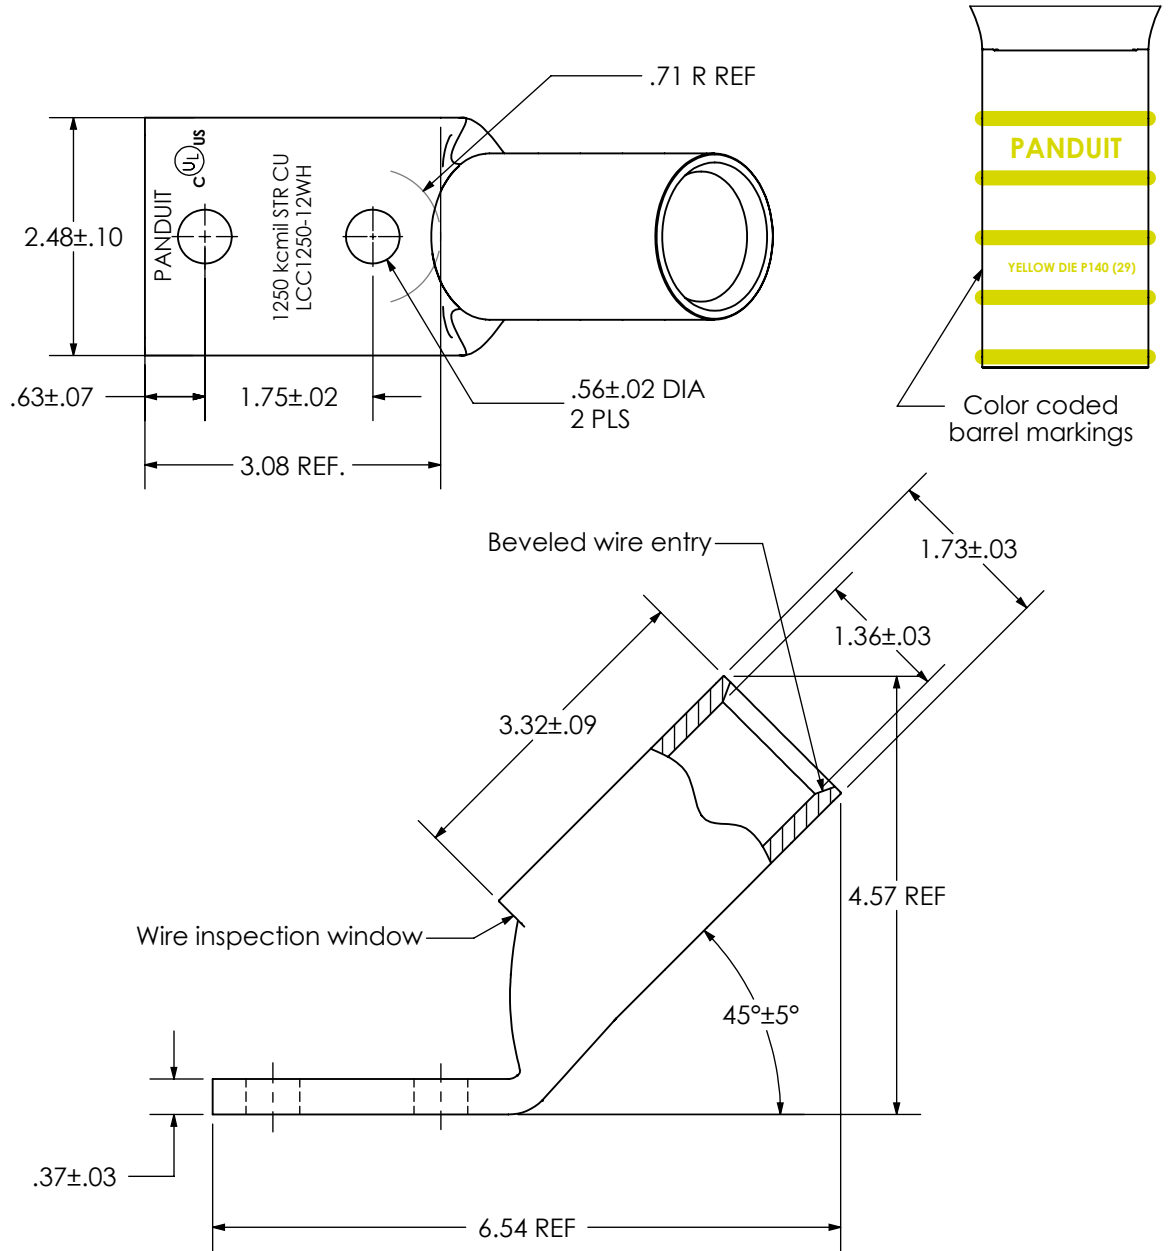

THIS COPY IS PROVIDED ON A RESTRICTED BASIS AND IS NOT TO BE USED IN ANY WAY DETRIMENTAL TO THE INTERESTS OF PANDUIT CORP.

| | |
|--|--|
| Material | High Conductivity Seamless Copper Tube |
| Plating | Electro-Tin |
| Wire Size | 1250 kcmil |
| Wire Type | Stranded Copper; Class B; Compressed or Concentric |
| Wire Strip Length | 3-3/8 in. |
| Stud Size | 1/2 in. |
| UL Listed Wire Connector | Yes, for applications up to 35kv. Consult cable manufacturer for voltage stress relief instructions with applications greater than 2000 volts. |
| UL Temperature Rating | 90° C |
| C.S.A Certified Wire Connector | N/A |
| Panduit Color Code on Barrel | Yellow |
| Panduit Die Index No. on Barrel | P140 |
| Alternate Industry Die Index No. () on Barrel | (29) |

| REV | DATE | BY | CHK | DESCRIPTION | ECN |
|-----|-------|------|------|---|-------------------|
| 01 | 4/19 | JHNU | JHNU | REVISED TOLERANCES, ADDED TONGUE LENGTH DIM | 046154 |
| 00 | 11/18 | JHNU | JHNU | DRAWING RELEASED | NPI-PWRGRD-072761 |

PANDUIT CORP. TINLEY PARK, ILLINOIS

LCC1250-12WH-1
Copper Lug - Two-Hole, Long Barrel with Window, 45° Angle Tongue

SCALE N/A DRAWING NO / CAD FILE LCC1250-12WH-CUST

X-ON Electronics

Largest Supplier of Electrical and Electronic Components