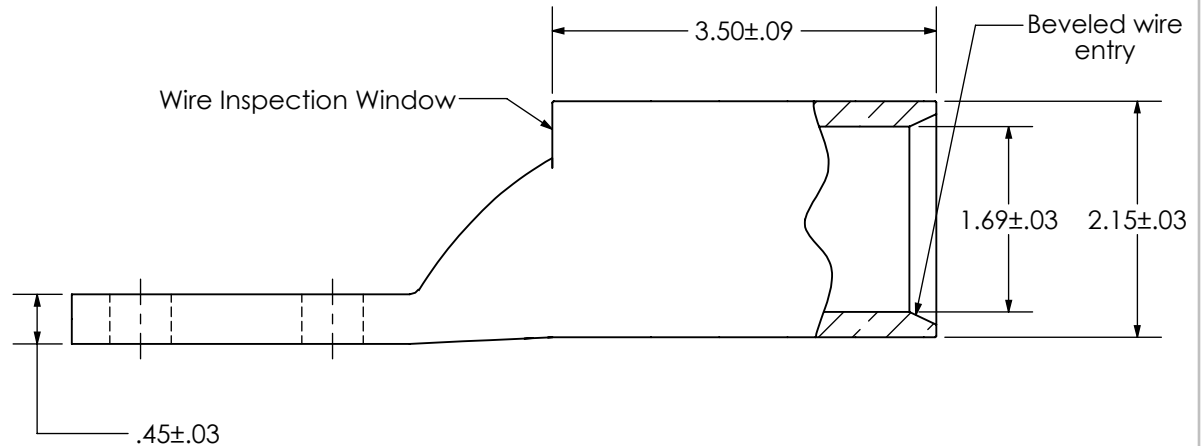

THIS COPY IS PROVIDED ON A RESTRICTED BASIS AND IS NOT TO BE USED IN ANY WAY DETRIMENTAL TO THE INTERESTS OF PANDUIT CORP.

Material	High Conductivity Seamless Copper Tube
Plating	Electro-Tin
Wire Size	2000 kcmil
Wire Type	Stranded Copper; Class B: Compressed or Concentric
Wire Strip Length	3-5/8 in.
Stud Size	1/2 in.
UL Listed Wire Connector	Yes, for applications up to 35kv. Consult cable manufacturer for voltage stress relief instructions with applications greater than 2000 volts.
UL Temperature Rating	90° C
C.S.A Certified Wire Connector	N/A
Panduit Color Code on Barrel	Brown
Panduit Die Index No. on Barrel	N/A
Alternate Industry Die Index No. () on Barrel	(34)

00	4/19	JHNU	TMR	DRAWING RELEASED	046154
REV	DATE	BY	CHK	DESCRIPTION	ECN

PANDUIT CORP. TINLEY PARK, ILLINOIS

LCC2000-12W-1
Copper Lug - Two-Hole, Long Barrel with Window

SCALE N/A DRAWING NO / CAD FILE LCC2000-12W-CUST