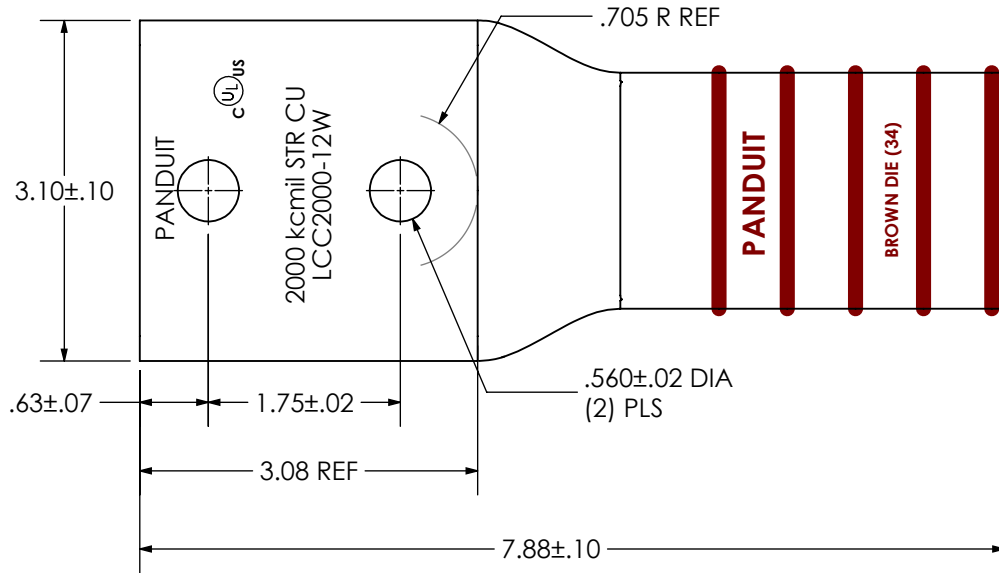

THIS COPY IS PROVIDED ON A RESTRICTED BASIS AND IS NOT TO BE USED IN ANY WAY DETRIMENTAL TO THE INTERESTS OF PANDUIT CORP.

Material	High Conductivity Seamless Copper Tube
Plating	Electro-Tin
Wire Size	2000 kcmil
Wire Type	Stranded Copper; Class B: Compressed or Concentric
Wire Strip Length	3-5/8 in.
Stud Size	1/2 in.
UL Listed Wire Connector	Yes, for applications up to 35kv. Consult cable manufacturer for voltage stress relief instructions with applications greater than 2000 volts.
UL Temperature Rating	90° C
C.S.A Certified Wire Connector	N/A
Panduit Color Code on Barrel	Brown
Panduit Die Index No. on Barrel	N/A
Alternate Industry Die Index No. () on Barrel	(34)

00	4/19	JHNU	TMR	DRAWING RELEASED	046154
REV	DATE	BY	CHK	DESCRIPTION	ECN

PANDUIT CORP. TINLEY PARK, ILLINOIS

LCC2000-12W-1
Copper Lug - Two-Hole, Long Barrel with Window

SCALE N/A DRAWING NO / CAD FILE LCC2000-12W-CUST