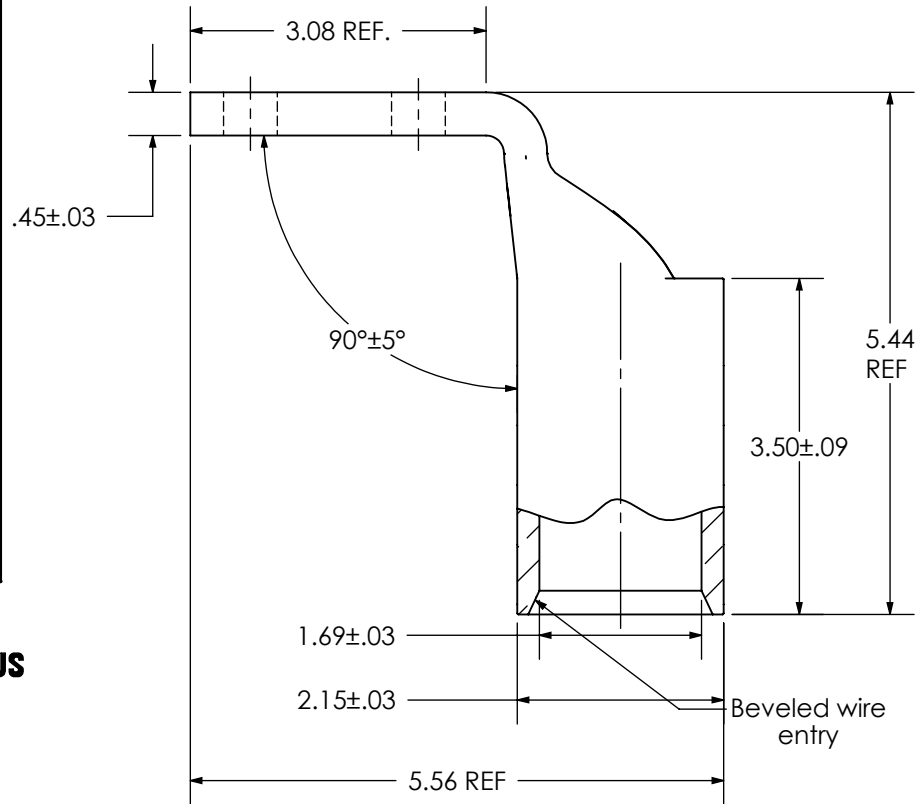

THIS COPY IS PROVIDED ON A RESTRICTED BASIS AND IS NOT TO BE USED IN ANY WAY DETRIMENTAL TO THE INTERESTS OF PANDUIT CORP.

Material	High Conductivity Seamless Copper Tube
Plating	Electro-Tin
Wire Size	2000 kcmil
Wire Type	Stranded Copper; Class B: Compressed or Concentric
Wire Strip Length	3-5/8 in.
Stud Size	1/2 in.
UL Listed Wire Connector	Yes, for applications up to 35kv. Consult cable manufacturer for voltage stress relief instructions with applications greater than 2000 volts.
UL Temperature Rating	90° C
C.S.A Certified Wire Connector	N/A
Panduit Color Code on Barrel	Brown
Panduit Die Index No. on Barrel	N/A
Alternate Industry Die Index No. () on Barrel	(34)

00	4/19	JHNU	TMR		
REV	DATE	BY	CHK	DESCRIPTION	ECN

PANDUIT CORP. TINLEY PARK, ILLINOIS

LCC2000-12WF-1
Copper Lug - Two-Hole, Long Barrel with Window, 90° Angle Tongue

SCALE N/A DRAWING NO / CAD FILE LCC2000-12WF-CUST