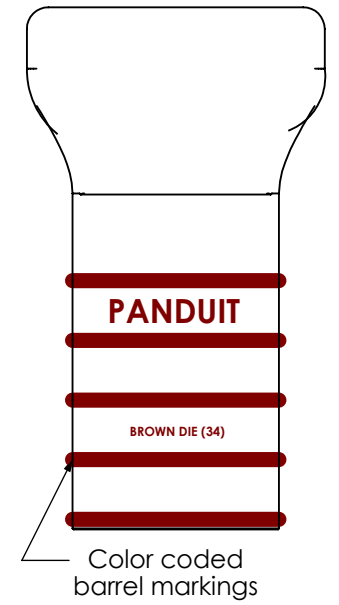

THIS COPY IS PROVIDED ON A RESTRICTED BASIS AND IS NOT TO BE USED IN ANY WAY DETRIMENTAL TO THE INTERESTS OF PANDUIT CORP.

Material	High Conductivity Seamless Copper Tube
Plating	Electro-Tin
Wire Size	2000 kcmil
Wire Type	Stranded Copper; Class B: Compressed or Concentric
Wire Strip Length	3-5/8 in.
Stud Size	1/2 in.
UL Listed Wire Connector	Yes, for applications up to 35kv. Consult cable manufacturer for voltage stress relief instructions with applications greater than 2000 volts.
UL Temperature Rating	90° C
C.S.A Certified Wire Connector	N/A
Panduit Color Code on Barrel	Brown
Panduit Die Index No. on Barrel	N/A
Alternate Industry Die Index No. () on Barrel	(34)

00	4/19	JHNU	TMR		
REV	DATE	BY	CHK	DESCRIPTION	ECN

PANDUIT CORP. TINLEY PARK, ILLINOIS

LCC2000-12WF-1
Copper Lug - Two-Hole, Long Barrel with Window, 90° Angle Tongue

SCALE N/A DRAWING NO / CAD FILE LCC2000-12WF-CUST