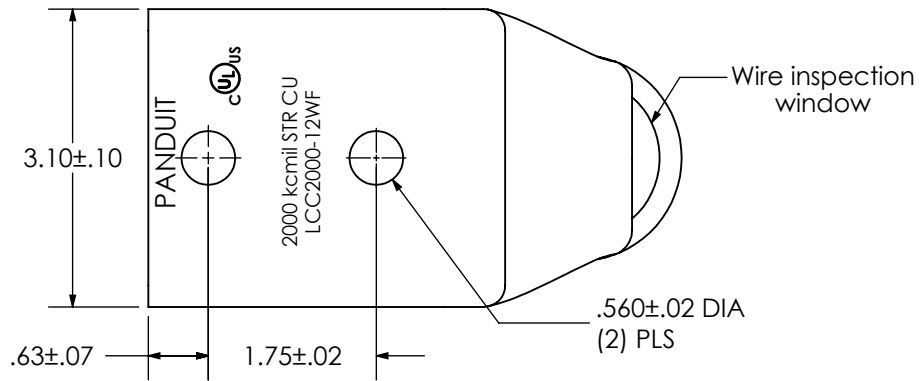

THIS COPY IS PROVIDED ON A RESTRICTED BASIS AND IS NOT TO BE USED IN ANY WAY DETRIMENTAL TO THE INTERESTS OF PANDUIT CORP.

Material	High Conductivity Seamless Copper Tube
Plating	Electro-Tin
Wire Size	2000 kcmil
Wire Type	Stranded Copper; Class B: Compressed or Concentric
Wire Strip Length	3-5/8 in.
Stud Size	1/2 in.
UL Listed Wire Connector	Yes, for applications up to 35kv. Consult cable manufacturer for voltage stress relief instructions with applications greater than 2000 volts.
UL Temperature Rating	90° C
C.S.A Certified Wire Connector	N/A
Panduit Color Code on Barrel	Brown
Panduit Die Index No. on Barrel	N/A
Alternate Industry Die Index No. () on Barrel	(34)

00	4/19	JHNU	TMR		
REV	DATE	BY	CHK	DESCRIPTION	ECN

PANDUIT CORP. TINLEY PARK, ILLINOIS

LCC2000-12WF-1
Copper Lug - Two-Hole, Long Barrel with Window, 90° Angle Tongue

SCALE N/A DRAWING NO / CAD FILE LCC2000-12WF-CUST