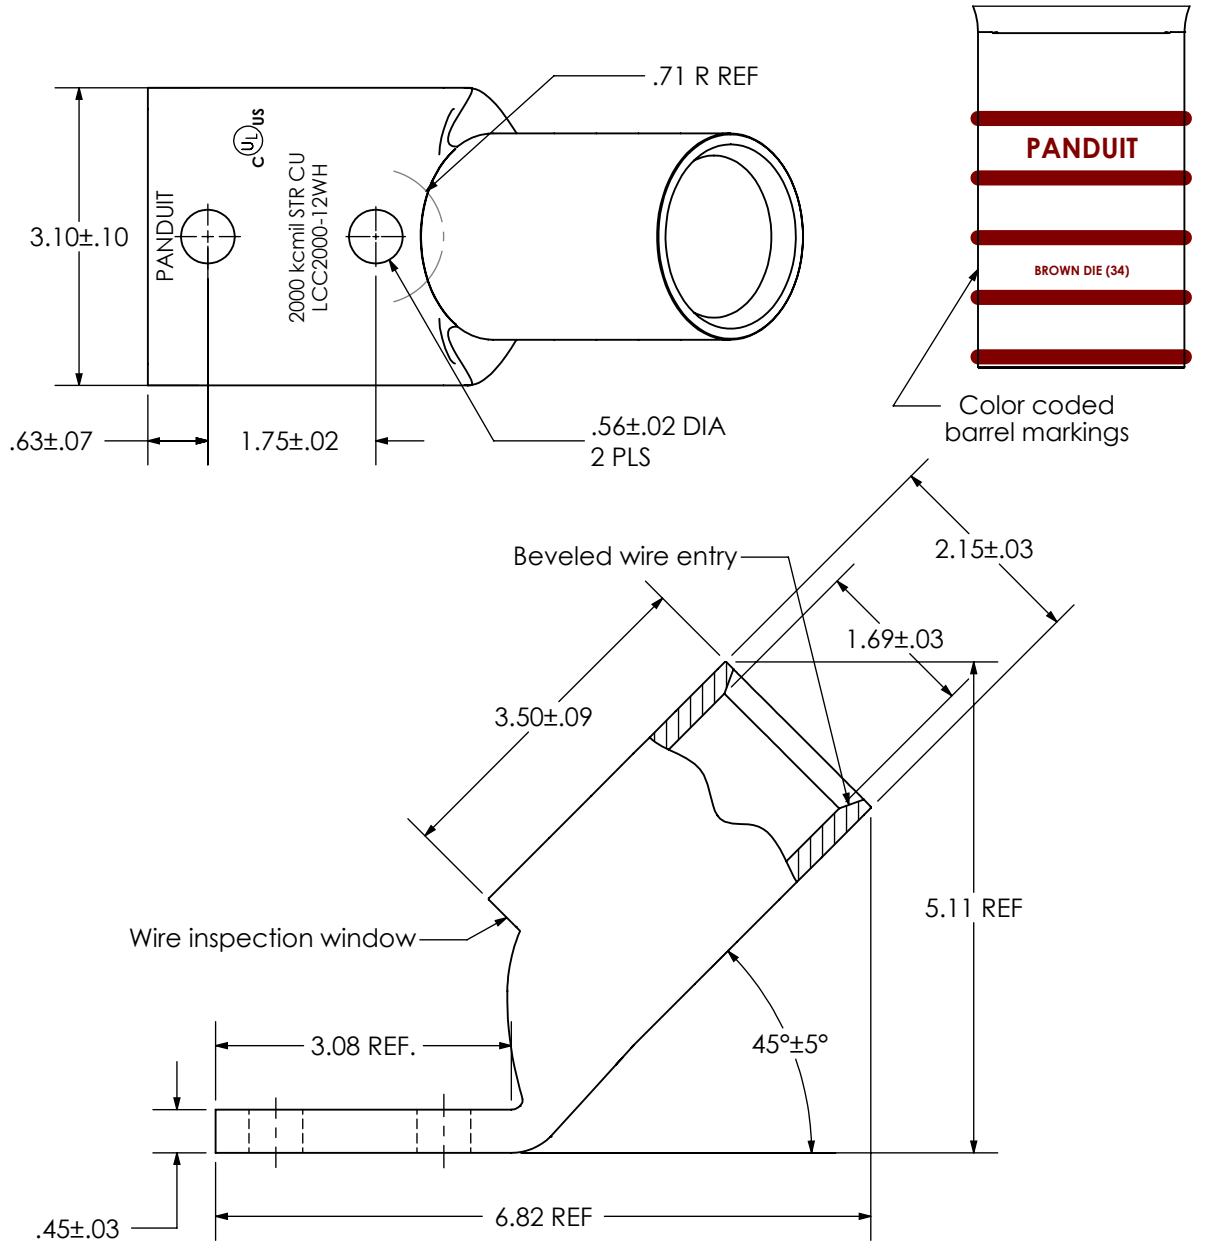

THIS COPY IS PROVIDED ON A RESTRICTED BASIS AND IS NOT TO BE USED IN ANY WAY DETRIMENTAL TO THE INTERESTS OF PANDUIT CORP.

Material	High Conductivity Seamless Copper Tube
Plating	Electro-Tin
Wire Size	2000 kcmil
Wire Type	Stranded Copper; Class B; Compressed or Concentric
Wire Strip Length	3-5/8 in.
Stud Size	1/2 in.
UL Listed Wire Connector	Yes, for applications up to 35kv. Consult cable manufacturer for voltage stress relief instructions with applications greater than 2000 volts.
UL Temperature Rating	90° C
C.S.A Certified Wire Connector	N/A
Panduit Color Code on Barrel	Brown
Panduit Die Index No. on Barrel	N/A
Alternate Industry Die Index No. () on Barrel	(34)

00	4/19	JHNU	JHNU	DRAWING RELEASED	046154
REV	DATE	BY	CHK	DESCRIPTION	ECN

PANDUIT CORP. TINLEY PARK, ILLINOIS

LCC2000-12WH-1
Copper Lug - Two-Hole, Long Barrel with Window, 45° Angle Tongue

SCALE N/A DRAWING NO / CAD FILE LCC2000-12WH-CUST