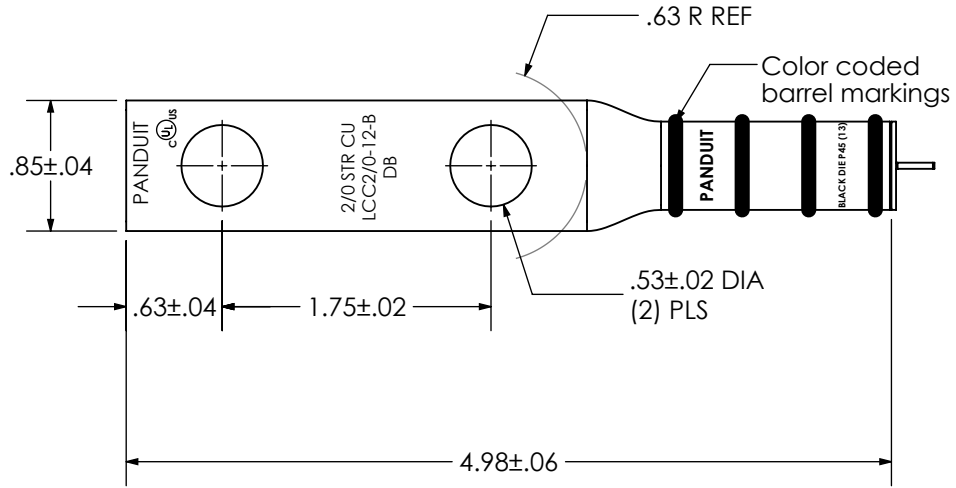

THIS COPY IS PROVIDED ON A RESTRICTED BASIS AND IS NOT TO BE USED IN ANY WAY DETRIMENTAL TO THE INTERESTS OF PANDUIT CORP.

Material	High Conductivity Seamless Copper Tube
Coating	Clear Coating
Wire Size	2/0 AWG
Wire Type	Stranded Copper; Class B: Compact, Compressed or Concentric, Class C: Concentric
Wire Strip Length	1-9/16 in.
Stud Size	1/2 in.
UL Listed Wire Connector	Yes, for applications up to 35kv. Consult cable manufacturer for voltage stress relief instructions with applications greater than 2000 volts. UL Listed per UL467 for grounding and bonding and suitable for direct burial in earth or concrete.
UL Temperature Rating	90° C
C.S.A Certified Wire Connector	N/A
Panduit Color Code on Barrel	BLACK
Panduit Die Index No. on Barrel	P45
Alternate Industry Die Index No. () on Barrel	(13)

DB
RATED

PANDUIT CORP. TINLEY PARK, ILLINOIS

LCC2/0-12-B-X
Copper Lug - Two-Hole, Long Barrel, Direct Burial

00	3/16	JHNU	RGB
REV	DATE	BY	CHK

DRAWING RELEASED

00076FBD-
LCC2/0-12-B-CUST

RGB RGB

DESCRIPTION

ECN

-R SUP

SCALE
N/A

DRAWING NO / CAD FILE

LCC2_0-12-B-CUST

X-ON Electronics

Largest Supplier of Electrical and Electronic Components

Click to view similar products for [Wire Ducting & Raceways](#) category: