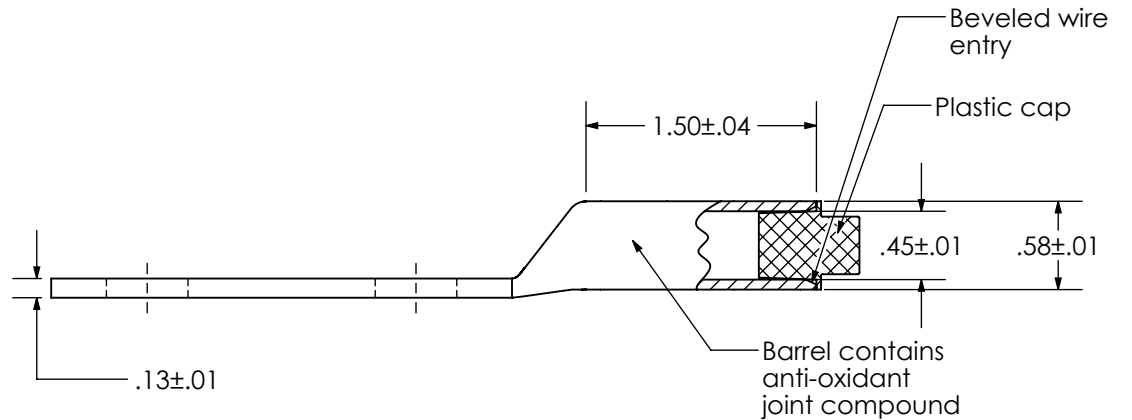

THIS COPY IS PROVIDED ON A RESTRICTED BASIS AND IS NOT TO BE USED IN ANY WAY DETRIMENTAL TO THE INTERESTS OF PANDUIT CORP.

Material	High Conductivity Seamless Copper Tube
Coating	Clear Coating
Wire Size	2/0 AWG
Wire Type	Stranded Copper; Class B: Compact, Compressed or Concentric, Class C: Concentric
Wire Strip Length	1-9/16 in.
Stud Size	1/2 in.
UL Listed Wire Connector	Yes, for applications up to 35kv. Consult cable manufacturer for voltage stress relief instructions with applications greater than 2000 volts. UL Listed per UL467 for grounding and bonding and suitable for direct burial in earth or concrete.
UL Temperature Rating	90° C
C.S.A Certified Wire Connector	N/A
Panduit Color Code on Barrel	BLACK
Panduit Die Index No. on Barrel	P45
Alternate Industry Die Index No. () on Barrel	(13)

DB
RATED

PANDUIT CORP. TINLEY PARK, ILLINOIS

LCC2/0-12-B-X
Copper Lug - Two-Hole, Long Barrel, Direct Burial

00	3/16	JHNU	RGB
REV	DATE	BY	CHK

DRAWING RELEASED

00076FBD-
LCC2/0-12-B-CUST

RGB RGB

DESCRIPTION