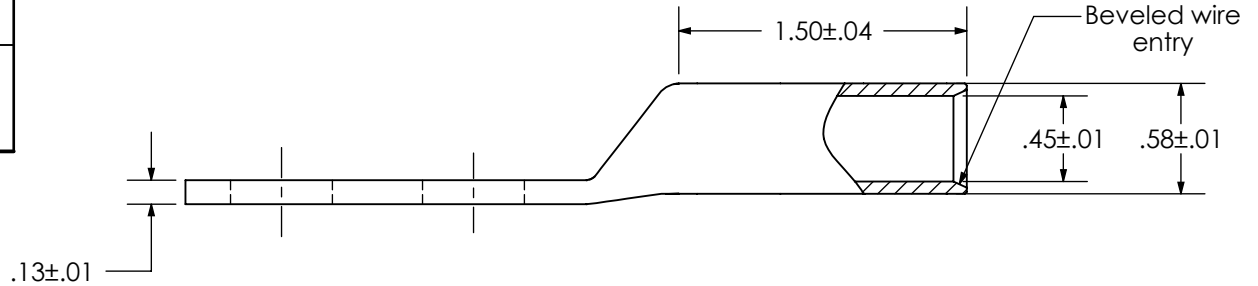

THIS COPY IS PROVIDED ON A RESTRICTED BASIS AND IS NOT TO BE USED IN ANY WAY DETRIMENTAL TO THE INTERESTS OF PANDUIT CORP.

Material	High Conductivity Seamless Copper Tube
Plating	Electro-Tin
Wire Size	2/0 AWG
Wire Type	Stranded Copper; Class B: Compact, Compressed or Concentric, Class C: Concentric
Wire Strip Length	1-9/16 in.
Stud Size	1/2 in.
UL Listed Wire Connector	Yes, for applications up to 35kv. Consult cable manufacturer for voltage stress relief instructions with applications greater than 2000 volts.
UL Temperature Rating	90° C
C.S.A Certified Wire Connector	Yes
Panduit Color Code on Barrel	BLACK
Panduit Die Index No. on Barrel	P45
Alternate Industry Die Index No. ( ) on Barrel	(13)

00	12/02	SAB	DRL	RELEASED	10333
<b>REV</b>	<b>DATE</b>	<b>BY</b>	<b>CHK</b>	<b>DESCRIPTION</b>	<b>ECN</b>

**PANDUIT CORP. TINLEY PARK, ILLINOIS**

LCC2/0-12D-X  
Copper Lug - Two-Hole, Long Barrel

SCALE N/A DRAWING NO / CAD FILE LCC2\_0-12D-CUST