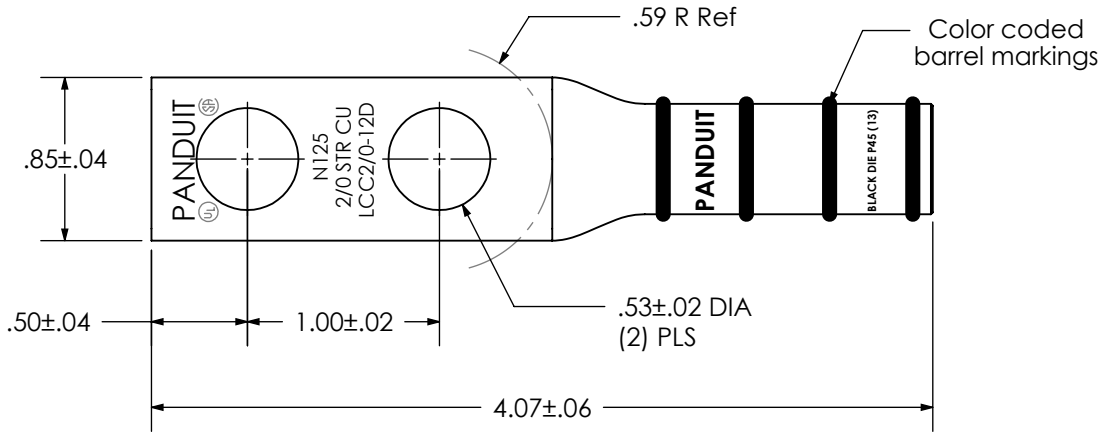

THIS COPY IS PROVIDED ON A RESTRICTED BASIS AND IS NOT TO BE USED IN ANY WAY DETRIMENTAL TO THE INTERESTS OF PANDUIT CORP.

Material	High Conductivity Seamless Copper Tube
Plating	Electro-Tin
Wire Size	2/0 AWG
Wire Type	Stranded Copper; Class B: Compact, Compressed or Concentric, Class C: Concentric
Wire Strip Length	1-9/16 in.
Stud Size	1/2 in.
UL Listed Wire Connector	Yes, for applications up to 35kv. Consult cable manufacturer for voltage stress relief instructions with applications greater than 2000 volts.
UL Temperature Rating	90° C
C.S.A Certified Wire Connector	Yes
Panduit Color Code on Barrel	BLACK
Panduit Die Index No. on Barrel	P45
Alternate Industry Die Index No. ( ) on Barrel	(13)

00	12/02	SAB	DRL	RELEASED	10333
<b>REV</b>	<b>DATE</b>	<b>BY</b>	<b>CHK</b>	<b>DESCRIPTION</b>	<b>ECN</b>

**PANDUIT CORP. TINLEY PARK, ILLINOIS**

LCC2/0-12D-X  
Copper Lug - Two-Hole, Long Barrel

SCALE N/A DRAWING NO / CAD FILE LCC2\_0-12D-CUST