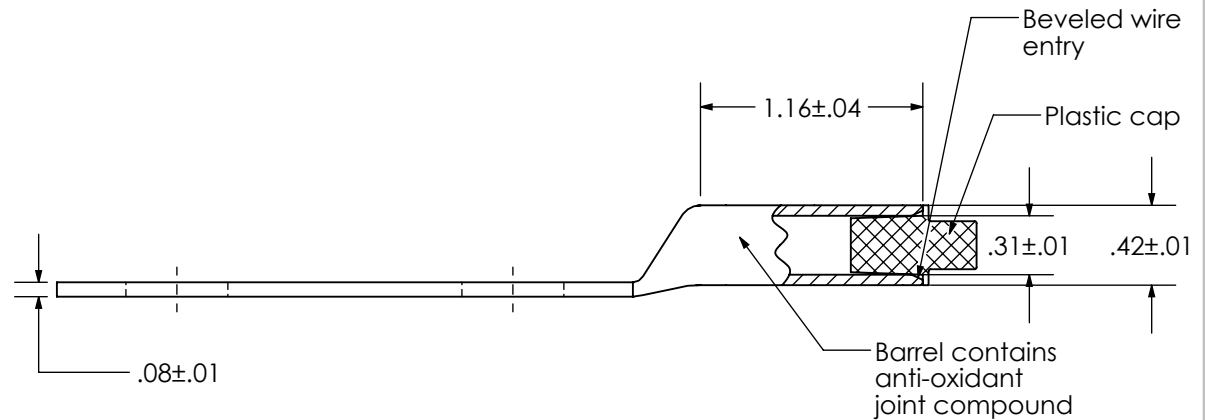

THIS COPY IS PROVIDED ON A RESTRICTED BASIS AND IS NOT TO BE USED IN ANY WAY DETRIMENTAL TO THE INTERESTS OF PANDUIT CORP.

Material	High Conductivity Seamless Copper Tube
Coating	Clear Coating
Wire Size	2 AWG
Wire Type	Stranded Copper; Class B: Compact, Compressed or Concentric, Class C: Concentric
Wire Strip Length	1-1/4 in.
Stud Size	1/2 in.
UL Listed Wire Connector	Yes, for applications up to 35kv. Consult cable manufacturer for voltage stress relief instructions with applications greater than 2000 volts. UL Listed per UL467 for grounding and bonding and suitable for direct burial in earth or concrete.
UL Temperature Rating	90° C
C.S.A Certified Wire Connector	N/A
Panduit Color Code on Barrel	BROWN
Panduit Die Index No. on Barrel	P33
Alternate Industry Die Index No. ( ) on Barrel	(10)