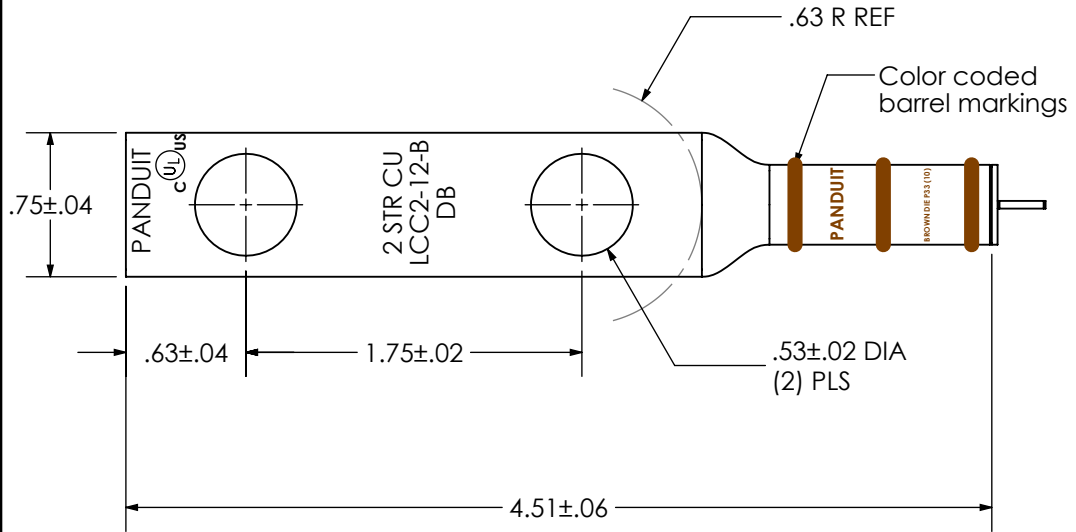

THIS COPY IS PROVIDED ON A RESTRICTED BASIS AND IS NOT TO BE USED IN ANY WAY DETRIMENTAL TO THE INTERESTS OF PANDUIT CORP.

Material	High Conductivity Seamless Copper Tube
Coating	Clear Coating
Wire Size	2 AWG
Wire Type	Stranded Copper; Class B: Compact, Compressed or Concentric, Class C: Concentric
Wire Strip Length	1-1/4 in.
Stud Size	1/2 in.
UL Listed Wire Connector	Yes, for applications up to 35kv. Consult cable manufacturer for voltage stress relief instructions with applications greater than 2000 volts. UL Listed per UL467 for grounding and bonding and suitable for direct burial in earth or concrete.
UL Temperature Rating	90° C
C.S.A Certified Wire Connector	N/A
Panduit Color Code on Barrel	BROWN
Panduit Die Index No. on Barrel	P33
Alternate Industry Die Index No. ( ) on Barrel	(10)

LCC2-12-B-Q  
Copper Lug - Two-Hole, Long Barrel, Direct Burial

SCALE N/A DRAWING NO / CAD FILE LCC2-12-B-CUST