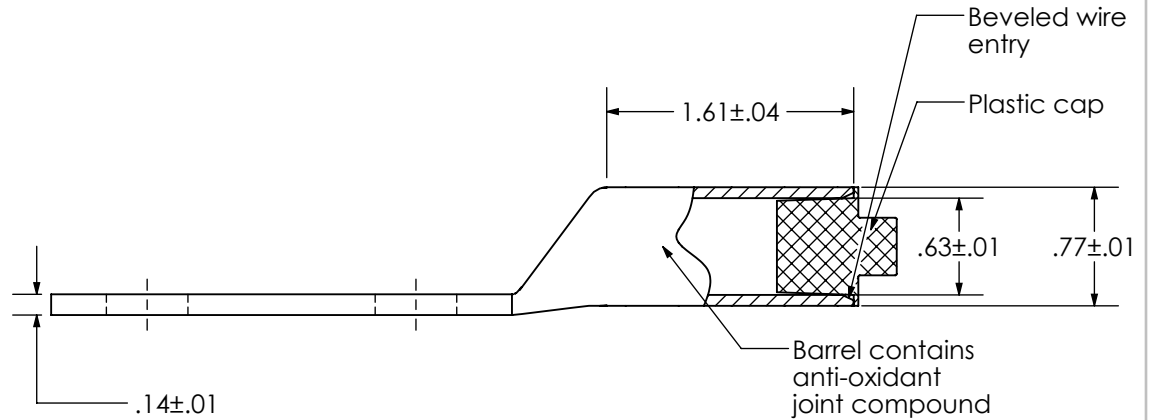

THIS COPY IS PROVIDED ON A RESTRICTED BASIS AND IS NOT TO BE USED IN ANY WAY DETRIMENTAL TO THE INTERESTS OF PANDUIT CORP.

Material	High Conductivity Seamless Copper Tube
Coating	Clear Coating
Wire Size	250 kcmil
Wire Type	Stranded Copper; Class B: Compact, Compressed or Concentric, Class C: Concentric
Wire Strip Length	1-11/16 in.
Stud Size	1/2 in.
UL Listed Wire Connector	Yes, for applications up to 35kv. Consult cable manufacturer for voltage stress relief instructions with applications greater than 2000 volts. UL Listed per UL467 for grounding and bonding and suitable for direct burial in earth or concrete.
UL Temperature Rating	90° C
C.S.A Certified Wire Connector	N/A
Panduit Color Code on Barrel	YELLOW
Panduit Die Index No. on Barrel	P62
Alternate Industry Die Index No. () on Barrel	(16)

PANDUIT CORP. TINLEY PARK, ILLINOIS

LCC250-12-B-X
Copper Lug - Two-Hole, Long Barrel, Direct Burial

SCALE N/A DRAWING NO / CAD FILE LCC250-12-B-CUST

X-ON Electronics

Largest Supplier of Electrical and Electronic Components