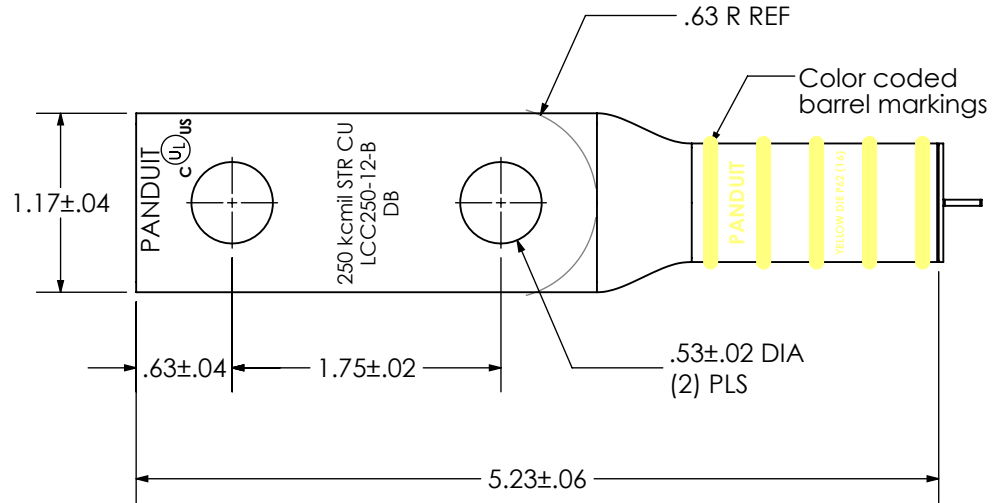

THIS COPY IS PROVIDED ON A RESTRICTED BASIS AND IS NOT TO BE USED IN ANY WAY DETRIMENTAL TO THE INTERESTS OF PANDUIT CORP.

Material	High Conductivity Seamless Copper Tube
Coating	Clear Coating
Wire Size	250 kcmil
Wire Type	Stranded Copper; Class B: Compact, Compressed or Concentric, Class C: Concentric
Wire Strip Length	1-11/16 in.
Stud Size	1/2 in.
UL Listed Wire Connector	Yes, for applications up to 35kv. Consult cable manufacturer for voltage stress relief instructions with applications greater than 2000 volts. UL Listed per UL467 for grounding and bonding and suitable for direct burial in earth or concrete.
UL Temperature Rating	90° C
C.S.A Certified Wire Connector	N/A
Panduit Color Code on Barrel	YELLOW
Panduit Die Index No. on Barrel	P62
Alternate Industry Die Index No. () on Barrel	(16)

PANDUIT CORP. TINLEY PARK, ILLINOIS

LCC250-12-B-X
Copper Lug - Two-Hole, Long Barrel, Direct Burial

SCALE N/A DRAWING NO / CAD FILE LCC250-12-B-CUST

X-ON Electronics

Largest Supplier of Electrical and Electronic Components