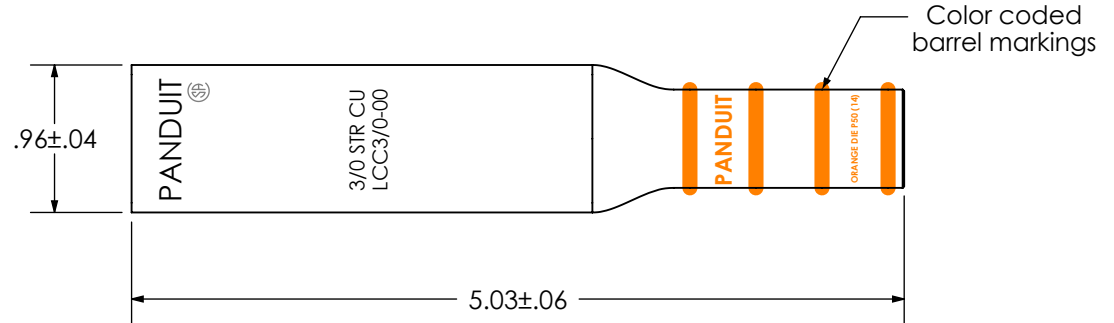

THIS COPY IS PROVIDED ON A RESTRICTED BASIS AND IS NOT TO BE USED IN ANY WAY DETRIMENTAL TO THE INTERESTS OF PANDUIT CORP.

Material	High Conductivity Seamless Copper Tube
Plating	Electro-Tin
Wire Size	3/0 AWG
Wire Type	Stranded Copper; Class B: Compact, Compressed or Concentric, Class C: Concentric
Wire Strip Length	1-9/16 in.
Stud Size	N/A
UL Listed Wire Connector	Yes, for applications up to 35kv. Consult cable manufacturer for voltage stress relief instructions with applications greater than 2000 volts.
UL Temperature Rating	90° C
C.S.A Certified Wire Connector	Yes
Panduit Color Code on Barrel	ORANGE
Panduit Die Index No. on Barrel	P50
Alternate Industry Die Index No. ( ) on Barrel	(14)

**PANDUIT CORP. TINLEY PARK, ILLINOIS**

LCC3/0-00-X  
Copper Lug - Blank Tongue, Long Barrel

REV	DATE	BY	CHK	DESCRIPTION	ECN	-R	SUP	SCALE
01	7/12	JHNU	JHNU	REMOVED NAVY NUMBER	N10883CT-LCC3/0-00-CUST	RGB	RGB	N/A