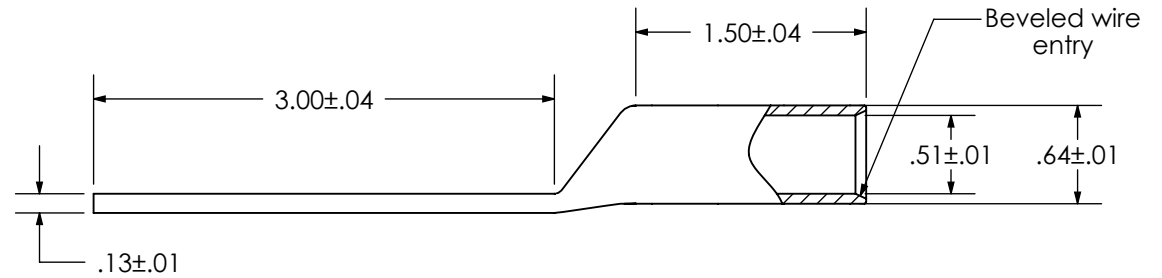

THIS COPY IS PROVIDED ON A RESTRICTED BASIS AND IS NOT TO BE USED IN ANY WAY DETRIMENTAL TO THE INTERESTS OF PANDUIT CORP.

Material	High Conductivity Seamless Copper Tube
Plating	Electro-Tin
Wire Size	3/0 AWG
Wire Type	Stranded Copper; Class B: Compact, Compressed or Concentric, Class C: Concentric
Wire Strip Length	1-9/16 in.
Stud Size	N/A
UL Listed Wire Connector	Yes, for applications up to 35kv. Consult cable manufacturer for voltage stress relief instructions with applications greater than 2000 volts.
UL Temperature Rating	90° C
C.S.A Certified Wire Connector	Yes
Panduit Color Code on Barrel	ORANGE
Panduit Die Index No. on Barrel	P50
Alternate Industry Die Index No. ( ) on Barrel	(14)

**PANDUIT CORP. TINLEY PARK, ILLINOIS**

LCC3/0-00-X  
Copper Lug - Blank Tongue, Long Barrel

REV	DATE	BY	CHK	DESCRIPTION	ECN	-R	SUP	SCALE
01	7/12	JHNU	JHNU	REMOVED NAVY NUMBER	N10883CT-LCC3/0-00-CUST	RGB	RGB	N/A