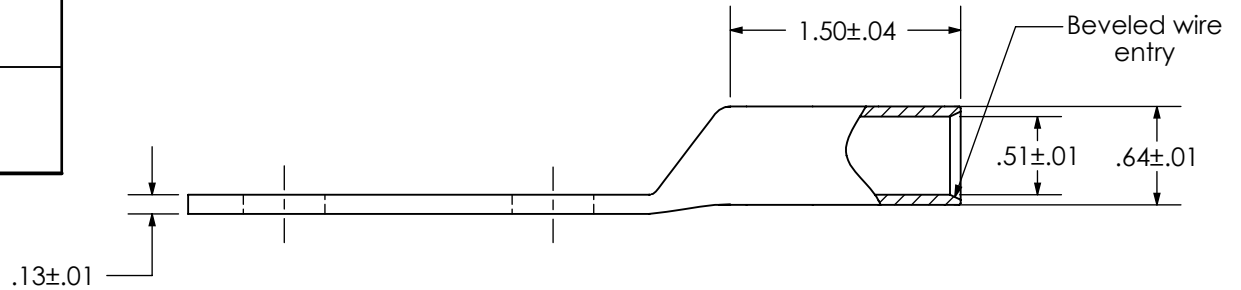

THIS COPY IS PROVIDED ON A RESTRICTED BASIS AND IS NOT TO BE USED IN ANY WAY DETRIMENTAL TO THE INTERESTS OF PANDUIT CORP.

Material	High Conductivity Seamless Copper Tube
Plating	Electro-Tin
Wire Size	3/0 AWG
Wire Type	Stranded Copper; Class B: Compact, Compressed or Concentric, Class C: Concentric
Wire Strip Length	1-9/16 in.
Stud Size	1/2 in.
UL Listed Wire Connector	Yes, for applications up to 35kv. Consult cable manufacturer for voltage stress relief instructions with applications greater than 2000 volts.
UL Temperature Rating	90° C
C.S.A Certified Wire Connector	Yes
Panduit Color Code on Barrel	ORANGE
Panduit Die Index No. on Barrel	P50
Alternate Industry Die Index No. () on Barrel	(14)

00	12/02	SAB	DRL	RELEASED	10333
REV	DATE	BY	CHK	DESCRIPTION	ECN

PANDUIT CORP. TINLEY PARK, ILLINOIS

LCC3/0-12-X
Copper Lug - Two-Hole, Long Barrel

SCALE N/A DRAWING NO / CAD FILE LCC3_0-12-CUST

X-ON Electronics