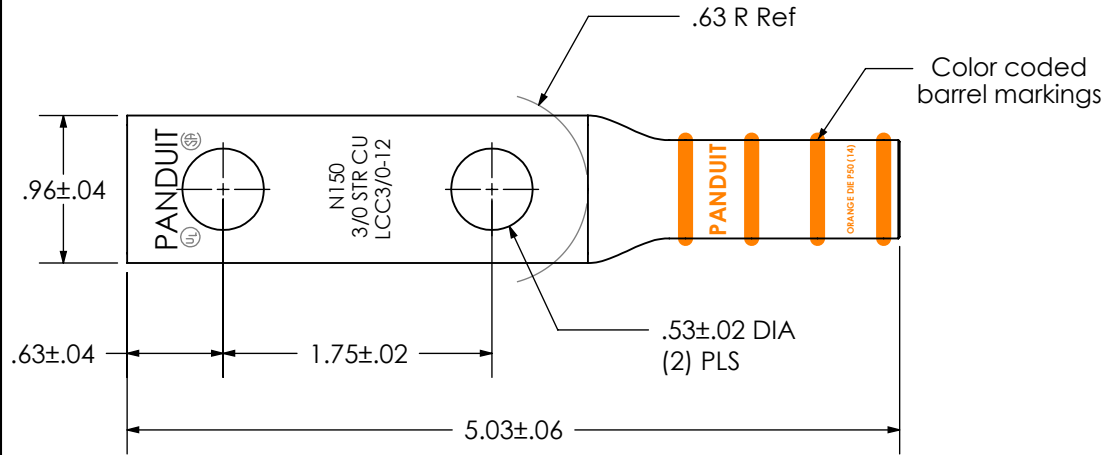

THIS COPY IS PROVIDED ON A RESTRICTED BASIS AND IS NOT TO BE USED IN ANY WAY DETRIMENTAL TO THE INTERESTS OF PANDUIT CORP.

Material	High Conductivity Seamless Copper Tube
Plating	Electro-Tin
Wire Size	3/0 AWG
Wire Type	Stranded Copper; Class B: Compact, Compressed or Concentric, Class C: Concentric
Wire Strip Length	1-9/16 in.
Stud Size	1/2 in.
UL Listed Wire Connector	Yes, for applications up to 35kv. Consult cable manufacturer for voltage stress relief instructions with applications greater than 2000 volts.
UL Temperature Rating	90° C
C.S.A Certified Wire Connector	Yes
Panduit Color Code on Barrel	ORANGE
Panduit Die Index No. on Barrel	P50
Alternate Industry Die Index No. () on Barrel	(14)

00	12/02	SAB	DRL	RELEASED	10333
REV	DATE	BY	CHK	DESCRIPTION	ECN

PANDUIT CORP. TINLEY PARK, ILLINOIS

LCC3/0-12-X
Copper Lug - Two-Hole, Long Barrel

SCALE N/A DRAWING NO / CAD FILE LCC3_0-12-CUST

X-ON Electronics