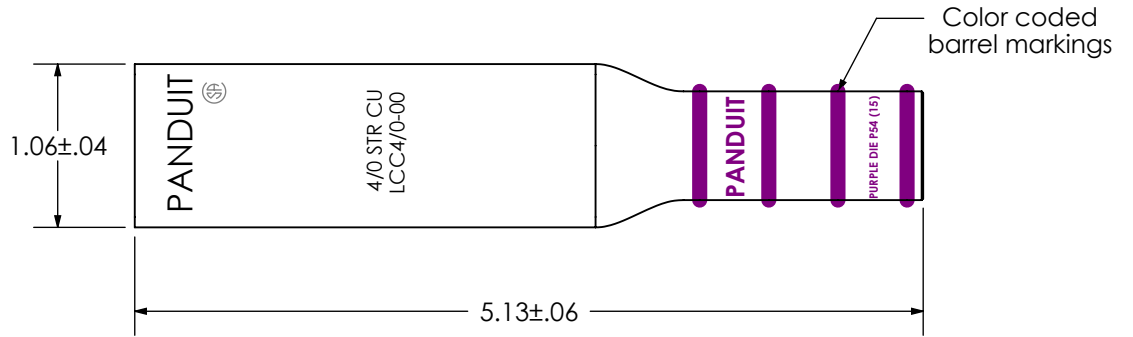

THIS COPY IS PROVIDED ON A RESTRICTED BASIS AND IS NOT TO BE USED IN ANY WAY DETRIMENTAL TO THE INTERESTS OF PANDUIT CORP.

Material	High Conductivity Seamless Copper Tube
Plating	Electro-Tin
Wire Size	4/0 AWG
Wire Type	Stranded Copper; Class B: Compact, Compressed or Concentric, Class C: Concentric
Wire Strip Length	1-5/8 in.
Stud Size	N/A
UL Listed Wire Connector	Yes, for applications up to 35kv. Consult cable manufacturer for voltage stress relief instructions with applications greater than 2000 volts.
UL Temperature Rating	90° C
C.S.A Certified Wire Connector	Yes
Panduit Color Code on Barrel	PURPLE
Panduit Die Index No. on Barrel	P54
Alternate Industry Die Index No. ( ) on Barrel	(15)

REV	DATE	BY	CHK	DESCRIPTION	ECN	-R	SUP	SCALE
01	7/12	JHNU	JHNU	REMOVED NAVY NUMBER	N10883CZ-LCC4/0-00-CUST	RGB	RGB	N/A

**PANDUIT CORP. TINLEY PARK, ILLINOIS**

LCC4/0-00-X  
Copper Lug - Blank Tongue, Long Barrel