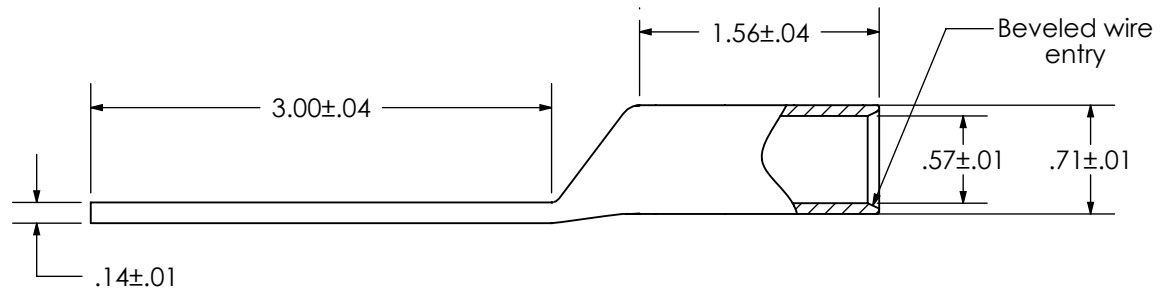

THIS COPY IS PROVIDED ON A RESTRICTED BASIS AND IS NOT TO BE USED IN ANY WAY DETRIMENTAL TO THE INTERESTS OF PANDUIT CORP.

Material	High Conductivity Seamless Copper Tube
Plating	Electro-Tin
Wire Size	4/0 AWG
Wire Type	Stranded Copper; Class B: Compact, Compressed or Concentric, Class C: Concentric
Wire Strip Length	1-5/8 in.
Stud Size	N/A
UL Listed Wire Connector	Yes, for applications up to 35kv. Consult cable manufacturer for voltage stress relief instructions with applications greater than 2000 volts.
UL Temperature Rating	90° C
C.S.A Certified Wire Connector	Yes
Panduit Color Code on Barrel	PURPLE
Panduit Die Index No. on Barrel	P54
Alternate Industry Die Index No. ( ) on Barrel	(15)

REV	DATE	BY	CHK	DESCRIPTION	ECN	-R	SUP	SCALE
01	7/12	JHNU	JHNU	REMOVED NAVY NUMBER	N10883CZ-LCC4/0-00-CUST	RGB	RGB	N/A

**PANDUIT CORP. TINLEY PARK, ILLINOIS**

LCC4/0-00-X  
Copper Lug - Blank Tongue, Long Barrel