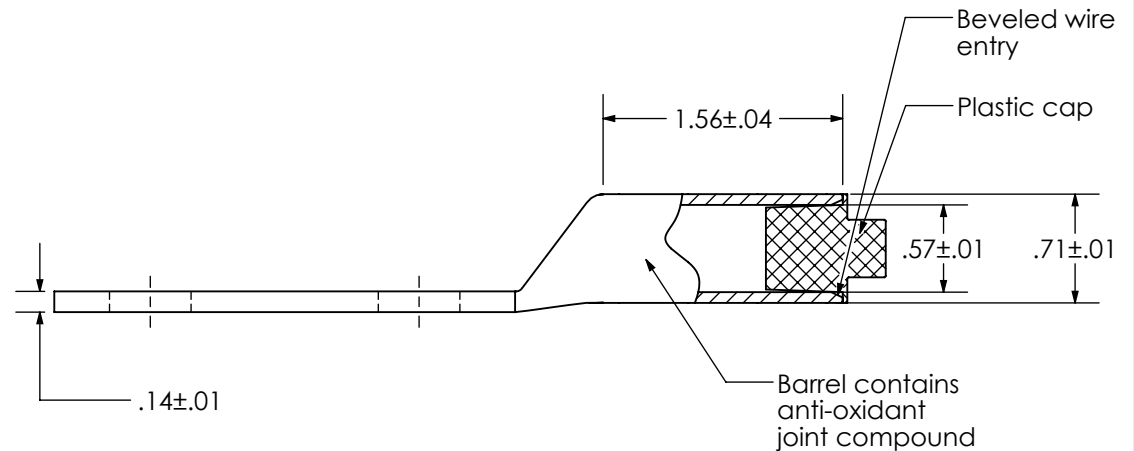

THIS COPY IS PROVIDED ON A RESTRICTED BASIS AND IS NOT TO BE USED IN ANY WAY DETRIMENTAL TO THE INTERESTS OF PANDUIT CORP.

Material	High Conductivity Seamless Copper Tube
Coating	Clear Coating
Wire Size	4/0 AWG
Wire Type	Stranded Copper; Class B: Compact, Compressed or Concentric, Class C: Concentric
Wire Strip Length	1-5/8 in.
Stud Size	1/2 in.
UL Listed Wire Connector	Yes, for applications up to 35kv. Consult cable manufacturer for voltage stress relief instructions with applications greater than 2000 volts. UL Listed per UL467 for grounding and bonding and suitable for direct burial in earth or concrete.
UL Temperature Rating	90° C
C.S.A Certified Wire Connector	N/A
Panduit Color Code on Barrel	PURPLE
Panduit Die Index No. on Barrel	P54
Alternate Industry Die Index No. () on Barrel	(15)

DB
RATED

REV	DATE	BY	CHK	DESCRIPTION	ECN	-R	SUP	SCALE
00	3/16	JHNU	RGB	DRAWING RELEASED	00076FBE-LCC4/0-12-B-CUST	RGB	RGB	N/A

PANDUIT CORP. TINLEY PARK, ILLINOIS

LCC4/0-12-B-X
Copper Lug - Two-Hole, Long Barrel, Direct Burial