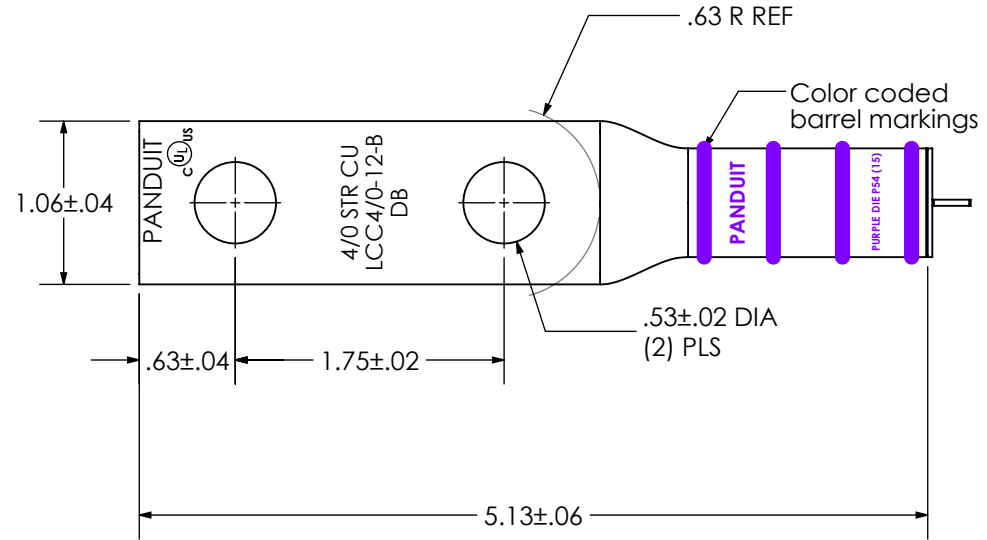

THIS COPY IS PROVIDED ON A RESTRICTED BASIS AND IS NOT TO BE USED IN ANY WAY DETRIMENTAL TO THE INTERESTS OF PANDUIT CORP.

Material	High Conductivity Seamless Copper Tube
Coating	Clear Coating
Wire Size	4/0 AWG
Wire Type	Stranded Copper; Class B: Compact, Compressed or Concentric, Class C: Concentric
Wire Strip Length	1-5/8 in.
Stud Size	1/2 in.
UL Listed Wire Connector	Yes, for applications up to 35kv. Consult cable manufacturer for voltage stress relief instructions with applications greater than 2000 volts. UL Listed per UL467 for grounding and bonding and suitable for direct burial in earth or concrete.
UL Temperature Rating	90° C
C.S.A Certified Wire Connector	N/A
Panduit Color Code on Barrel	PURPLE
Panduit Die Index No. on Barrel	P54
Alternate Industry Die Index No. () on Barrel	(15)

DB
RATED

REV	DATE	BY	CHK	DESCRIPTION	ECN	-R	SUP	SCALE
00	3/16	JHNU	RGB	DRAWING RELEASED	00076FBE-LCC4/0-12-B-CUST	RGB	RGB	N/A

PANDUIT CORP. TINLEY PARK, ILLINOIS

LCC4/0-12-B-X
Copper Lug - Two-Hole, Long Barrel, Direct Burial