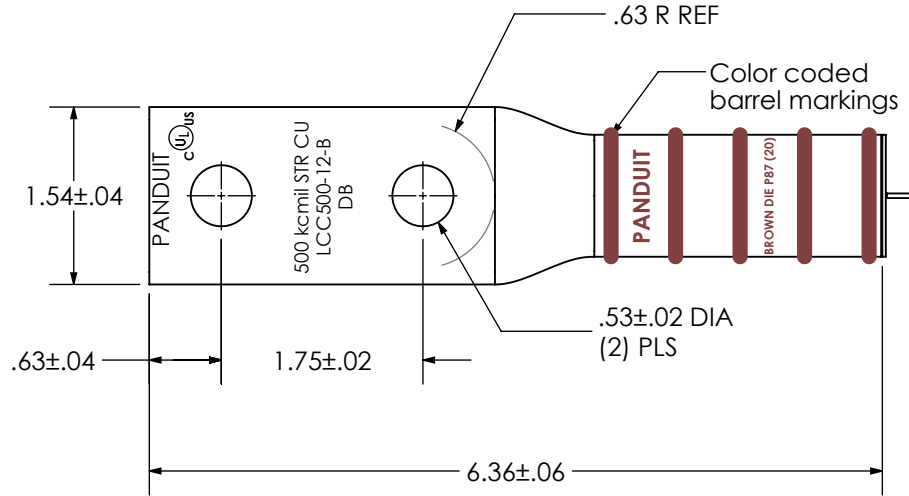

THIS COPY IS PROVIDED ON A RESTRICTED BASIS AND IS NOT TO BE USED IN ANY WAY DETRIMENTAL TO THE INTERESTS OF PANDUIT CORP.

Material	High Conductivity Seamless Copper Tube
Coating	Clear Coating
Wire Size	500 kcmil
Wire Type	Stranded Copper; Class B: Compact, Compressed or Concentric, Class C: Concentric
Wire Strip Length	2-9/16 in.
Stud Size	1/2 in.
UL Listed Wire Connector	Yes, for applications up to 35kv. Consult cable manufacturer for voltage stress relief instructions with applications greater than 2000 volts. UL Listed per UL467 for grounding and bonding and suitable for direct burial in earth or concrete.
UL Temperature Rating	90° C
C.S.A Certified Wire Connector	N/A
Panduit Color Code on Barrel	BROWN
Panduit Die Index No. on Barrel	P87
Alternate Industry Die Index No. () on Barrel	(20)

DB
RATED

REV	DATE	BY	CHK	DESCRIPTION	ECN	-R	SUP	SCALE
01	7/16	JHNU	RGB	REVISED TONGUE MARKINGS: KCMIL STR CU WAS MCM STR CU	00076FBG-LCC500-12-B-CUST	RGB	RGB	N/A
00	3/16	JHNU	RGB	DRAWING RELEASED	00076FBG-LCC500-12-B-CUST	RGB	RGB	N/A

PANDUIT CORP. TINLEY PARK, ILLINOIS

LCC500-12-B-6
Copper Lug - Two-Hole, Long Barrel, Direct Burial

DRAWING NO / CAD FILE
LCC500-12-B-CUST

X-ON Electronics

Largest Supplier of Electrical and Electronic Components