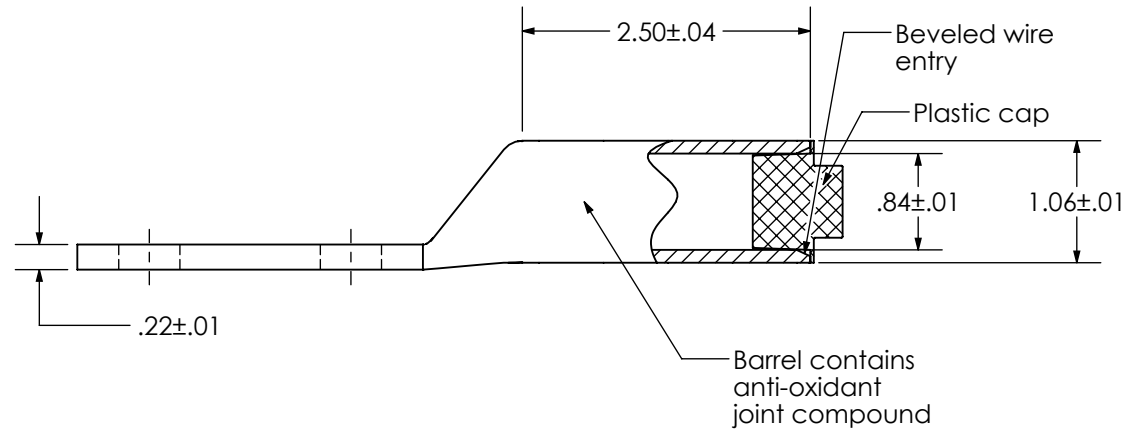

THIS COPY IS PROVIDED ON A RESTRICTED BASIS AND IS NOT TO BE USED IN ANY WAY DETRIMENTAL TO THE INTERESTS OF PANDUIT CORP.

Material	High Conductivity Seamless Copper Tube
Coating	Clear Coating
Wire Size	500 kcmil
Wire Type	Stranded Copper; Class B: Compact, Compressed or Concentric, Class C: Concentric
Wire Strip Length	2-9/16 in.
Stud Size	1/2 in.
UL Listed Wire Connector	Yes, for applications up to 35kv. Consult cable manufacturer for voltage stress relief instructions with applications greater than 2000 volts. UL Listed per UL467 for grounding and bonding and suitable for direct burial in earth or concrete.
UL Temperature Rating	90° C
C.S.A Certified Wire Connector	N/A
Panduit Color Code on Barrel	BROWN
Panduit Die Index No. on Barrel	P87
Alternate Industry Die Index No. () on Barrel	(20)

PANDUIT CORP. TINLEY PARK, ILLINOIS

LCC500-12-B-6
Copper Lug - Two-Hole, Long Barrel, Direct Burial

DRAWING NO / CAD FILE
LCC500-12-B-CUST

X-ON Electronics

Largest Supplier of Electrical and Electronic Components