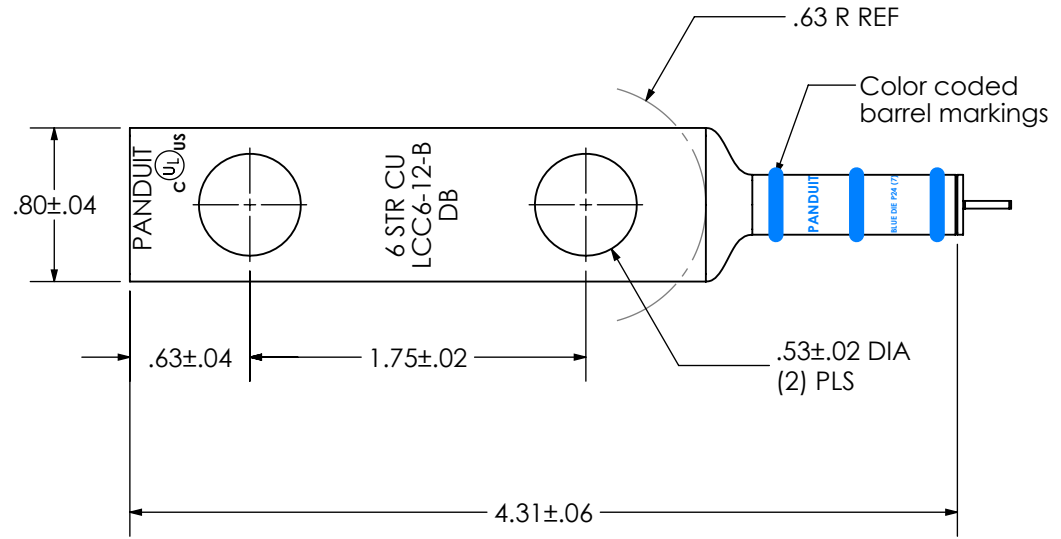

THIS COPY IS PROVIDED ON A RESTRICTED BASIS AND IS NOT TO BE USED IN ANY WAY DETRIMENTAL TO THE INTERESTS OF PANDUIT CORP.

Material	High Conductivity Seamless Copper Tube
Coating	Clear Coating
Wire Size	6 AWG
Wire Type	Stranded Copper; Class B: Compact, Compressed or Concentric, Class C: Concentric
Wire Strip Length	1-1/8 in.
Stud Size	1/2 in.
UL Listed Wire Connector	Yes, for applications up to 35kv. Consult cable manufacturer for voltage stress relief instructions with applications greater than 2000 volts. UL Listed per UL467 for grounding and bonding and suitable for direct burial in earth or concrete.
UL Temperature Rating	90° C
C.S.A Certified Wire Connector	N/A
Panduit Color Code on Barrel	BLUE
Panduit Die Index No. on Barrel	P24
Alternate Industry Die Index No. () on Barrel	(7)

**DB
RATED**

PANDUIT CORP. TINLEY PARK, ILLINOIS

LCC6-12-B-L
Copper Lug - Two-Hole, Long Barrel, Direct Burial

00	3/16	JHNU	RGB
REV	DATE	BY	CHK

DRAWING RELEASED
DESCRIPTION

00076FBA-
LCC6-12-B-CUST
ECN

RGB RGB
-R SUP