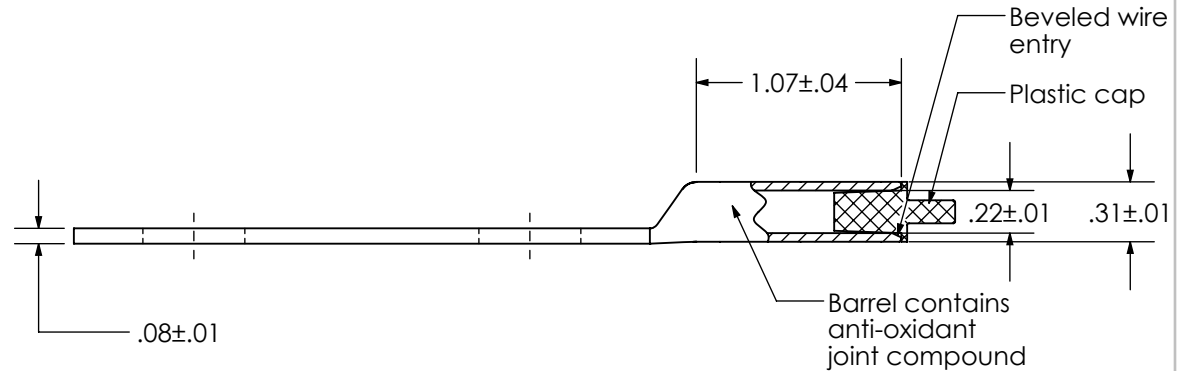

THIS COPY IS PROVIDED ON A RESTRICTED BASIS AND IS NOT TO BE USED IN ANY WAY DETRIMENTAL TO THE INTERESTS OF PANDUIT CORP.

Material	High Conductivity Seamless Copper Tube
Coating	Clear Coating
Wire Size	6 AWG
Wire Type	Stranded Copper; Class B: Compact, Compressed or Concentric, Class C: Concentric
Wire Strip Length	1-1/8 in.
Stud Size	1/2 in.
UL Listed Wire Connector	Yes, for applications up to 35kv. Consult cable manufacturer for voltage stress relief instructions with applications greater than 2000 volts. UL Listed per UL467 for grounding and bonding and suitable for direct burial in earth or concrete.
UL Temperature Rating	90° C
C.S.A Certified Wire Connector	N/A
Panduit Color Code on Barrel	BLUE
Panduit Die Index No. on Barrel	P24
Alternate Industry Die Index No. () on Barrel	(7)

**DB
RATED**

PANDUIT CORP. TINLEY PARK, ILLINOIS

LCC6-12-B-L
Copper Lug - Two-Hole, Long Barrel, Direct Burial

00	3/16	JHNU	RGB
REV	DATE	BY	CHK

DRAWING RELEASED
DESCRIPTION

00076FBA-
LCC6-12-B-CUST
ECN

RGB RGB
-R SUP