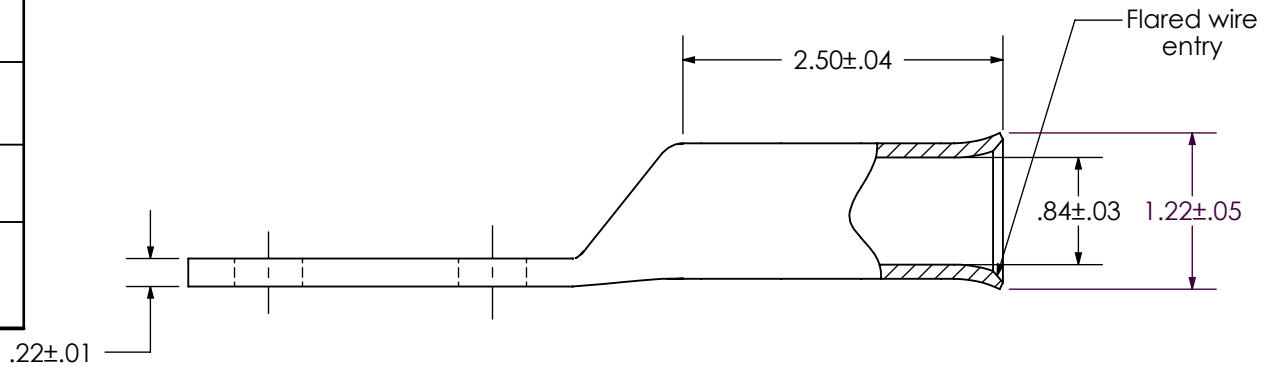

THIS COPY IS PROVIDED ON A RESTRICTED BASIS AND IS NOT TO BE USED IN ANY WAY DETRIMENTAL TO THE INTERESTS OF PANDUIT CORP.

Material	High Conductivity Seamless Copper Tube
Plating	Electro-Tin
Wire Size & Type	Stranded Copper Flex Cable; 373.7 kcmil (925/24) Diesel Locomotive, 350 kcmil Class K & Class M
Wire Strip Length	2-9/16 in.
Stud Size	1/2 in.
UL Listed Wire Connector	Yes, for applications up to 35kv. Consult cable manufacturer for voltage stress relief instructions with applications greater than 2000 volts.
UL Temperature Rating	90° C
C.S.A Certified Wire Connector	Yes
Panduit Color Code on Barrel	BLUE
Panduit Die Index No. on Barrel	P76
Alternate Industry Die Index No. () on Barrel	(19)

REV	DATE	BY	CHK	APR	DESCRIPTION	ECN
01	11/16	JHNU	JHNU	RGB	REVISED I.D. TOLERANCE: ±.03 WAS ±.01	N10883MZ-LCCF350-12-CUST
00	9/02	SAB	DRL		RELEASED	10336

PANDUIT CORP. TINLEY PARK, ILLINOIS

LCCF350-12-6
Copper Lug - Two-Hole, Flared Long Barrel