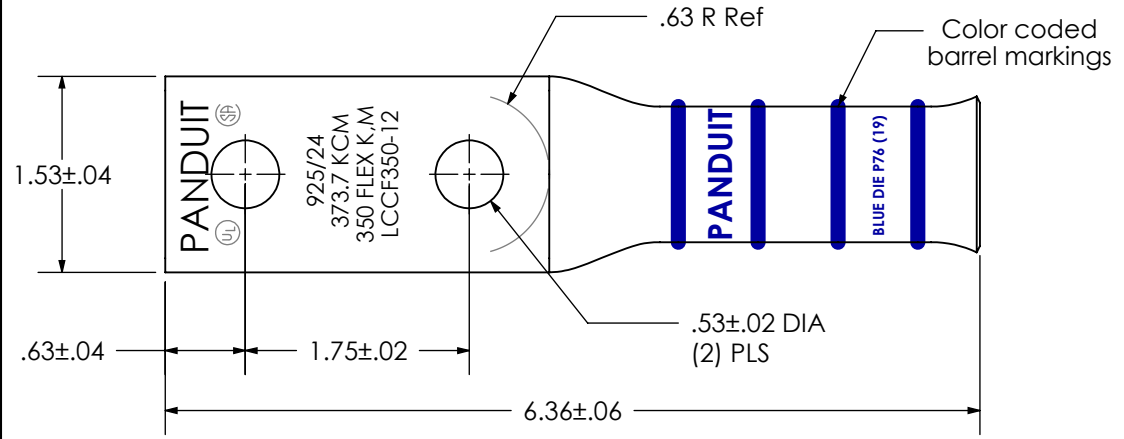

THIS COPY IS PROVIDED ON A RESTRICTED BASIS AND IS NOT TO BE USED IN ANY WAY DETRIMENTAL TO THE INTERESTS OF PANDUIT CORP.

Material	High Conductivity Seamless Copper Tube
Plating	Electro-Tin
Wire Size & Type	Stranded Copper Flex Cable; 373.7 kcmil (925/24) Diesel Locomotive, 350 kcmil Class K & Class M
Wire Strip Length	2-9/16 in.
Stud Size	1/2 in.
UL Listed Wire Connector	Yes, for applications up to 35kv. Consult cable manufacturer for voltage stress relief instructions with applications greater than 2000 volts.
UL Temperature Rating	90° C
C.S.A Certified Wire Connector	Yes
Panduit Color Code on Barrel	BLUE
Panduit Die Index No. on Barrel	P76
Alternate Industry Die Index No. () on Barrel	(19)

REV	DATE	BY	CHK	APR	DESCRIPTION	ECN
01	11/16	JHNU	JHNU	RGB	REVISED I.D. TOLERANCE: ±.03 WAS ±.01	N10883MZ-LCCF350-12-CUST
00	9/02	SAB	DRL		RELEASED	10336

PANDUIT CORP. TINLEY PARK, ILLINOIS

LCCF350-12-6
Copper Lug - Two-Hole, Flared Long Barrel