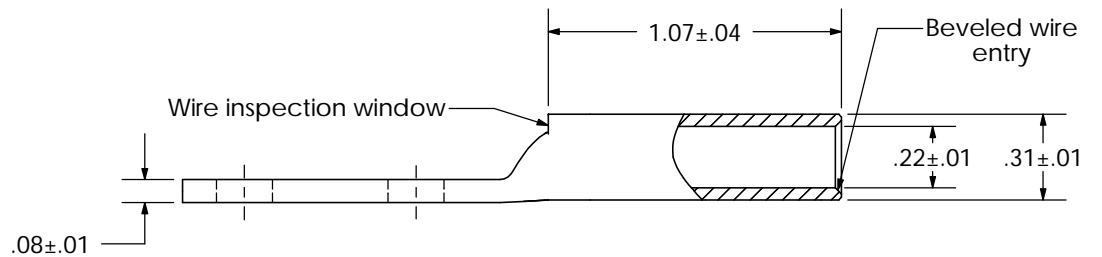

THIS COPY IS PROVIDED ON A RESTRICTED BASIS AND IS NOT TO BE USED IN ANY WAY DETRIMENTAL TO THE INTERESTS OF PANDUIT CORP.

Material	High Conductivity Seamless Copper Tube
Plating	Electro-Tin
Wire Size	6 STR/FLEX
Wire Type	Stranded Copper: Class B & C Compact, Class G, H, I, K, M, Locomotive
Wire Strip Length	1-1/8 in.
Stud Size	#10
UL Listed Wire Connector	Yes, for applications up to 35kv. Consult cable manufacturer for voltage stress relief instructions with applications greater than 2000 volts.
UL Temperature Rating	90° C
C.S.A Certified Wire Connector	Yes
Panduit Color Code on Barrel	BLUE
Panduit Die Index No. on Barrel	P24
Alternate Industry Die Index No. () on Barrel	(7)

CERTIFIED

LISTED
Wire Connector

00	10-03	PWS	PWS	RELEASED	11133
REV	DATE	BY	CHK	DESCRIPTION	ECN

PANDUIT CORP. TINLEY PARK, ILLINOIS

LCC6-10A-L
Copper Lug - Two-Hole, Long Flex Barrel with Window

SCALE N/A

DRAWING NO / CAD FILE