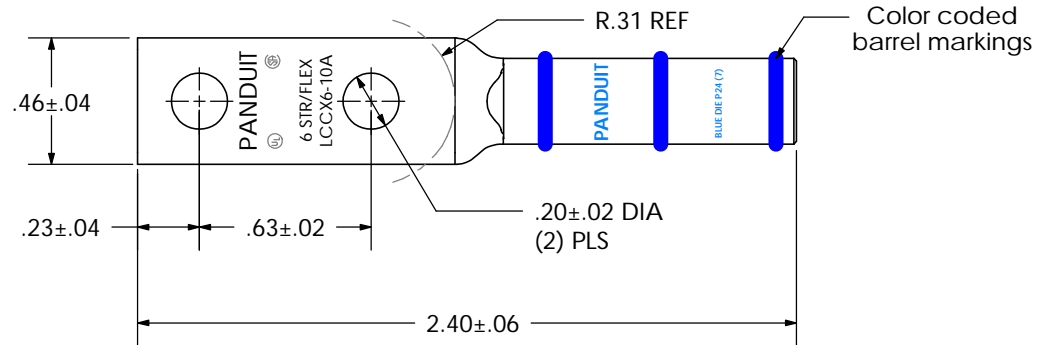

THIS COPY IS PROVIDED ON A RESTRICTED BASIS AND IS NOT TO BE USED IN ANY WAY DETRIMENTAL TO THE INTERESTS OF PANDUIT CORP.

Material	High Conductivity Seamless Copper Tube
Plating	Electro-Tin
Wire Size	6 STR/FLEX
Wire Type	Stranded Copper: Class B & C Compact, Class G, H, I, K, M, Locomotive
Wire Strip Length	1-1/8 in.
Stud Size	#10
UL Listed Wire Connector	Yes, for applications up to 35kv. Consult cable manufacturer for voltage stress relief instructions with applications greater than 2000 volts.
UL Temperature Rating	90° C
C.S.A Certified Wire Connector	Yes
Panduit Color Code on Barrel	BLUE
Panduit Die Index No. on Barrel	P24
Alternate Industry Die Index No. () on Barrel	(7)

CERTIFIED

LISTED
Wire Connector

00	10-03	PWS	PWS	RELEASED	11133
REV	DATE	BY	CHK	DESCRIPTION	ECN

PANDUIT CORP. TINLEY PARK, ILLINOIS

LCC6-10A-L
Copper Lug - Two-Hole, Long Flex Barrel with Window

SCALE N/A

DRAWING NO / CAD FILE