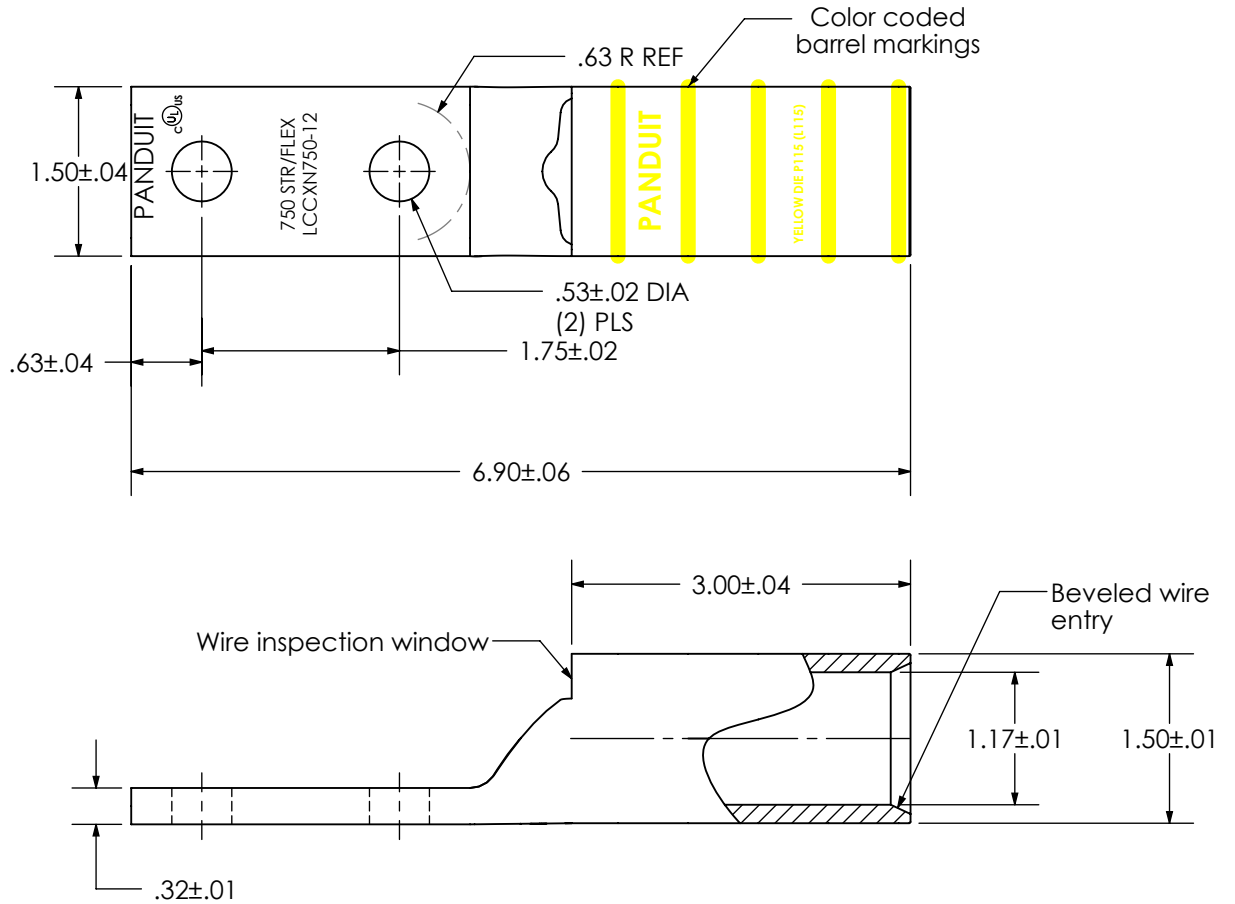

THIS COPY IS PROVIDED ON A RESTRICTED BASIS AND IS NOT TO BE USED IN ANY WAY DETRIMENTAL TO THE INTERESTS OF PANDUIT CORP.

Material	High Conductivity Seamless Copper Tube
Plating	Electro-Tin
Wire Size	777 STR/FLEX
Wire Type	Stranded Copper: Locomotive
Wire Strip Length	3-1/16 in.
Stud Size	1/2 in.
UL Listed Wire Connector	Yes, for applications up to 35kv. Consult cable manufacturer for voltage stress relief instructions with applications greater than 2000 volts.
UL Temperature Rating	90° C
C.S.A Certified Wire Connector	N/A
Panduit Color Code on Barrel	YELLOW
Panduit Die Index No. on Barrel	P115
Alternate Industry Die Index No. ( ) on Barrel	(L115)

REV	DATE	BY	CHK	APR	DESCRIPTION	ECN
01	4/19	JHNU	JHNU	RGB	REVISED WIRE SIZE: 777 STR/FLEX WAS 750 STR/FLEX	09J003CD-LCCXN750-12-CUST
00	8/15	JHNU	JHNU	RGB	DRAWING RELEASED	09J003CD-LCCXN750-12-CUST

**PANDUIT CORP. TINLEY PARK, ILLINOIS**

LCCXN750-12-3  
Copper Lug - Narrow Tongue, Two-Hole, Long Flex Barrel with Window  
SCALE N/A DRAWING NO / CAD FILE LCCXN750-12-CUST