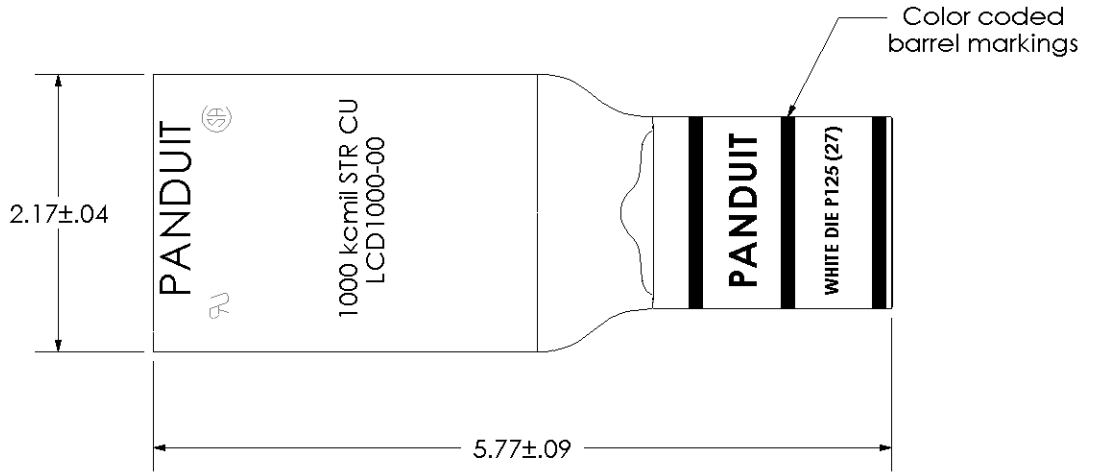

THIS COPY IS PROVIDED ON A RESTRICTED BASIS AND IS NOT TO BE USED IN ANY WAY DETRIMENTAL TO THE INTERESTS OF PANDUIT CORP.

Material	High Conductivity Seamless Copper Tube
Plating	Electro-Tin
Wire Size	1000 kcmil
Wire Type	Stranded Copper; Class B: Compact, Compressed or Concentric, Class C: Concentric
Wire Strip Length	1-15/16 in.
Stud Size	N/A
UL Listed Wire Connector	Yes, for applications up to 35kv. Consult cable manufacturer for voltage stress relief instructions with applications greater than 2000 volts.
UL Temperature Rating	90° C
C.S.A Certified Wire Connector	Yes
Panduit Color Code on Barrel	WHITE
Panduit Die Index No. on Barrel	P125
Alternate Industry Die Index No. () on Barrel	(27)

00	12/02	SAB	DRL	RELEASED	10343
REV	DATE	BY	CHK	DESCRIPTION	ECN

PANDUIT CORP. TINLEY PARK, ILLINOIS

LCD1000-00-3
Copper Lug - Blank Tongue, Standard Barrel

SCALE N/A DRAWING NO / CAD FILE LCD1000-00-CUST