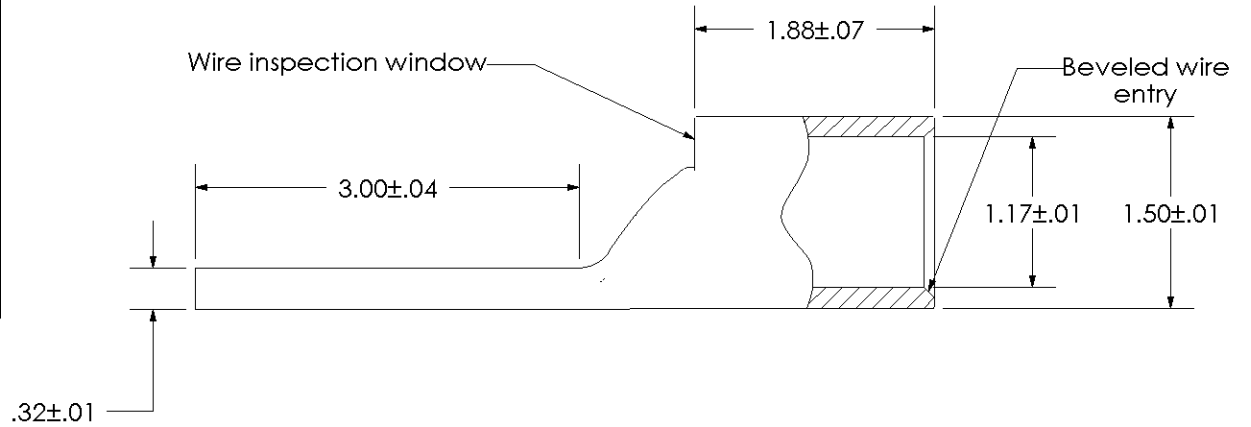

THIS COPY IS PROVIDED ON A RESTRICTED BASIS AND IS NOT TO BE USED IN ANY WAY DETRIMENTAL TO THE INTERESTS OF PANDUIT CORP.

Material	High Conductivity Seamless Copper Tube
Plating	Electro-Tin
Wire Size	1000 kcmil
Wire Type	Stranded Copper; Class B: Compact, Compressed or Concentric, Class C: Concentric
Wire Strip Length	1-15/16 in.
Stud Size	N/A
UL Listed Wire Connector	Yes, for applications up to 35kv. Consult cable manufacturer for voltage stress relief instructions with applications greater than 2000 volts.
UL Temperature Rating	90° C
C.S.A Certified Wire Connector	Yes
Panduit Color Code on Barrel	WHITE
Panduit Die Index No. on Barrel	P125
Alternate Industry Die Index No. () on Barrel	(27)

00	12/02	SAB	DRL	RELEASED	10343
REV	DATE	BY	CHK	DESCRIPTION	ECN

PANDUIT CORP. TINLEY PARK, ILLINOIS

LCD1000-00-3
Copper Lug - Blank Tongue, Standard Barrel

SCALE N/A DRAWING NO / CAD FILE LCD1000-00-CUST