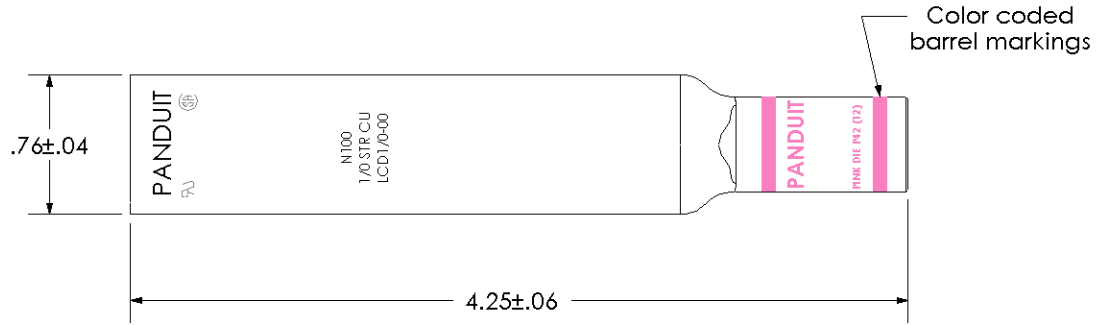

THIS COPY IS PROVIDED ON A RESTRICTED BASIS AND IS NOT TO BE USED IN ANY WAY DETRIMENTAL TO THE INTERESTS OF PANDUIT CORP.

Material	High Conductivity Seamless Copper Tube
Plating	Electro-Tin
Wire Size	1/0 AWG
Wire Type	Stranded Copper; Class B: Compact, Compressed or Concentric, Class C: Concentric
Wire Strip Length	1.0 in.
Stud Size	N/A
UL Listed Wire Connector	Yes, for applications up to 35kv. Consult cable manufacturer for voltage stress relief instructions with applications greater than 2000 volts.
UL Temperature Rating	90° C
C.S.A Certified Wire Connector	Yes
Panduit Color Code on Barrel	PINK
Panduit Die Index No. on Barrel	P42
Alternate Industry Die Index No. () on Barrel	(12)

CERTIFIED

RECOGNIZED
Wire Connector

00	12/02	SAB	DRL	RELEASED	10343
REV	DATE	BY	CHK	DESCRIPTION	ECN

PANDUIT CORP. TINLEY PARK, ILLINOIS

LCD1/0-00-X
Copper Lug - Blank Tongue, Standard Barrel

SCALE N/A DRAWING NO / CAD FILE LCD1_0-00-CUST