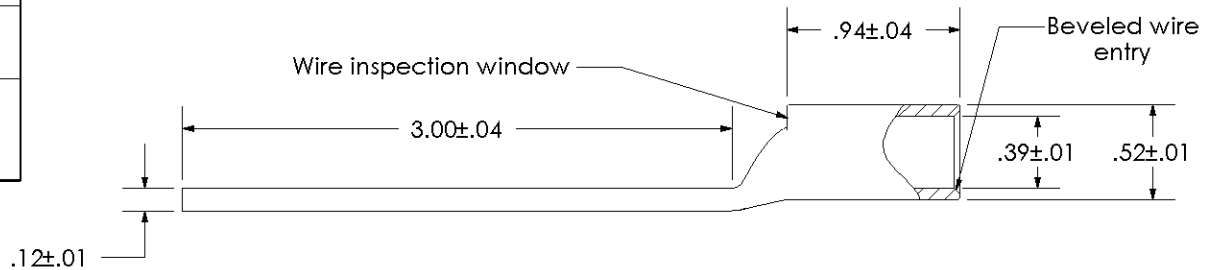

THIS COPY IS PROVIDED ON A RESTRICTED BASIS AND IS NOT TO BE USED IN ANY WAY DETRIMENTAL TO THE INTERESTS OF PANDUIT CORP.

Material	High Conductivity Seamless Copper Tube
Plating	Electro-Tin
Wire Size	1/0 AWG
Wire Type	Stranded Copper; Class B: Compact, Compressed or Concentric, Class C: Concentric
Wire Strip Length	1.0 in.
Stud Size	N/A
UL Listed Wire Connector	Yes, for applications up to 35kv. Consult cable manufacturer for voltage stress relief instructions with applications greater than 2000 volts.
UL Temperature Rating	90° C
C.S.A Certified Wire Connector	Yes
Panduit Color Code on Barrel	PINK
Panduit Die Index No. on Barrel	P42
Alternate Industry Die Index No. () on Barrel	(12)

CERTIFIED

RECOGNIZED
Wire Connector

00	12/02	SAB	DRL	RELEASED	10343
REV	DATE	BY	CHK	DESCRIPTION	ECN

PANDUIT CORP. TINLEY PARK, ILLINOIS

LCD1/0-00-X
Copper Lug - Blank Tongue, Standard Barrel

SCALE N/A DRAWING NO / CAD FILE LCD1_0-00-CUST