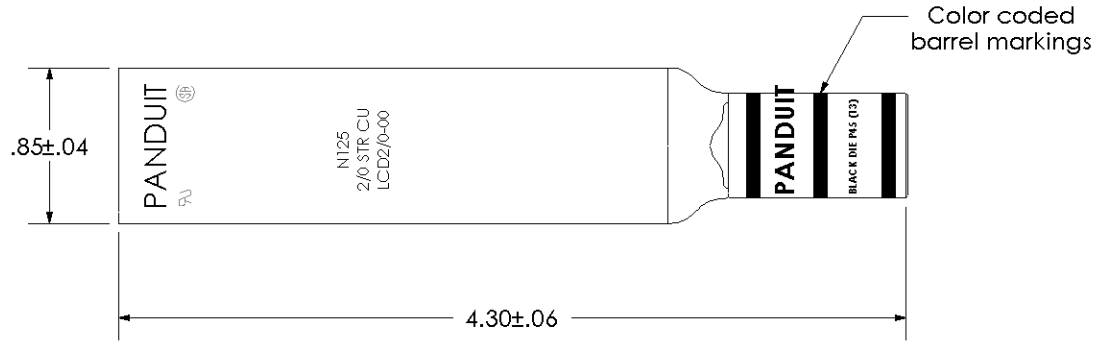

THIS COPY IS PROVIDED ON A RESTRICTED BASIS AND IS NOT TO BE USED IN ANY WAY DETRIMENTAL TO THE INTERESTS OF PANDUIT CORP.

Material	High Conductivity Seamless Copper Tube
Plating	Electro-Tin
Wire Size	2/0 AWG
Wire Type	Stranded Copper; Class B: Compact, Compressed or Concentric, Class C: Concentric
Wire Strip Length	1-1/16 in.
Stud Size	N/A
UL Listed Wire Connector	Yes, for applications up to 35kv. Consult cable manufacturer for voltage stress relief instructions with applications greater than 2000 volts.
UL Temperature Rating	90° C
C.S.A Certified Wire Connector	Yes
Panduit Color Code on Barrel	BLACK
Panduit Die Index No. on Barrel	P45
Alternate Industry Die Index No. ( ) on Barrel	(13)

CERTIFIED

RECOGNIZED  
Wire Connector

00	12/02	SAB	DRL	RELEASED	10343
REV	DATE	BY	CHK	DESCRIPTION	ECN

**PANDUIT CORP.** TINLEY PARK, ILLINOIS

LCD2/0-00-X  
Copper Lug - Blank Tongue, Standard Barrel

SCALE N/A DRAWING NO / CAD FILE LCD2\_0-00-CUST