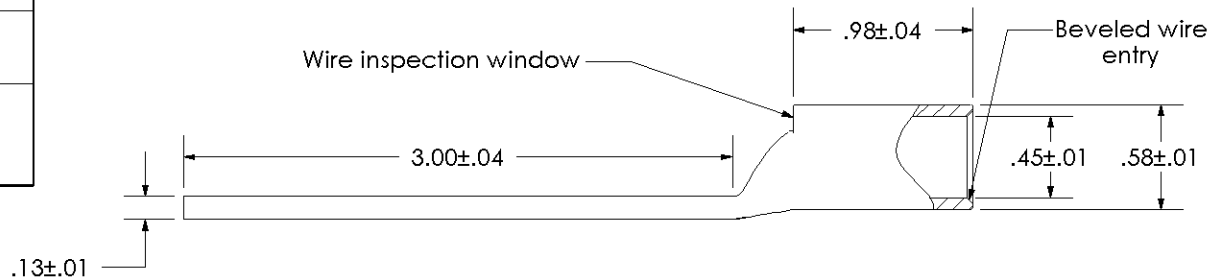

THIS COPY IS PROVIDED ON A RESTRICTED BASIS AND IS NOT TO BE USED IN ANY WAY DETRIMENTAL TO THE INTERESTS OF PANDUIT CORP.

Material	High Conductivity Seamless Copper Tube
Plating	Electro-Tin
Wire Size	2/0 AWG
Wire Type	Stranded Copper; Class B: Compact, Compressed or Concentric, Class C: Concentric
Wire Strip Length	1-1/16 in.
Stud Size	N/A
UL Listed Wire Connector	Yes, for applications up to 35kv. Consult cable manufacturer for voltage stress relief instructions with applications greater than 2000 volts.
UL Temperature Rating	90° C
C.S.A Certified Wire Connector	Yes
Panduit Color Code on Barrel	BLACK
Panduit Die Index No. on Barrel	P45
Alternate Industry Die Index No. ( ) on Barrel	(13)

CERTIFIED

RECOGNIZED  
Wire Connector

00	12/02	SAB	DRL	RELEASED	10343
REV	DATE	BY	CHK	DESCRIPTION	ECN

**PANDUIT CORP.** TINLEY PARK, ILLINOIS

LCD2/0-00-X  
Copper Lug - Blank Tongue, Standard Barrel

SCALE N/A DRAWING NO / CAD FILE LCD2\_0-00-CUST