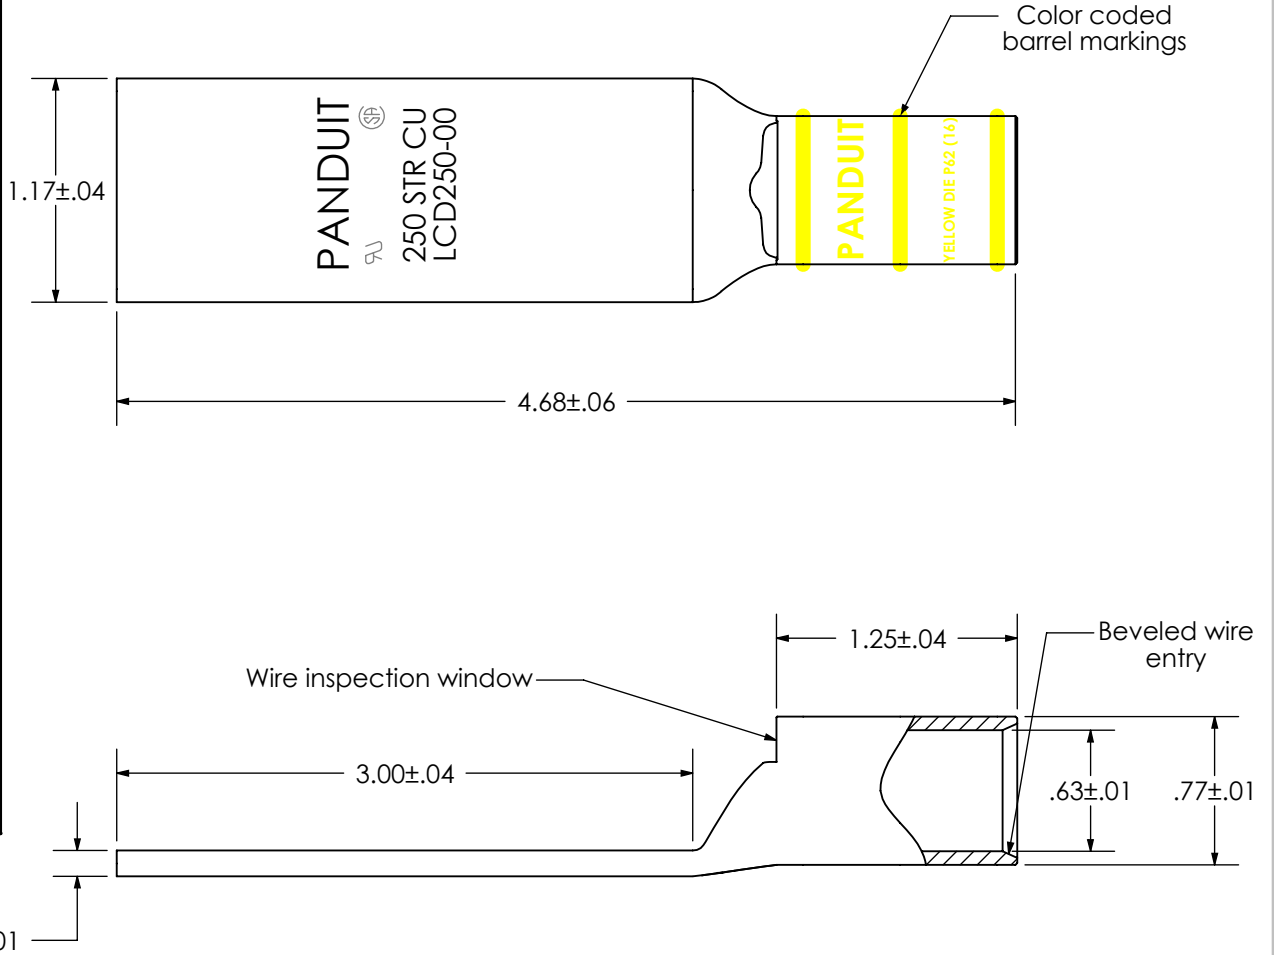

THIS COPY IS PROVIDED ON A RESTRICTED BASIS AND IS NOT TO BE USED IN ANY WAY DETRIMENTAL TO THE INTERESTS OF PANDUIT CORP.

Material	High Conductivity Seamless Copper Tube
Plating	Electro-Tin
Wire Size	250 kcmil
Wire Type	Stranded Copper; Class B: Compact, Compressed or Concentric, Class C: Concentric
Wire Strip Length	1-5/16 in.
Stud Size	N/A
UL Listed Wire Connector	Yes, for applications up to 35kv. Consult cable manufacturer for voltage stress relief instructions with applications greater than 2000 volts.
UL Temperature Rating	90° C
C.S.A Certified Wire Connector	Yes
Panduit Color Code on Barrel	YELLOW
Panduit Die Index No. on Barrel	P62
Alternate Industry Die Index No. ( ) on Barrel	(16)

REV	DATE	BY	CHK	DESCRIPTION	ECN	-R	SUP	SCALE	DRAWING NO / CAD FILE
01	5/12	JHNU	RGB	REMOVED NAVY NUMBER FROM STAMP	N10884TW-LCD250-00-CUST	RGB	RGB	N/A	LCD250-00-CUST
00	12/02	SAB	DRL	RELEASED	10343				

**PANDUIT CORP. TINLEY PARK, ILLINOIS**

LCD250-00-X  
Copper Lug - Blank Tongue, Standard Barrel