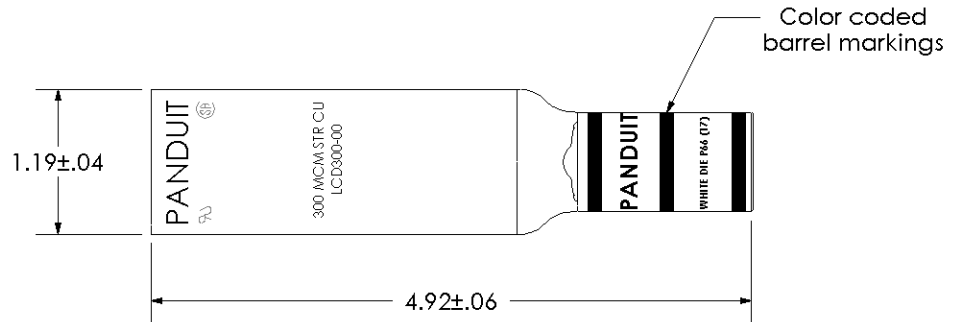

THIS COPY IS PROVIDED ON A RESTRICTED BASIS AND IS NOT TO BE USED IN ANY WAY DETRIMENTAL TO THE INTERESTS OF PANDUIT CORP.

Material	High Conductivity Seamless Copper Tube
Plating	Electro-Tin
Wire Size	300 kcmil
Wire Type	Stranded Copper; Class B: Compact, Compressed or Concentric, Class C: Concentric
Wire Strip Length	1-1/2 in.
Stud Size	N/A
UL Listed Wire Connector	Yes, for applications up to 35kv. Consult cable manufacturer for voltage stress relief instructions with applications greater than 2000 volts.
UL Temperature Rating	90° C
C.S.A Certified Wire Connector	Yes
Panduit Color Code on Barrel	WHITE
Panduit Die Index No. on Barrel	P66
Alternate Industry Die Index No. () on Barrel	(17)

CERTIFIED

RECOGNIZED
Wire Connector

00	12/02	SAB	DRL	RELEASED	10343
REV	DATE	BY	CHK	DESCRIPTION	ECN

PANDUIT CORP. TINLEY PARK, ILLINOIS

LCD300-00-X
Copper Lug - Blank Tongue, Standard Barrel

SCALE N/A DRAWING NO / CAD FILE LCD300-00-CUST