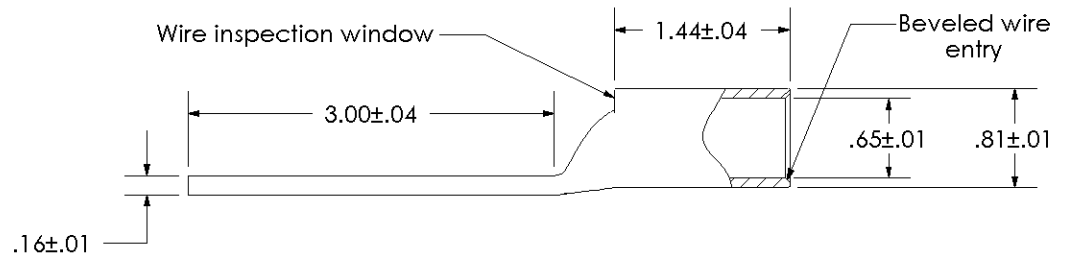

THIS COPY IS PROVIDED ON A RESTRICTED BASIS AND IS NOT TO BE USED IN ANY WAY DETRIMENTAL TO THE INTERESTS OF PANDUIT CORP.

Material	High Conductivity Seamless Copper Tube
Plating	Electro-Tin
Wire Size	300 kcmil
Wire Type	Stranded Copper; Class B: Compact, Compressed or Concentric, Class C: Concentric
Wire Strip Length	1-1/2 in.
Stud Size	N/A
UL Listed Wire Connector	Yes, for applications up to 35kv. Consult cable manufacturer for voltage stress relief instructions with applications greater than 2000 volts.
UL Temperature Rating	90° C
C.S.A Certified Wire Connector	Yes
Panduit Color Code on Barrel	WHITE
Panduit Die Index No. on Barrel	P66
Alternate Industry Die Index No. () on Barrel	(17)

CERTIFIED

RECOGNIZED
Wire Connector

00	12/02	SAB	DRL	RELEASED	10343
REV	DATE	BY	CHK	DESCRIPTION	ECN

PANDUIT CORP. TINLEY PARK, ILLINOIS

LCD300-00-X
Copper Lug - Blank Tongue, Standard Barrel

SCALE N/A DRAWING NO / CAD FILE LCD300-00-CUST