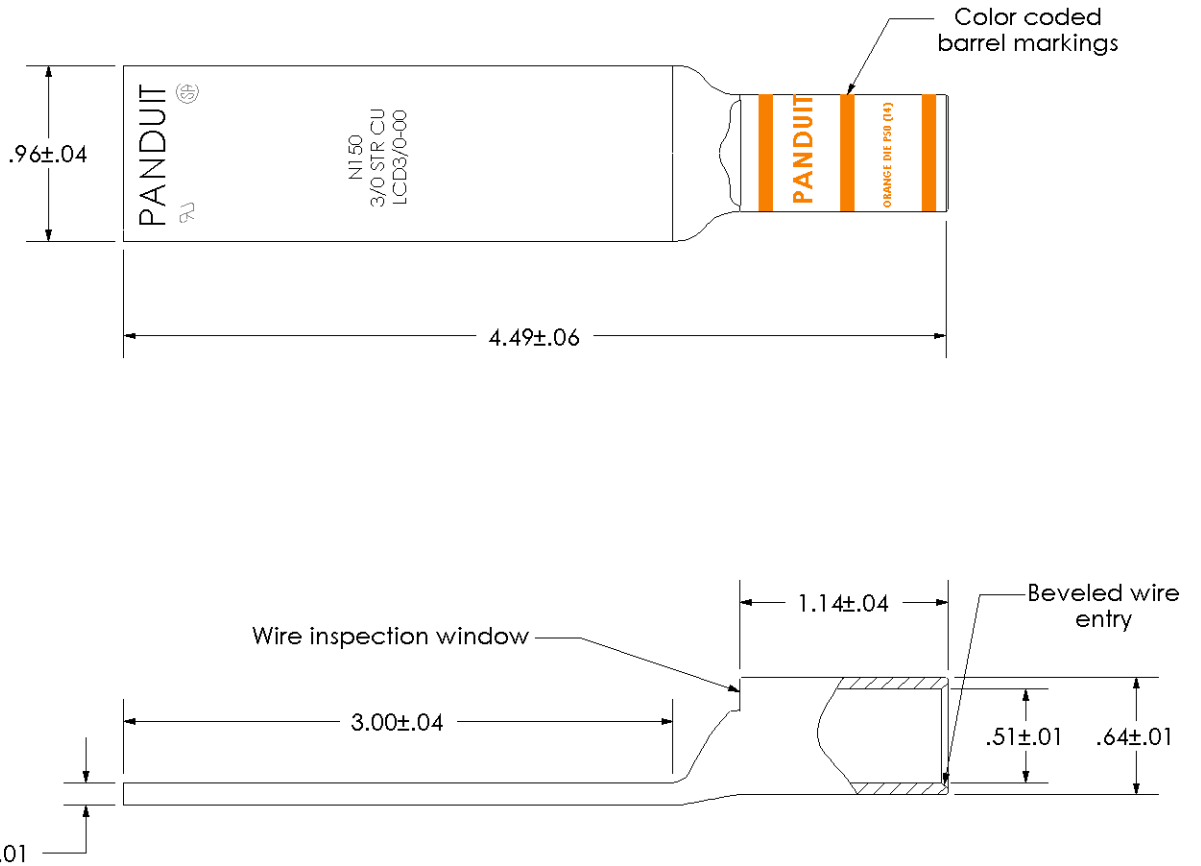

THIS COPY IS PROVIDED ON A RESTRICTED BASIS AND IS NOT TO BE USED IN ANY WAY DETRIMENTAL TO THE INTERESTS OF PANDUIT CORP.

Material	High Conductivity Seamless Copper Tube
Plating	Electro-Tin
Wire Size	3/0 AWG
Wire Type	Stranded Copper; Class B: Compact, Compressed or Concentric, Class C: Concentric
Wire Strip Length	1-3/16 in.
Stud Size	N/A
UL Listed Wire Connector	Yes, for applications up to 35kv. Consult cable manufacturer for voltage stress relief instructions with applications greater than 2000 volts.
UL Temperature Rating	90° C
C.S.A Certified Wire Connector	Yes
Panduit Color Code on Barrel	ORANGE
Panduit Die Index No. on Barrel	P50
Alternate Industry Die Index No. ( ) on Barrel	(14)

CERTIFIED

RECOGNIZED  
Wire Connector

00	12/02	SAB	DRL	RELEASED	10343
REV	DATE	BY	CHK	DESCRIPTION	ECN

**PANDUIT CORP. TINLEY PARK, ILLINOIS**

LCD3/0-00-X  
Copper Lug - Blank Tongue, Standard Barrel

SCALE N/A DRAWING NO / CAD FILE LCD3\_0-00-CUST