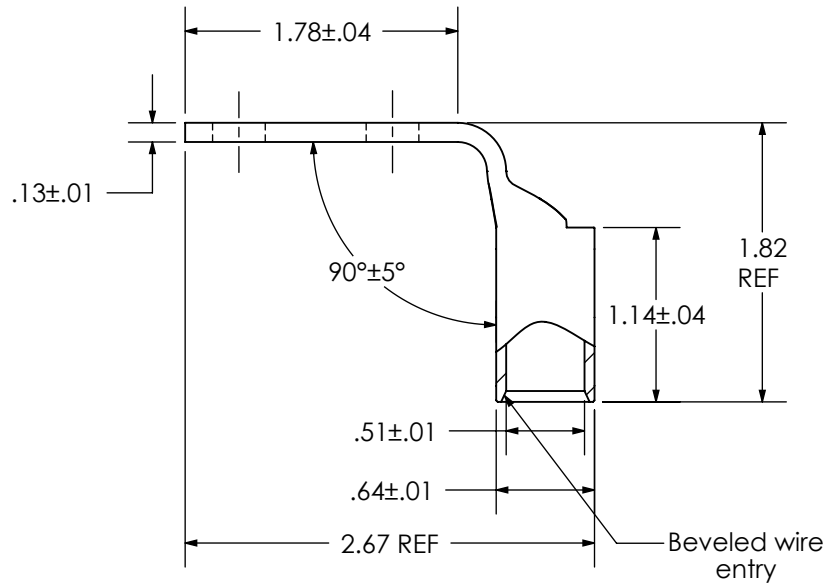

THIS COPY IS PROVIDED ON A RESTRICTED BASIS AND IS NOT TO BE USED IN ANY WAY DETRIMENTAL TO THE INTERESTS OF PANDUIT CORP.

Material	High Conductivity Seamless Copper Tube
Plating	Electro-Tin
Wire Size	3/0 AWG
Wire Type	Stranded Copper; Class B: Compact, Compressed or Concentric, Class C: Concentric
Wire Strip Length	1-3/16 in.
Stud Size	5/16 in.
UL Listed Wire Connector	Yes, for applications up to 35kv. Consult cable manufacturer for voltage stress relief instructions with applications greater than 2000 volts.
UL Temperature Rating	90° C
C.S.A Certified Wire Connector	Yes
Panduit Color Code on Barrel	ORANGE
Panduit Die Index No. on Barrel	P50
Alternate Industry Die Index No. () on Barrel	(14)

REV	DATE	BY	CHK	DESCRIPTION	ECN	-R	SUP	SCALE	DRAWING NO / CAD FILE
01	7/16	JHNU	JHNU	ADDED UL, CSA & PART NO. TO STAMP	N10885CY-LCD3/0-56DF-CUST	RGB	RGB	N/A	LCD3_0-56DF-CUST

PANDUIT CORP. TINLEY PARK, ILLINOIS

LCD3/0-56DF-X
Copper Lug - Two-Hole, Standard Barrel, 90° Angle Tongue

X-ON Electronics

Largest Supplier of Electrical and Electronic Components

Click to view similar products for [Heavy Duty Power Connectors](#) category: