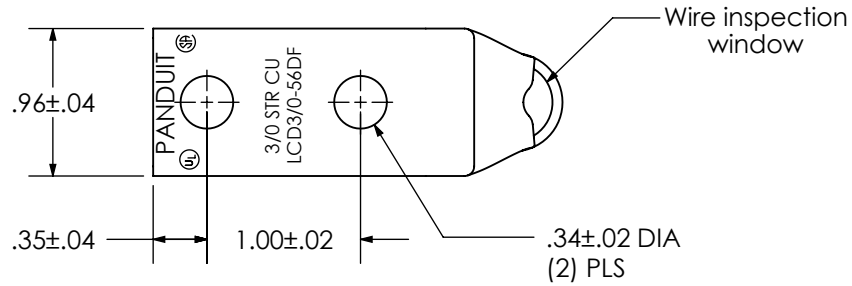

THIS COPY IS PROVIDED ON A RESTRICTED BASIS AND IS NOT TO BE USED IN ANY WAY DETRIMENTAL TO THE INTERESTS OF PANDUIT CORP.

Material	High Conductivity Seamless Copper Tube
Plating	Electro-Tin
Wire Size	3/0 AWG
Wire Type	Stranded Copper; Class B: Compact, Compressed or Concentric, Class C: Concentric
Wire Strip Length	1-3/16 in.
Stud Size	5/16 in.
UL Listed Wire Connector	Yes, for applications up to 35kv. Consult cable manufacturer for voltage stress relief instructions with applications greater than 2000 volts.
UL Temperature Rating	90° C
C.S.A Certified Wire Connector	Yes
Panduit Color Code on Barrel	ORANGE
Panduit Die Index No. on Barrel	P50
Alternate Industry Die Index No. () on Barrel	(14)

REV	DATE	BY	CHK	DESCRIPTION	ECN	-R	SUP	SCALE	DRAWING NO / CAD FILE
01	7/16	JHNU	JHNU	ADDED UL, CSA & PART NO. TO STAMP	N10885CY-LCD3/0-56DF-CUST	RGB	RGB	N/A	LCD3_0-56DF-CUST

PANDUIT CORP. TINLEY PARK, ILLINOIS

LCD3/0-56DF-X
Copper Lug - Two-Hole, Standard Barrel, 90° Angle Tongue

X-ON Electronics

Largest Supplier of Electrical and Electronic Components

Click to view similar products for [Heavy Duty Power Connectors](#) category: