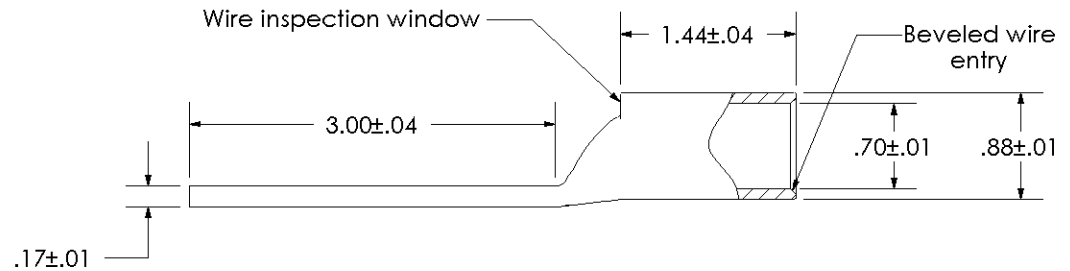

THIS COPY IS PROVIDED ON A RESTRICTED BASIS AND IS NOT TO BE USED IN ANY WAY DETRIMENTAL TO THE INTERESTS OF PANDUIT CORP.

Material	High Conductivity Seamless Copper Tube
Plating	Electro-Tin
Wire Size	350 kcmil
Wire Type	Stranded Copper; Class B: Compact, Compressed or Concentric, Class C: Concentric
Wire Strip Length	1-1/2 in.
Stud Size	N/A
UL Listed Wire Connector	Yes, for applications up to 35kv. Consult cable manufacturer for voltage stress relief instructions with applications greater than 2000 volts.
UL Temperature Rating	90° C
C.S.A Certified Wire Connector	Yes
Panduit Color Code on Barrel	RED
Panduit Die Index No. on Barrel	P71
Alternate Industry Die Index No. ( ) on Barrel	(18)

CERTIFIED

RECOGNIZED  
Wire Connector

**PANDUIT CORP. TINLEY PARK, ILLINOIS**

LCD350-00-X  
Copper Lug - Blank Tongue, Standard Barrel

00 12/02 SAB DRL

RELEASED

10343

REV DATE BY CHK