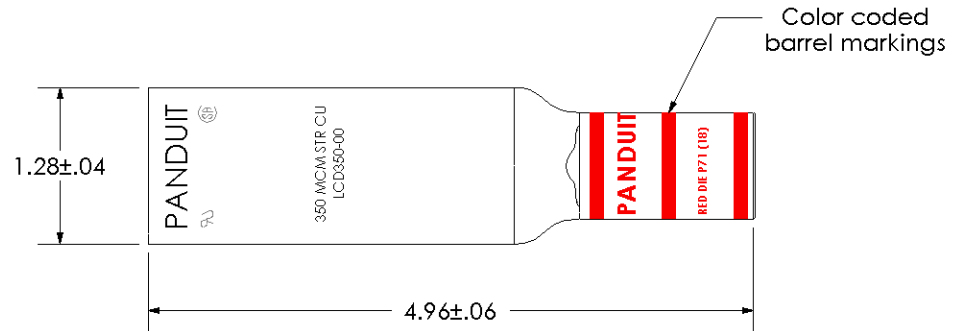

THIS COPY IS PROVIDED ON A RESTRICTED BASIS AND IS NOT TO BE USED IN ANY WAY DETRIMENTAL TO THE INTERESTS OF PANDUIT CORP.

Material	High Conductivity Seamless Copper Tube
Plating	Electro-Tin
Wire Size	350 kcmil
Wire Type	Stranded Copper; Class B: Compact, Compressed or Concentric, Class C: Concentric
Wire Strip Length	1-1/2 in.
Stud Size	N/A
UL Listed Wire Connector	Yes, for applications up to 35kv. Consult cable manufacturer for voltage stress relief instructions with applications greater than 2000 volts.
UL Temperature Rating	90° C
C.S.A Certified Wire Connector	Yes
Panduit Color Code on Barrel	RED
Panduit Die Index No. on Barrel	P71
Alternate Industry Die Index No. ( ) on Barrel	(18)

CERTIFIED

RECOGNIZED  
Wire Connector

**PANDUIT CORP. TINLEY PARK, ILLINOIS**

LCD350-00-X  
Copper Lug - Blank Tongue, Standard Barrel

00 12/02 SAB DRL

RELEASED

10343

REV DATE BY CHK