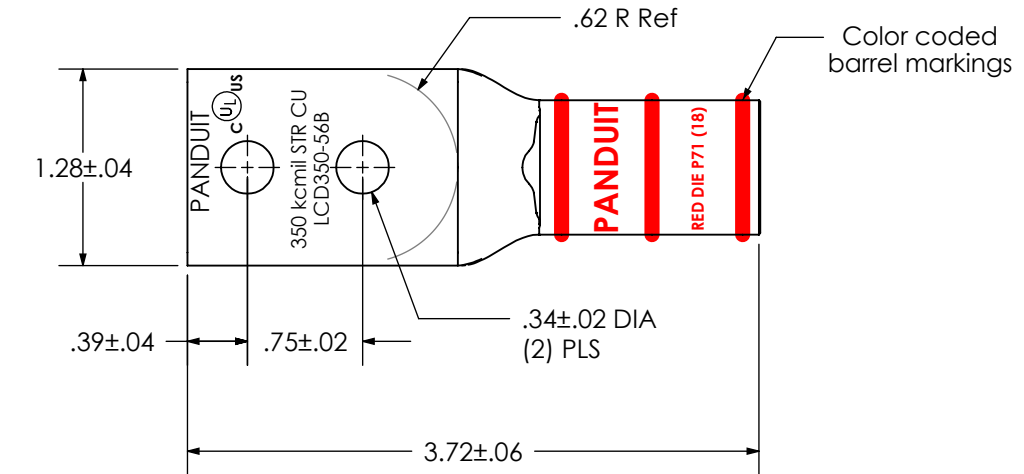

THIS COPY IS PROVIDED ON A RESTRICTED BASIS AND IS NOT TO BE USED IN ANY WAY DETRIMENTAL TO THE INTERESTS OF PANDUIT CORP.

Material	High Conductivity Seamless Copper Tube
Plating	Electro-Tin
Wire Size	350 kcmil
Wire Type	Stranded Copper; Class B: Compact, Compressed or Concentric, Class C: Concentric
Wire Strip Length	1-1/2 in.
Stud Size	5/16 in.
UL Listed Wire Connector	Yes, for applications up to 35kv. Consult cable manufacturer for voltage stress relief instructions with applications greater than 2000 volts.
UL Temperature Rating	90° C
C.S.A Certified Wire Connector	N/A
Panduit Color Code on Barrel	RED
Panduit Die Index No. on Barrel	P71
Alternate Industry Die Index No. () on Barrel	(18)

00	6/17	JHNU	JHNU	DRAWING RELEASED	022679
REV	DATE	BY	CHK	DESCRIPTION	ECN

PANDUIT CORP. TINLEY PARK, ILLINOIS

LCD350-56B-X
Copper Lug - Two-Hole, Standard Barrel

SCALE N/A DRAWING NO / CAD FILE LCD350-56B-CUST