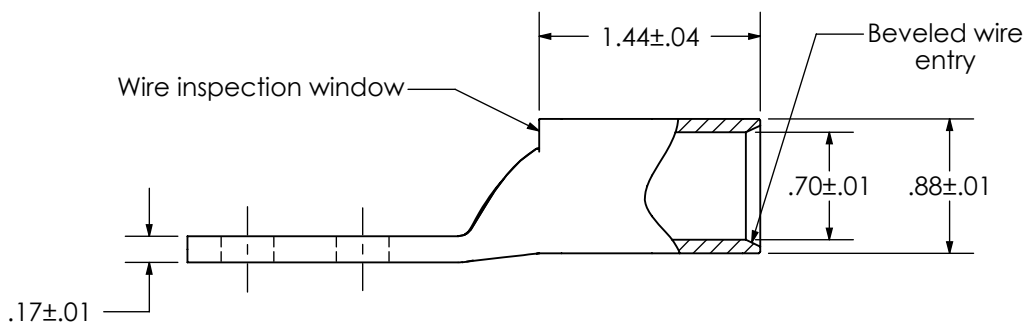

THIS COPY IS PROVIDED ON A RESTRICTED BASIS AND IS NOT TO BE USED IN ANY WAY DETRIMENTAL TO THE INTERESTS OF PANDUIT CORP.

Material	High Conductivity Seamless Copper Tube
Plating	Electro-Tin
Wire Size	350 kcmil
Wire Type	Stranded Copper; Class B: Compact, Compressed or Concentric, Class C: Concentric
Wire Strip Length	1-1/2 in.
Stud Size	5/16 in.
UL Listed Wire Connector	Yes, for applications up to 35kv. Consult cable manufacturer for voltage stress relief instructions with applications greater than 2000 volts.
UL Temperature Rating	90° C
C.S.A Certified Wire Connector	N/A
Panduit Color Code on Barrel	RED
Panduit Die Index No. on Barrel	P71
Alternate Industry Die Index No. () on Barrel	(18)

00	6/17	JHNU	JHNU	DRAWING RELEASED	022679
REV	DATE	BY	CHK	DESCRIPTION	ECN

PANDUIT CORP. TINLEY PARK, ILLINOIS

LCD350-56B-X
Copper Lug - Two-Hole, Standard Barrel

SCALE N/A DRAWING NO / CAD FILE LCD350-56B-CUST