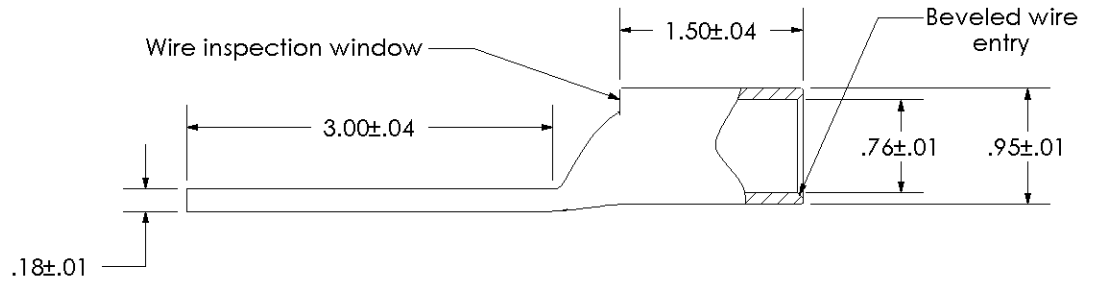

THIS COPY IS PROVIDED ON A RESTRICTED BASIS AND IS NOT TO BE USED IN ANY WAY DETRIMENTAL TO THE INTERESTS OF PANDUIT CORP.

Material	High Conductivity Seamless Copper Tube
Plating	Electro-Tin
Wire Size	400 kcmil
Wire Type	Stranded Copper; Class B: Compact, Compressed or Concentric, Class C: Concentric
Wire Strip Length	1-9/16 in.
Stud Size	N/A
UL Listed Wire Connector	Yes, for applications up to 35kv. Consult cable manufacturer for voltage stress relief instructions with applications greater than 2000 volts.
UL Temperature Rating	90° C
C.S.A Certified Wire Connector	Yes
Panduit Color Code on Barrel	BLUE
Panduit Die Index No. on Barrel	P76
Alternate Industry Die Index No. () on Barrel	(19)

CERTIFIED

RECOGNIZED
Wire Connector

00	12/02	SAB	DRL	RELEASED	10343
REV	DATE	BY	CHK	DESCRIPTION	ECN

PANDUIT CORP. TINLEY PARK, ILLINOIS

LCD400-00-6
Copper Lug - Blank Tongue, Standard Barrel

SCALE N/A DRAWING NO / CAD FILE LCD400-00-CUST