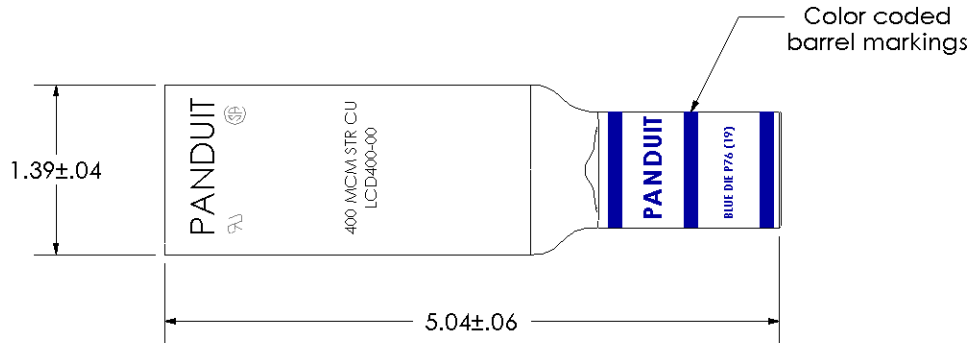

THIS COPY IS PROVIDED ON A RESTRICTED BASIS AND IS NOT TO BE USED IN ANY WAY DETRIMENTAL TO THE INTERESTS OF PANDUIT CORP.

Material	High Conductivity Seamless Copper Tube
Plating	Electro-Tin
Wire Size	400 kcmil
Wire Type	Stranded Copper; Class B: Compact, Compressed or Concentric, Class C: Concentric
Wire Strip Length	1-9/16 in.
Stud Size	N/A
UL Listed Wire Connector	Yes, for applications up to 35kv. Consult cable manufacturer for voltage stress relief instructions with applications greater than 2000 volts.
UL Temperature Rating	90° C
C.S.A Certified Wire Connector	Yes
Panduit Color Code on Barrel	BLUE
Panduit Die Index No. on Barrel	P76
Alternate Industry Die Index No. () on Barrel	(19)

CERTIFIED

RECOGNIZED
Wire Connector

00	12/02	SAB	DRL	RELEASED	10343
REV	DATE	BY	CHK	DESCRIPTION	ECN

PANDUIT CORP. TINLEY PARK, ILLINOIS

LCD400-00-6
Copper Lug - Blank Tongue, Standard Barrel

SCALE N/A DRAWING NO / CAD FILE LCD400-00-CUST