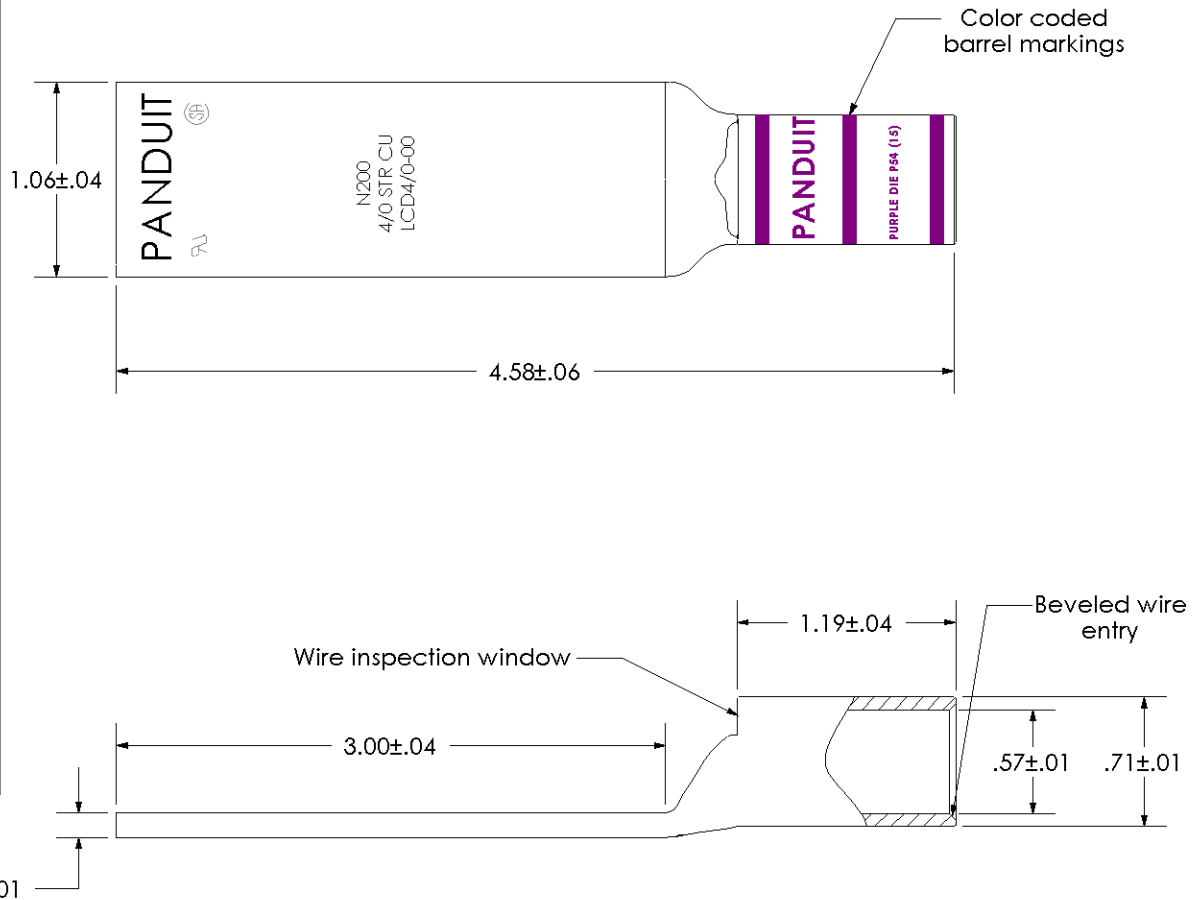

THIS COPY IS PROVIDED ON A RESTRICTED BASIS AND IS NOT TO BE USED IN ANY WAY DETRIMENTAL TO THE INTERESTS OF PANDUIT CORP.

Material	High Conductivity Seamless Copper Tube
Plating	Electro-Tin
Wire Size	4/0 AWG
Wire Type	Stranded Copper; Class B: Compact, Compressed or Concentric, Class C: Concentric
Wire Strip Length	1-1/4 in.
Stud Size	N/A
UL Listed Wire Connector	Yes, for applications up to 35kv. Consult cable manufacturer for voltage stress relief instructions with applications greater than 2000 volts.
UL Temperature Rating	90° C
C.S.A Certified Wire Connector	Yes
Panduit Color Code on Barrel	PURPLE
Panduit Die Index No. on Barrel	P54
Alternate Industry Die Index No. ( ) on Barrel	(15)

RECOGNIZED  
Wire Connector

00	12/02	SAB	DRL	RELEASED	10343
REV	DATE	BY	CHK	DESCRIPTION	ECN

**PANDUIT CORP.** TINLEY PARK, ILLINOIS

LCD4/0-00-X  
Copper Lug - Blank Tongue, Standard Barrel

SCALE N/A DRAWING NO / CAD FILE LCD4\_0-00-CUST