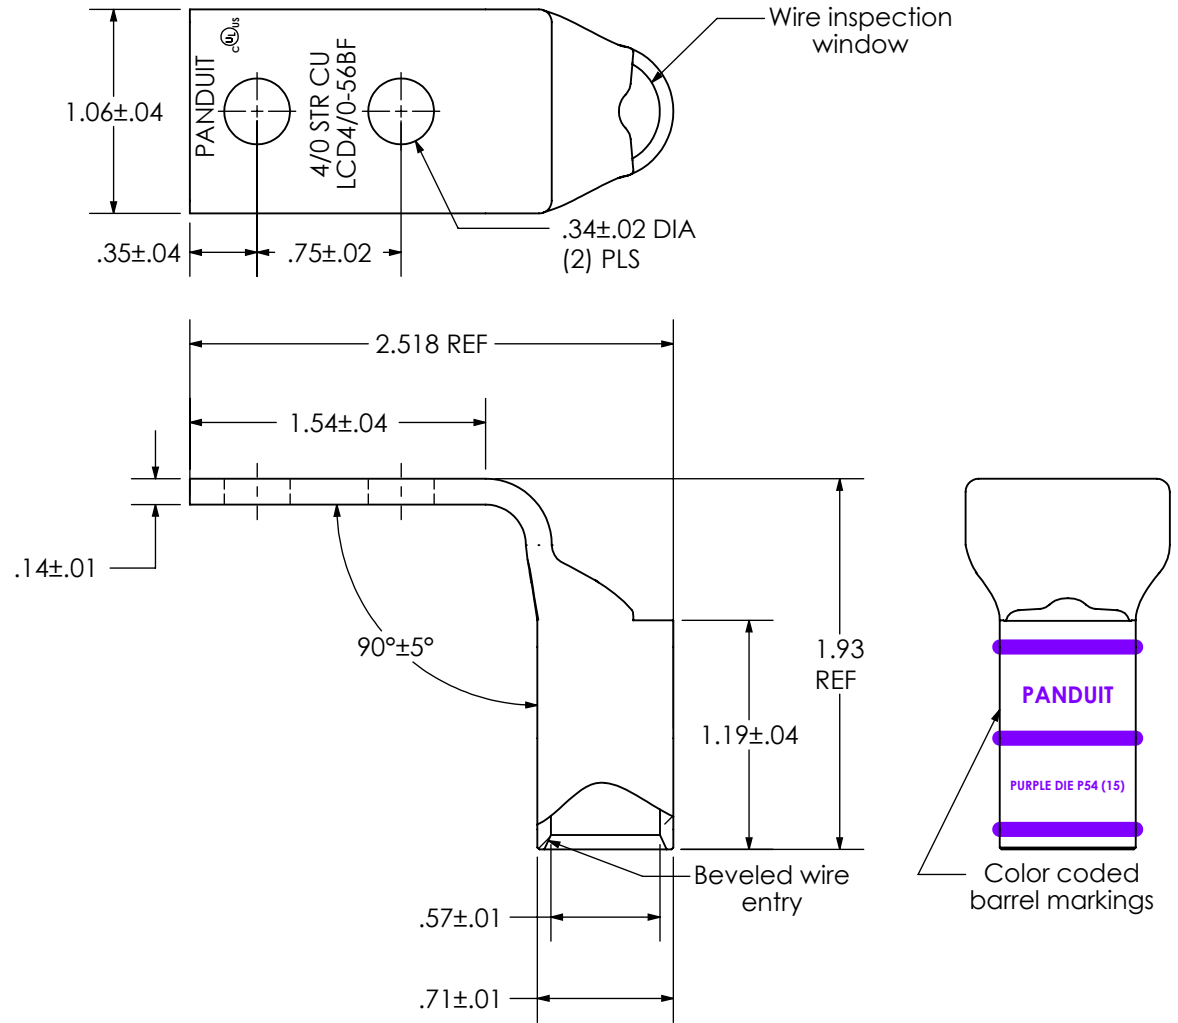

THIS COPY IS PROVIDED ON A RESTRICTED BASIS AND IS NOT TO BE USED IN ANY WAY DETRIMENTAL TO THE INTERESTS OF PANDUIT CORP.

Material	High Conductivity Seamless Copper Tube
Plating	Electro-Tin
Wire Size	4/0 AWG
Wire Type	Stranded Copper; Class B: Compact, Compressed or Concentric, Class C: Concentric
Wire Strip Length	1-1/4 in.
Stud Size	5/16 in.
UL Listed Wire Connector	Yes, for applications up to 35kv. Consult cable manufacturer for voltage stress relief instructions with applications greater than 2000 volts.
UL Temperature Rating	90° C
C.S.A Certified Wire Connector	N/A
Panduit Color Code on Barrel	PURPLE
Panduit Die Index No. on Barrel	P54
Alternate Industry Die Index No. () on Barrel	(15)

00	9/17	JHNU	JHNU		
REV	DATE	BY	CHK	DESCRIPTION	ECN
				DRAWING RELEASED	022679

PANDUIT CORP. TINLEY PARK, ILLINOIS

LCD4/0-56BF-X
Copper Lug - Two-Hole, Standard Barrel, 90° Angle Tongue

SCALE N/A DRAWING NO / CAD FILE LCD4_0-56BF-CUST