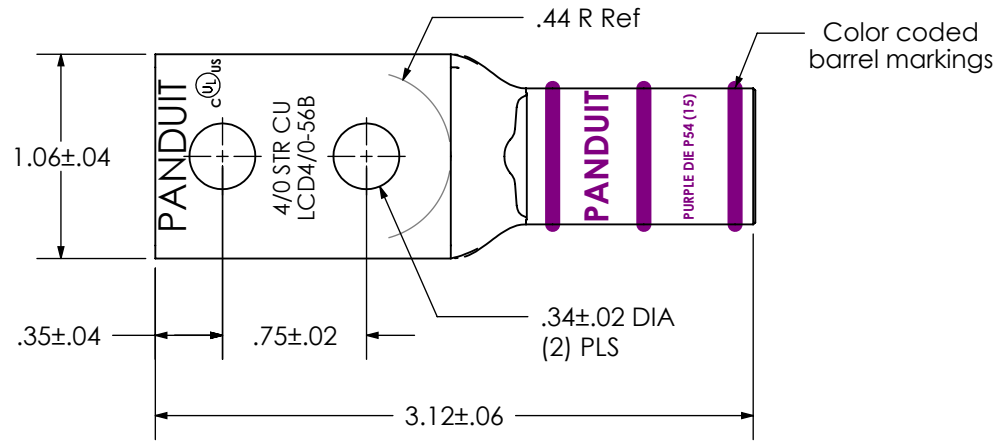

THIS COPY IS PROVIDED ON A RESTRICTED BASIS AND IS NOT TO BE USED IN ANY WAY DETRIMENTAL TO THE INTERESTS OF PANDUIT CORP.

Material	High Conductivity Seamless Copper Tube
Plating	Electro-Tin
Wire Size	4/0 AWG
Wire Type	Stranded Copper; Class B: Compact, Compressed or Concentric, Class C: Concentric
Wire Strip Length	1-1/4 in.
Stud Size	5/16 in.
UL Listed Wire Connector	Yes, for applications up to 35kv. Consult cable manufacturer for voltage stress relief instructions with applications greater than 2000 volts.
UL Temperature Rating	90° C
C.S.A Certified Wire Connector	N/A
Panduit Color Code on Barrel	PURPLE
Panduit Die Index No. on Barrel	P54
Alternate Industry Die Index No. ( ) on Barrel	(15)

00	6/17	JHNU	JHNU	DRAWING RELEASED	022679
REV	DATE	BY	CHK	DESCRIPTION	ECN

**PANDUIT CORP. TINLEY PARK, ILLINOIS**

LCD4/0-56B-X  
Copper Lug - Two-Hole, Standard Barrel

SCALE N/A DRAWING NO / CAD FILE LCD4\_0-56B-CUST