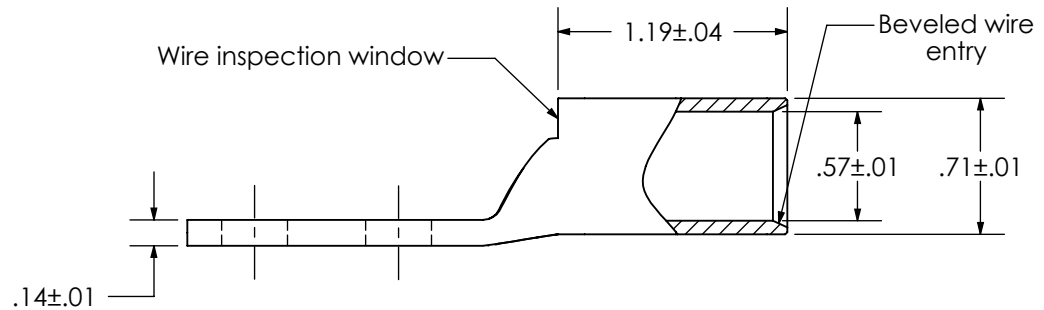

THIS COPY IS PROVIDED ON A RESTRICTED BASIS AND IS NOT TO BE USED IN ANY WAY DETRIMENTAL TO THE INTERESTS OF PANDUIT CORP.

Material	High Conductivity Seamless Copper Tube
Plating	Electro-Tin
Wire Size	4/0 AWG
Wire Type	Stranded Copper; Class B: Compact, Compressed or Concentric, Class C: Concentric
Wire Strip Length	1-1/4 in.
Stud Size	5/16 in.
UL Listed Wire Connector	Yes, for applications up to 35kv. Consult cable manufacturer for voltage stress relief instructions with applications greater than 2000 volts.
UL Temperature Rating	90° C
C.S.A Certified Wire Connector	N/A
Panduit Color Code on Barrel	PURPLE
Panduit Die Index No. on Barrel	P54
Alternate Industry Die Index No. ( ) on Barrel	(15)

00	6/17	JHNU	JHNU	DRAWING RELEASED	022679
REV	DATE	BY	CHK	DESCRIPTION	ECN

**PANDUIT CORP. TINLEY PARK, ILLINOIS**

LCD4/0-56B-X  
Copper Lug - Two-Hole, Standard Barrel

SCALE N/A DRAWING NO / CAD FILE LCD4\_0-56B-CUST