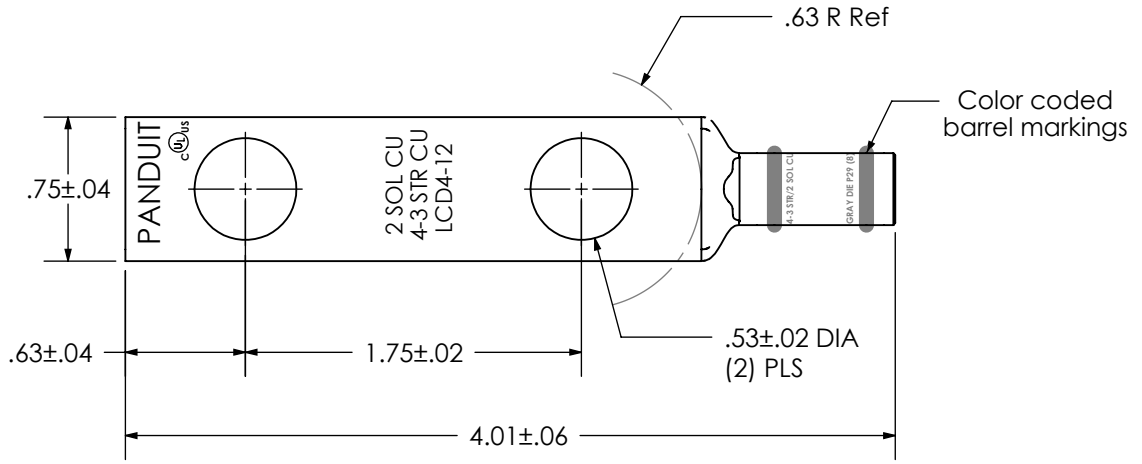

THIS COPY IS PROVIDED ON A RESTRICTED BASIS AND IS NOT TO BE USED IN ANY WAY DETRIMENTAL TO THE INTERESTS OF PANDUIT CORP.

Material	High Conductivity Seamless Copper Tube
Plating	Electro-Tin
Wire Size	4 AWG, 3 AWG & 2 SOL
Wire Type	Stranded Copper; Class B: Compact, Compressed or Concentric, Class C: Concentric
Wire Strip Length	7/8 in.
Stud Size	1/2 in.
UL Listed Wire Connector	Yes, for applications up to 35kv. Consult cable manufacturer for voltage stress relief instructions with applications greater than 2000 volts.
UL Temperature Rating	90° C
C.S.A Certified Wire Connector	N/A
Panduit Color Code on Barrel	GRAY
Panduit Die Index No. on Barrel	P29
Alternate Industry Die Index No. () on Barrel	(8)

00	9/17	JHNU	JHNU	DRAWING RELEASED	022679
REV	DATE	BY	CHK	DESCRIPTION	ECN

PANDUIT CORP. TINLEY PARK, ILLINOIS

LCD4-12-L
Copper Lug - Two-Hole, Standard Barrel

SCALE N/A DRAWING NO / CAD FILE LCD4-12-CUST