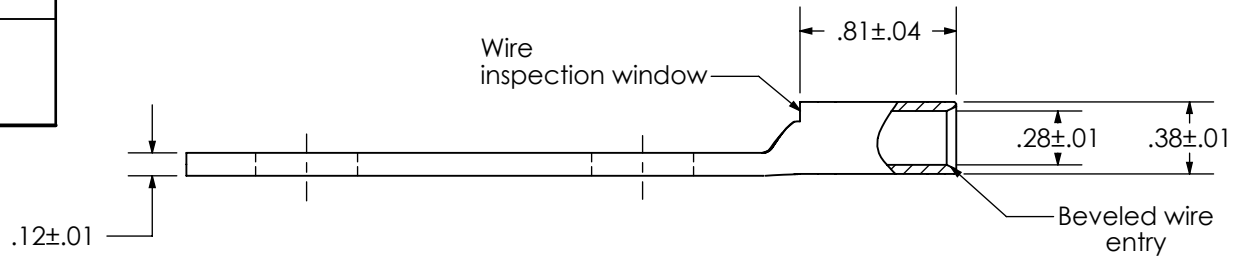

THIS COPY IS PROVIDED ON A RESTRICTED BASIS AND IS NOT TO BE USED IN ANY WAY DETRIMENTAL TO THE INTERESTS OF PANDUIT CORP.

Material	High Conductivity Seamless Copper Tube
Plating	Electro-Tin
Wire Size	4 AWG, 3 AWG & 2 SOL
Wire Type	Stranded Copper; Class B: Compact, Compressed or Concentric, Class C: Concentric
Wire Strip Length	7/8 in.
Stud Size	1/2 in.
UL Listed Wire Connector	Yes, for applications up to 35kv. Consult cable manufacturer for voltage stress relief instructions with applications greater than 2000 volts.
UL Temperature Rating	90° C
C.S.A Certified Wire Connector	N/A
Panduit Color Code on Barrel	GRAY
Panduit Die Index No. on Barrel	P29
Alternate Industry Die Index No. () on Barrel	(8)

00	9/17	JHNU	JHNU	DRAWING RELEASED	022679
REV	DATE	BY	CHK	DESCRIPTION	ECN

PANDUIT CORP. TINLEY PARK, ILLINOIS

LCD4-12-L
Copper Lug - Two-Hole, Standard Barrel

SCALE N/A DRAWING NO / CAD FILE LCD4-12-CUST