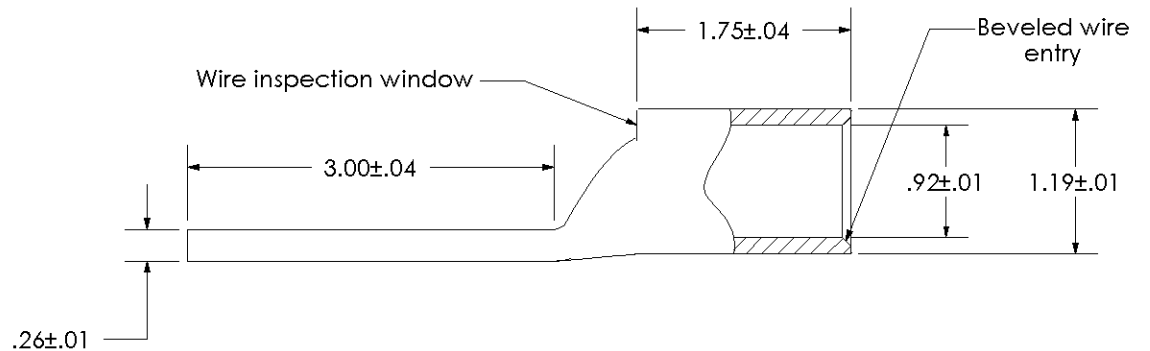

THIS COPY IS PROVIDED ON A RESTRICTED BASIS AND IS NOT TO BE USED IN ANY WAY DETRIMENTAL TO THE INTERESTS OF PANDUIT CORP.

Material	High Conductivity Seamless Copper Tube
Plating	Electro-Tin
Wire Size	600 kcmil
Wire Type	Stranded Copper; Class B: Compact, Compressed or Concentric, Class C: Concentric
Wire Strip Length	1-13/16 in.
Stud Size	N/A
UL Listed Wire Connector	Yes, for applications up to 35kv. Consult cable manufacturer for voltage stress relief instructions with applications greater than 2000 volts.
UL Temperature Rating	90° C
C.S.A Certified Wire Connector	Yes
Panduit Color Code on Barrel	GREEN
Panduit Die Index No. on Barrel	P94
Alternate Industry Die Index No. () on Barrel	(22)

CERTIFIED

RECOGNIZED
Wire Connector

00	12/02	SAB	DRL	RELEASED	10343
REV	DATE	BY	CHK	DESCRIPTION	ECN

PANDUIT CORP. TINLEY PARK, ILLINOIS

LCD600-00-6
Copper Lug - Blank Tongue, Standard Barrel

SCALE N/A DRAWING NO / CAD FILE LCD600-00-CUST