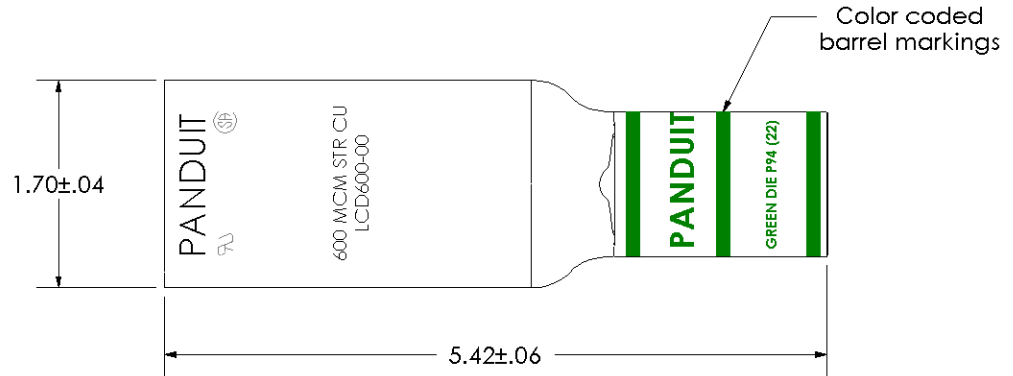

THIS COPY IS PROVIDED ON A RESTRICTED BASIS AND IS NOT TO BE USED IN ANY WAY DETRIMENTAL TO THE INTERESTS OF PANDUIT CORP.

Material	High Conductivity Seamless Copper Tube
Plating	Electro-Tin
Wire Size	600 kcmil
Wire Type	Stranded Copper; Class B: Compact, Compressed or Concentric, Class C: Concentric
Wire Strip Length	1-13/16 in.
Stud Size	N/A
UL Listed Wire Connector	Yes, for applications up to 35kv. Consult cable manufacturer for voltage stress relief instructions with applications greater than 2000 volts.
UL Temperature Rating	90° C
C.S.A Certified Wire Connector	Yes
Panduit Color Code on Barrel	GREEN
Panduit Die Index No. on Barrel	P94
Alternate Industry Die Index No. () on Barrel	(22)

CERTIFIED

RECOGNIZED
Wire Connector

00	12/02	SAB	DRL	RELEASED	10343
REV	DATE	BY	CHK	DESCRIPTION	ECN

PANDUIT CORP. TINLEY PARK, ILLINOIS

LCD600-00-6
Copper Lug - Blank Tongue, Standard Barrel

SCALE N/A DRAWING NO / CAD FILE LCD600-00-CUST