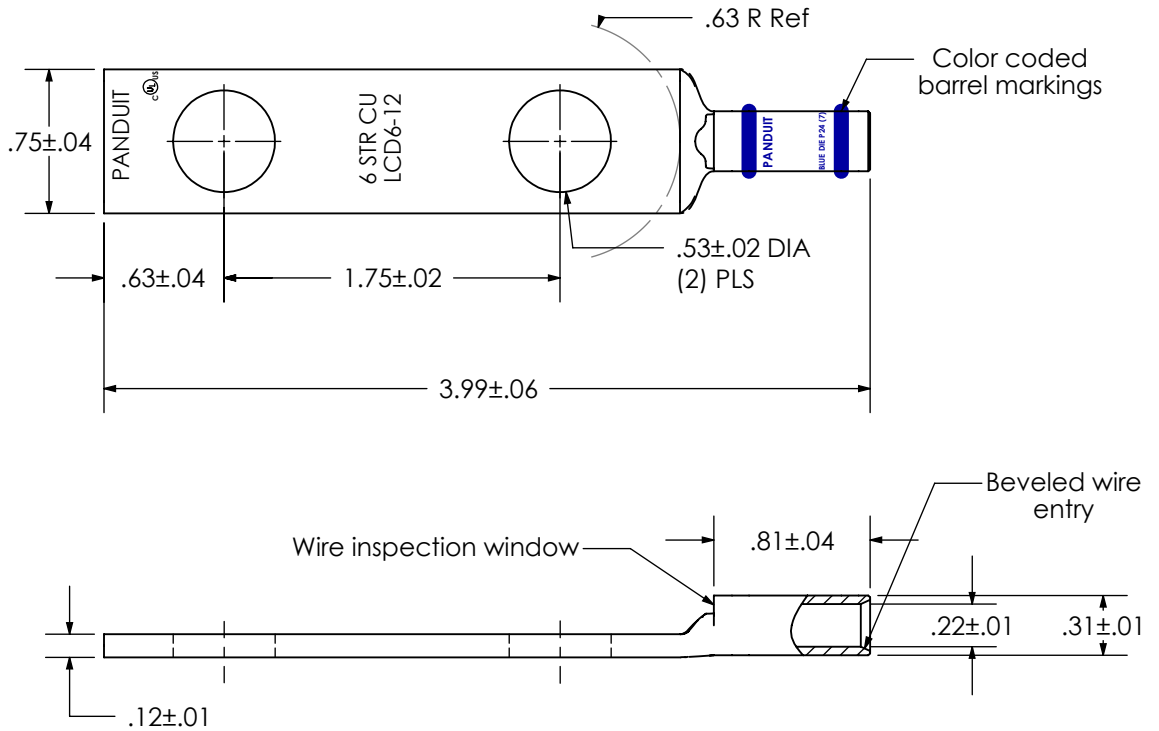

THIS COPY IS PROVIDED ON A RESTRICTED BASIS AND IS NOT TO BE USED IN ANY WAY DETRIMENTAL TO THE INTERESTS OF PANDUIT CORP.

Material	High Conductivity Seamless Copper Tube
Plating	Electro-Tin
Wire Size	6 AWG
Wire Type	Stranded Copper; Class B: Compact, Compressed or Concentric, Class C: Concentric
Wire Strip Length	7/8 in.
Stud Size	1/2 in.
UL Listed Wire Connector	Yes, for applications up to 35kv. Consult cable manufacturer for voltage stress relief instructions with applications greater than 2000 volts.
UL Temperature Rating	90° C
C.S.A Certified Wire Connector	N/A
Panduit Color Code on Barrel	BLUE
Panduit Die Index No. on Barrel	P24
Alternate Industry Die Index No. () on Barrel	(7)

00	6/17	JHNU	JHNU	DRAWING RELEASED	
REV	DATE	BY	CHK	DESCRIPTION	ECN

PANDUIT CORP. TINLEY PARK, ILLINOIS

LCD6-12-L
Copper Lug - Two-Hole, Standard Barrel

SCALE N/A DRAWING NO / CAD FILE LCD6-12-CUST

X-ON Electronics