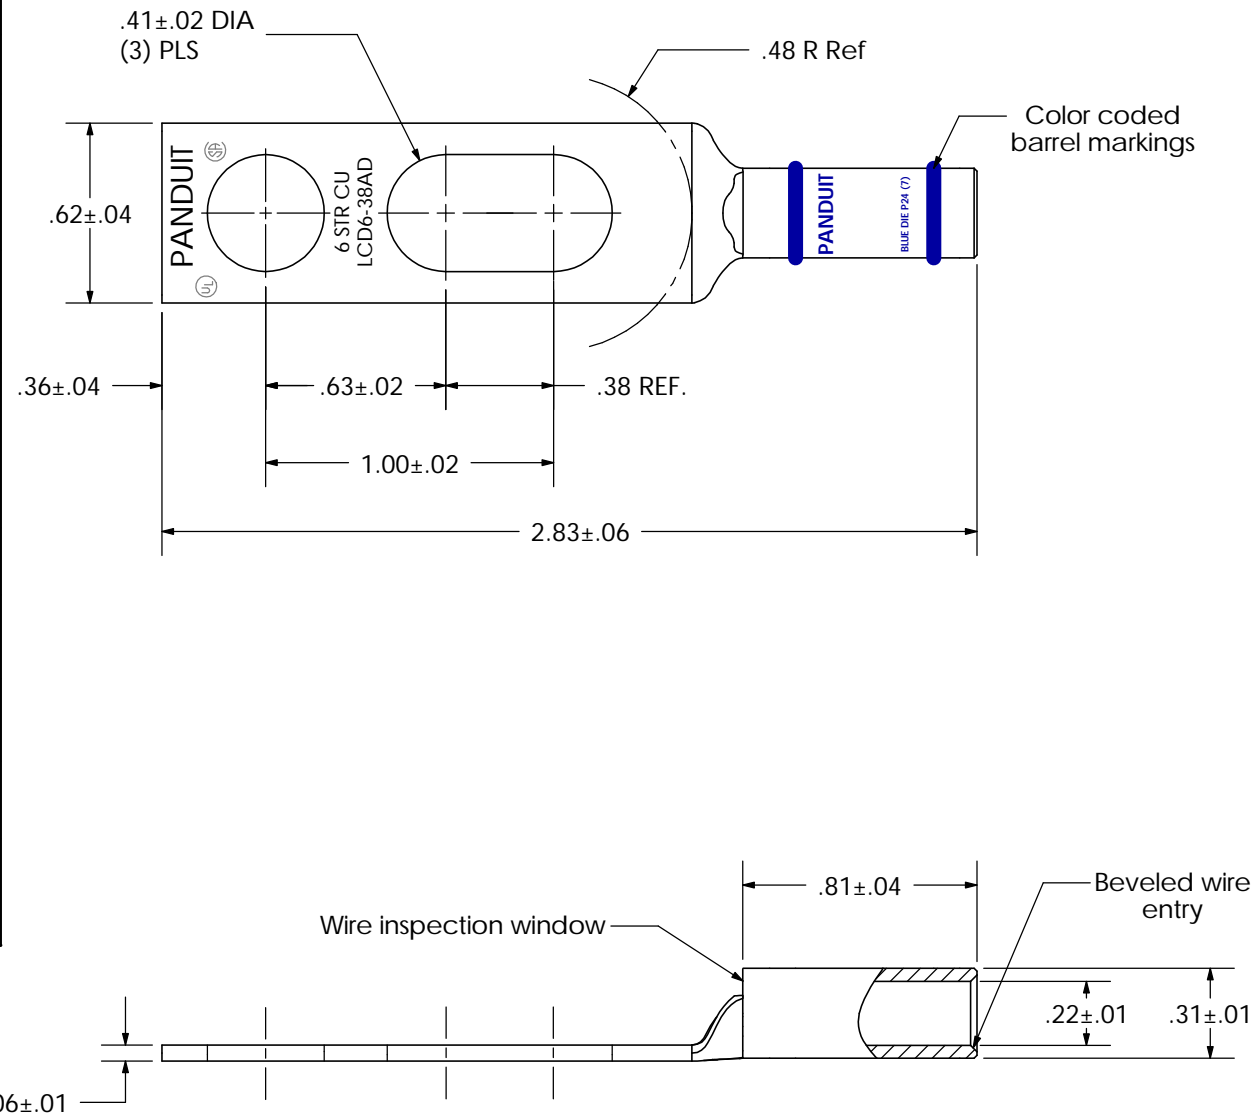

THIS COPY IS PROVIDED ON A RESTRICTED BASIS AND IS NOT TO BE USED IN ANY WAY DETRIMENTAL TO THE INTERESTS OF PANDUIT CORP.

Material	High Conductivity Seamless Copper Tube
Plating	Electro-Tin
Wire Size	6 AWG
Wire Type	Stranded Copper; Class B: Compact, Compressed or Concentric, Class C: Concentric
Wire Strip Length	7/8 in.
Stud Size	3/8 in.
UL Listed Wire Connector	Yes, for applications up to 35kv. Consult cable manufacturer for voltage stress relief instructions with applications greater than 2000 volts.
UL Temperature Rating	90° C
C.S.A Certified Wire Connector	Yes
Panduit Color Code on Barrel	BLUE
Panduit Die Index No. on Barrel	P24
Alternate Industry Die Index No. () on Barrel	(7)

00	8/05	JHNU	JHNU	RELEASED	PC00108
REV	DATE	BY	CHK	DESCRIPTION	ECN

PANDUIT CORP. TINLEY PARK, ILLINOIS

LCD6-38AD-L
Copper Lug - Two-Hole, Standard Barrel

SCALE N/A DRAWING NO / CAD FILE LCD6-38AD-CUST

X-ON Electronics