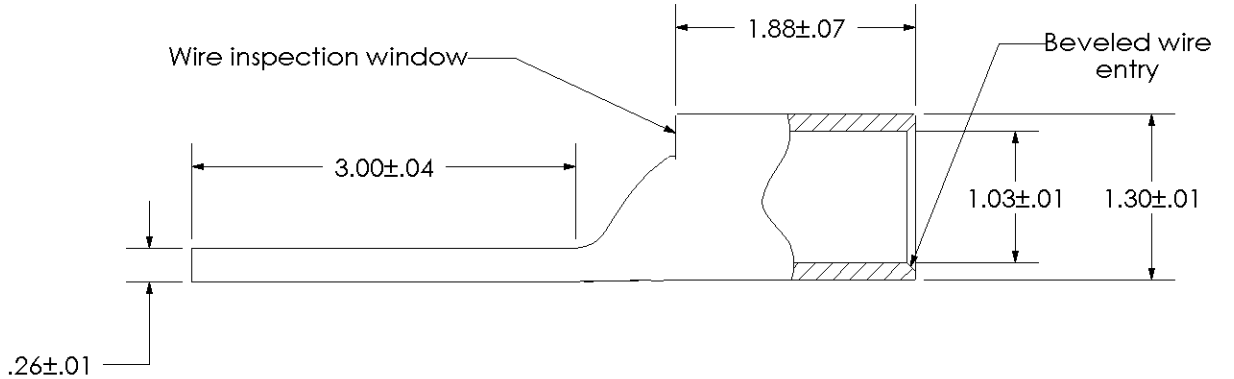

THIS COPY IS PROVIDED ON A RESTRICTED BASIS AND IS NOT TO BE USED IN ANY WAY DETRIMENTAL TO THE INTERESTS OF PANDUIT CORP.

Material	High Conductivity Seamless Copper Tube
Plating	Electro-Tin
Wire Size	750 kcmil
Wire Type	Stranded Copper; Class B: Compact, Compressed or Concentric, Class C: Concentric
Wire Strip Length	1-15/16 in.
Stud Size	N/A
UL Listed Wire Connector	Yes, for applications up to 35kv. Consult cable manufacturer for voltage stress relief instructions with applications greater than 2000 volts.
UL Temperature Rating	90° C
C.S.A Certified Wire Connector	Yes
Panduit Color Code on Barrel	BLACK
Panduit Die Index No. on Barrel	P106
Alternate Industry Die Index No. () on Barrel	(24)

00	12/02	SAB	DRL	RELEASED	10343
REV	DATE	BY	CHK	DESCRIPTION	ECN

PANDUIT CORP. TINLEY PARK, ILLINOIS

LCD750-00-6
Copper Lug - Blank Tongue, Standard Barrel

SCALE N/A DRAWING NO / CAD FILE LCD750-00-CUST

X-ON Electronics