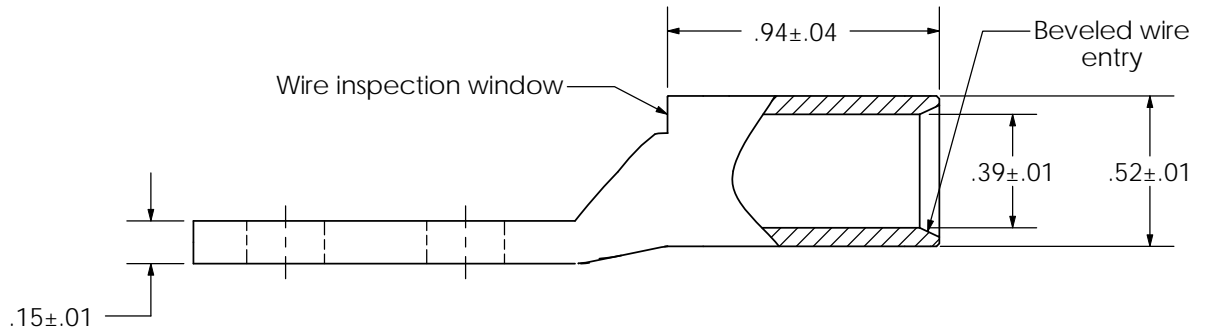

THIS COPY IS PROVIDED ON A RESTRICTED BASIS AND IS NOT TO BE USED IN ANY WAY DETRIMENTAL TO THE INTERESTS OF PANDUIT CORP.

| | |
|--|--|
| Material | High Conductivity Seamless Copper Tube |
| Plating | Electro-Tin |
| Wire Size | 1/0 AWG |
| Wire Type | Stranded Copper; Class B: Compact, Compressed or Concentric, Class C: Concentric |
| Wire Strip Length | 1.0 in. |
| Stud Size | 1/4 in. |
| UL Listed Wire Connector | Yes, for applications up to 35kv. Consult cable manufacturer for voltage stress relief instructions with applications greater than 2000 volts. |
| UL Temperature Rating | 90° C |
| C.S.A Certified Wire Connector | Yes |
| Panduit Color Code on Barrel | PINK |
| Panduit Die Index No. on Barrel | P42 |
| Alternate Industry Die Index No. () on Barrel | (12) |

| REV | DATE | BY | CHK | DESCRIPTION | ECN | SCALE | DRAWING NO / CAD FILE |
|-----|------|------|------|---|-----|-------|-----------------------|
| 01 | 1/11 | JHNU | JHNU | REVISED OVERALL LENGTH: WAS 2.57 REVISED TONGUE THICKNESS: WAS .13 | | N/A | LCDN1_0-14A-CUST |

PANDUIT CORP. TINLEY PARK, ILLINOIS

LCDN1/0-14A-X
Copper Lug - Narrow Tongue, Two-Hole, Standard Barrel

SCALE N/A DRAWING NO / CAD FILE LCDN1_0-14A-CUST

X-ON Electronics

Largest Supplier of Electrical and Electronic Components