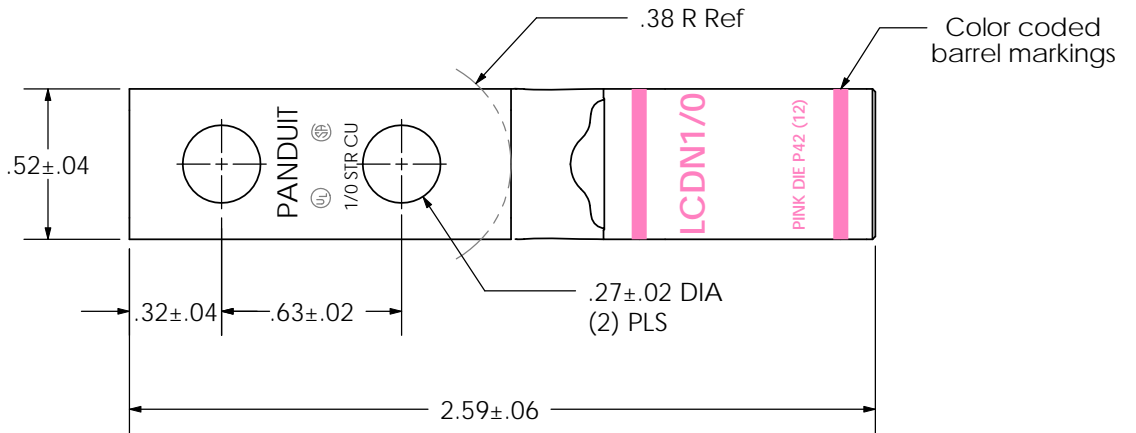

THIS COPY IS PROVIDED ON A RESTRICTED BASIS AND IS NOT TO BE USED IN ANY WAY DETRIMENTAL TO THE INTERESTS OF PANDUIT CORP.

| | |
|--|--|
| Material | High Conductivity Seamless Copper Tube |
| Plating | Electro-Tin |
| Wire Size | 1/0 AWG |
| Wire Type | Stranded Copper; Class B: Compact, Compressed or Concentric, Class C: Concentric |
| Wire Strip Length | 1.0 in. |
| Stud Size | 1/4 in. |
| UL Listed Wire Connector | Yes, for applications up to 35kv. Consult cable manufacturer for voltage stress relief instructions with applications greater than 2000 volts. |
| UL Temperature Rating | 90° C |
| C.S.A Certified Wire Connector | Yes |
| Panduit Color Code on Barrel | PINK |
| Panduit Die Index No. on Barrel | P42 |
| Alternate Industry Die Index No. () on Barrel | (12) |

| REV | DATE | BY | CHK | DESCRIPTION | ECN | SCALE | DRAWING NO / CAD FILE |
|-----|------|------|------|---|-----|-------|-----------------------|
| 01 | 1/11 | JHNU | JHNU | REVISED OVERALL LENGTH: WAS 2.57 REVISED TONGUE THICKNESS: WAS .13 | | N/A | LCDN1_0-14A-CUST |

PANDUIT CORP. TINLEY PARK, ILLINOIS

LCDN1/0-14A-X
Copper Lug - Narrow Tongue, Two-Hole, Standard Barrel

SCALE N/A DRAWING NO / CAD FILE LCDN1_0-14A-CUST

X-ON Electronics

Largest Supplier of Electrical and Electronic Components