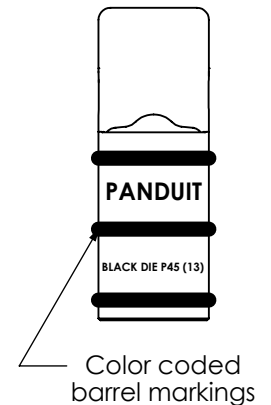

THIS COPY IS PROVIDED ON A RESTRICTED BASIS AND IS NOT TO BE USED IN ANY WAY DETRIMENTAL TO THE INTERESTS OF PANDUIT CORP.

Material	High Conductivity Seamless Copper Tube
Plating	Electro-Tin
Wire Size	2/0 AWG
Wire Type	Stranded Copper; Class B: Compact, Compressed or Concentric, Class C: Concentric
Wire Strip Length	1-1/16 in.
Stud Size	1/4 in.
UL Listed Wire Connector	Yes, for applications up to 35kv. Consult cable manufacturer for voltage stress relief instructions with applications greater than 2000 volts.
UL Temperature Rating	90° C
C.S.A Certified Wire Connector	N/A
Panduit Color Code on Barrel	BLACK
Panduit Die Index No. on Barrel	P45
Alternate Industry Die Index No. () on Barrel	(13)

00	5/18	JHNU	JHNU	DRAWING RELEASED	043942
REV	DATE	BY	CHK	DESCRIPTION	ECN

PANDUIT CORP. TINLEY PARK, ILLINOIS

LCDN2/0-14AF-X
Copper Lug - Two-Hole, Narrow Tongue, Standard Barrel, 90° Angle Tongue

SCALE N/A DRAWING NO / CAD FILE LCDN2_0-14AF-CUST