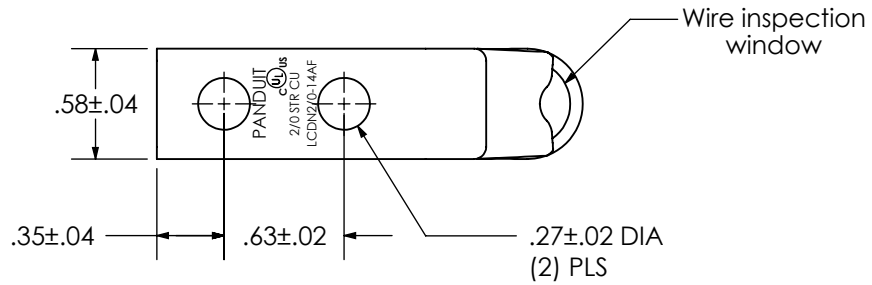

THIS COPY IS PROVIDED ON A RESTRICTED BASIS AND IS NOT TO BE USED IN ANY WAY DETRIMENTAL TO THE INTERESTS OF PANDUIT CORP.

Material	High Conductivity Seamless Copper Tube
Plating	Electro-Tin
Wire Size	2/0 AWG
Wire Type	Stranded Copper; Class B: Compact, Compressed or Concentric, Class C: Concentric
Wire Strip Length	1-1/16 in.
Stud Size	1/4 in.
UL Listed Wire Connector	Yes, for applications up to 35kv. Consult cable manufacturer for voltage stress relief instructions with applications greater than 2000 volts.
UL Temperature Rating	90° C
C.S.A Certified Wire Connector	N/A
Panduit Color Code on Barrel	BLACK
Panduit Die Index No. on Barrel	P45
Alternate Industry Die Index No. () on Barrel	(13)

00	5/18	JHNU	JHNU	DRAWING RELEASED	043942
REV	DATE	BY	CHK	DESCRIPTION	ECN

PANDUIT CORP. TINLEY PARK, ILLINOIS

LCDN2/0-14AF-X
Copper Lug - Two-Hole, Narrow Tongue, Standard Barrel, 90° Angle Tongue

SCALE N/A DRAWING NO / CAD FILE LCDN2_0-14AF-CUST