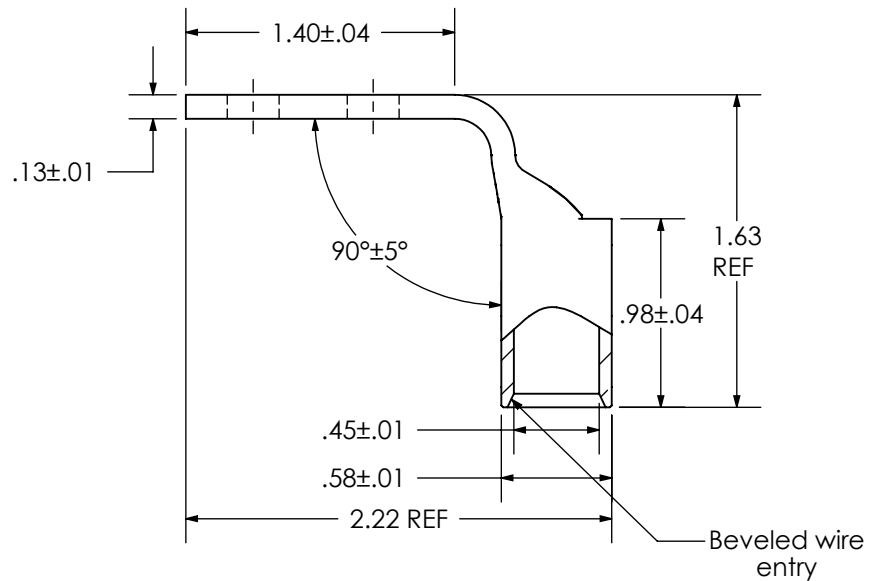

THIS COPY IS PROVIDED ON A RESTRICTED BASIS AND IS NOT TO BE USED IN ANY WAY DETRIMENTAL TO THE INTERESTS OF PANDUIT CORP.

Material	High Conductivity Seamless Copper Tube
Plating	Electro-Tin
Wire Size	2/0 AWG
Wire Type	Stranded Copper; Class B: Compact, Compressed or Concentric, Class C: Concentric
Wire Strip Length	1-1/16 in.
Stud Size	1/4 in.
UL Listed Wire Connector	Yes, for applications up to 35kv. Consult cable manufacturer for voltage stress relief instructions with applications greater than 2000 volts.
UL Temperature Rating	90° C
C.S.A Certified Wire Connector	N/A
Panduit Color Code on Barrel	BLACK
Panduit Die Index No. on Barrel	P45
Alternate Industry Die Index No. () on Barrel	(13)

00	5/18	JHNU	JHNU	DRAWING RELEASED	043942
REV	DATE	BY	CHK	DESCRIPTION	ECN

PANDUIT CORP. TINLEY PARK, ILLINOIS

LCDN2/0-14AF-X
Copper Lug - Two-Hole, Narrow Tongue, Standard Barrel, 90° Angle Tongue

SCALE N/A DRAWING NO / CAD FILE LCDN2_0-14AF-CUST