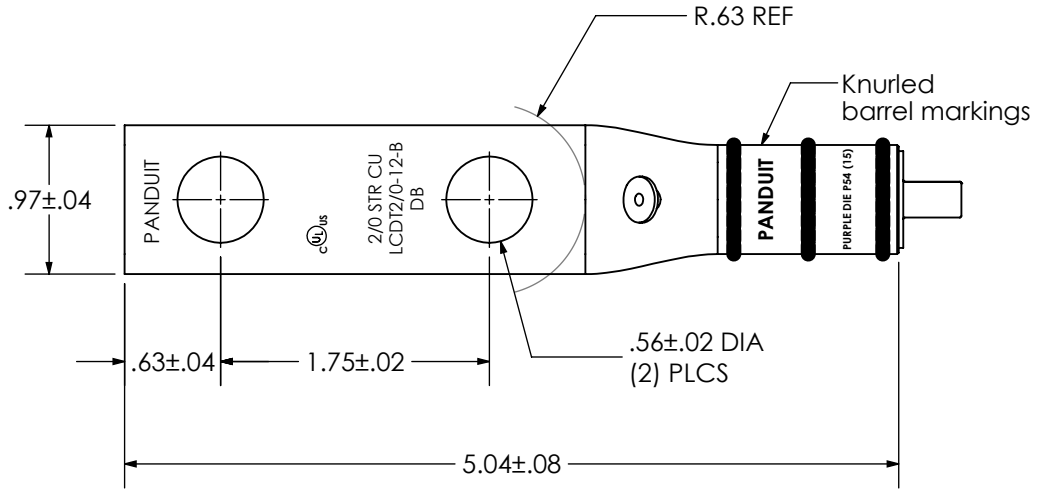

THIS COPY IS PROVIDED ON A RESTRICTED BASIS AND IS NOT TO BE USED IN ANY WAY DETRIMENTAL TO THE INTERESTS OF PANDUIT CORP.

Material	High Conductivity Seamless Copper Tube
Plating	Clear Coating
Wire Size	2/0 AWG
Wire Type	Stranded Copper; Class B: Compact, Compressed or Concentric, Class C: Concentric
Wire Strip Length	1-1/4 in.
Stud Size	1/2 in.
UL Listed Wire Connector	Yes, for applications up to 35kv. Consult cable manufacturer for voltage stress relief instructions with applications greater than 2000 volts. UL Listed per UL467 for grounding and bonding and suitable for direct burial in earth or concrete.
UL Temperature Rating	90° C
C.S.A Certified Wire Connector	N/A
Panduit Color Code on Barrel	PURPLE
Panduit Die Index No. on Barrel	P54
Alternate Industry Die Index No. () on Barrel	(15)

REV	DATE	BY	CHK	DESCRIPTION	ECN	-R	SUP	SCALE	DRAWING NO / CAD FILE
02	8/18	JHNU	RGB	REVISED BARREL LENGTH: 1.18 WAS .83	NPI-PWRGRD-038791	RGB	RGB		
01	5/17	JHNU	RGB	REVISED TOLERANCES ADDED IEEE LOGO	LCDT2/0-12-B-CUST	RGB	RGB		
00	3/16	JHNU	RGB	DRAWING RELEASED					

PANDUIT CORP. TINLEY PARK, ILLINOIS
LCDT2/0-12-B-X
Copper Lug - Two-Hole, Standard Barrel, Direct Burial
 SCALE N/A
 DRAWING NO / CAD FILE LCDT2_0-12-B-CUST

X-ON Electronics

Largest Supplier of Electrical and Electronic Components