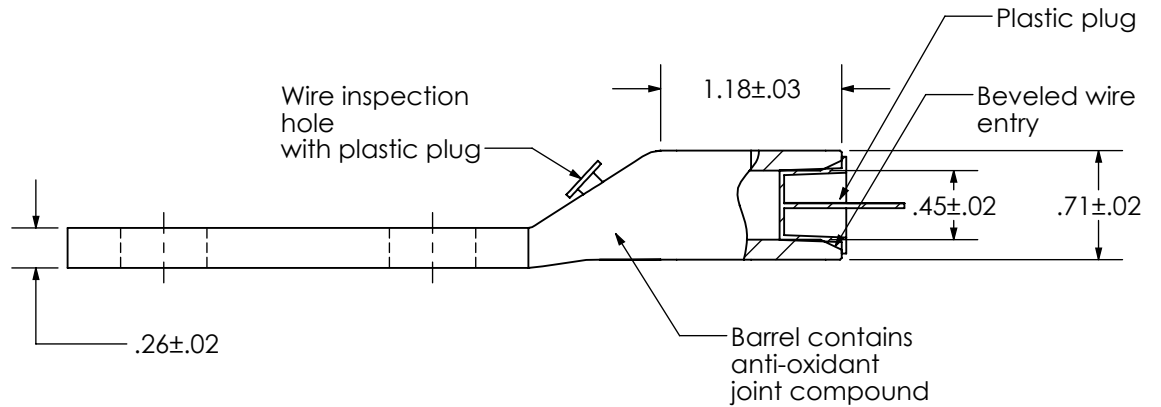

THIS COPY IS PROVIDED ON A RESTRICTED BASIS AND IS NOT TO BE USED IN ANY WAY DETRIMENTAL TO THE INTERESTS OF PANDUIT CORP.

Material	High Conductivity Seamless Copper Tube
Plating	Clear Coating
Wire Size	2/0 AWG
Wire Type	Stranded Copper; Class B: Compact, Compressed or Concentric, Class C: Concentric
Wire Strip Length	1-1/4 in.
Stud Size	1/2 in.
UL Listed Wire Connector	Yes, for applications up to 35kv. Consult cable manufacturer for voltage stress relief instructions with applications greater than 2000 volts. UL Listed per UL467 for grounding and bonding and suitable for direct burial in earth or concrete.
UL Temperature Rating	90° C
C.S.A Certified Wire Connector	N/A
Panduit Color Code on Barrel	PURPLE
Panduit Die Index No. on Barrel	P54
Alternate Industry Die Index No. () on Barrel	(15)

REV	DATE	BY	CHK	DESCRIPTION	ECN	-R	SUP	SCALE	DRAWING NO / CAD FILE
02	8/18	JHNU	RGB	REVISED BARREL LENGTH: 1.18 WAS .83	NPI-PWRGRD-038791	RGB	RGB		
01	5/17	JHNU	RGB	REVISED TOLERANCES ADDED IEEE LOGO	LCDT2/0-12-B-CUST	RGB	RGB		
00	3/16	JHNU	RGB	DRAWING RELEASED					

PANDUIT CORP. TINLEY PARK, ILLINOIS
LCDT2/0-12-B-X
Copper Lug - Two-Hole, Standard Barrel, Direct Burial
 SCALE N/A
 DRAWING NO / CAD FILE LCDT2_0-12-B-CUST

X-ON Electronics

Largest Supplier of Electrical and Electronic Components