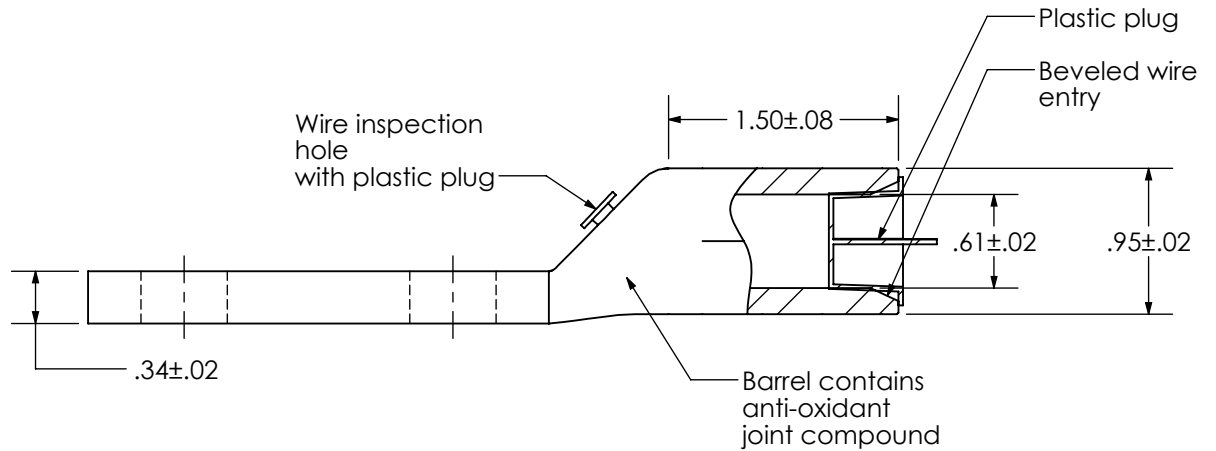

THIS COPY IS PROVIDED ON A RESTRICTED BASIS AND IS NOT TO BE USED IN ANY WAY DETRIMENTAL TO THE INTERESTS OF PANDUIT CORP.

Material	High Conductivity Seamless Copper Tube
Plating	Clear Coating
Wire Size	250 kcmil
Wire Type	Stranded Copper; Class B: Compact, Compressed or Concentric, Class C: Concentric
Wire Strip Length	1-9/16 in.
Stud Size	1/2 in.
UL Listed Wire Connector	Yes, for applications up to 35kv. Consult cable manufacturer for voltage stress relief instructions with applications greater than 2000 volts. UL Listed per UL467 for grounding and bonding and suitable for direct burial in earth or concrete.
UL Temperature Rating	90° C
C.S.A Certified Wire Connector	N/A
Panduit Color Code on Barrel	RED
Panduit Die Index No. on Barrel	P71
Alternate Industry Die Index No. () on Barrel	(18)

REV	DATE	BY	CHK	DESCRIPTION	ECN	-R	SUP	SCALE	N/A	DRAWING NO / CAD FILE
02	8/18	JHNU	RGB	REVISED BARREL LENGTH: 1.50 WAS 1.18	NPI-PWRGRD-038781	RGB	RGB			
01	5/17	JHNU	RGB	REVISED TOLERANCES ADDED IEEE LOGO	LCDT250-12-B-CUST	RGB	RGB			
00	3/16	JHNU	RGB	DRAWING RELEASED						

PANDUIT CORP. TINLEY PARK, ILLINOIS

LCDT250-12-B-X
Copper Lug - Two-Hole, Standard Barrel, Direct Burial

SCALE N/A DRAWING NO / CAD FILE LCDT250-12-B-CUST

X-ON Electronics

Largest Supplier of Electrical and Electronic Components