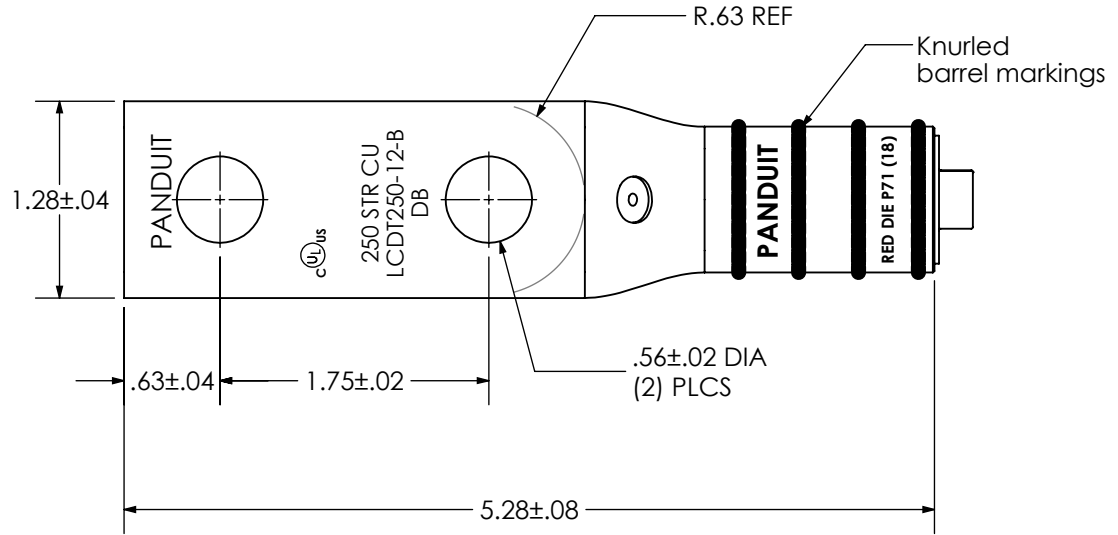

THIS COPY IS PROVIDED ON A RESTRICTED BASIS AND IS NOT TO BE USED IN ANY WAY DETRIMENTAL TO THE INTERESTS OF PANDUIT CORP.

Material	High Conductivity Seamless Copper Tube
Plating	Clear Coating
Wire Size	250 kcmil
Wire Type	Stranded Copper; Class B: Compact, Compressed or Concentric, Class C: Concentric
Wire Strip Length	1-9/16 in.
Stud Size	1/2 in.
UL Listed Wire Connector	Yes, for applications up to 35kv. Consult cable manufacturer for voltage stress relief instructions with applications greater than 2000 volts. UL Listed per UL467 for grounding and bonding and suitable for direct burial in earth or concrete.
UL Temperature Rating	90° C
C.S.A Certified Wire Connector	N/A
Panduit Color Code on Barrel	RED
Panduit Die Index No. on Barrel	P71
Alternate Industry Die Index No. () on Barrel	(18)

REV	DATE	BY	CHK	DESCRIPTION	ECN	-R	SUP	SCALE	N/A	DRAWING NO / CAD FILE
02	8/18	JHNU	RGB	REVISED BARREL LENGTH: 1.50 WAS 1.18	NPI-PWRGRD-038781	RGB	RGB			
01	5/17	JHNU	RGB	REVISED TOLERANCES ADDED IEEE LOGO	LCDT250-12-B-CUST	RGB	RGB			
00	3/16	JHNU	RGB	DRAWING RELEASED						

PANDUIT CORP. TINLEY PARK, ILLINOIS

LCDT250-12-B-X
Copper Lug - Two-Hole, Standard Barrel, Direct Burial

SCALE N/A DRAWING NO / CAD FILE LCDT250-12-B-CUST

X-ON Electronics

Largest Supplier of Electrical and Electronic Components