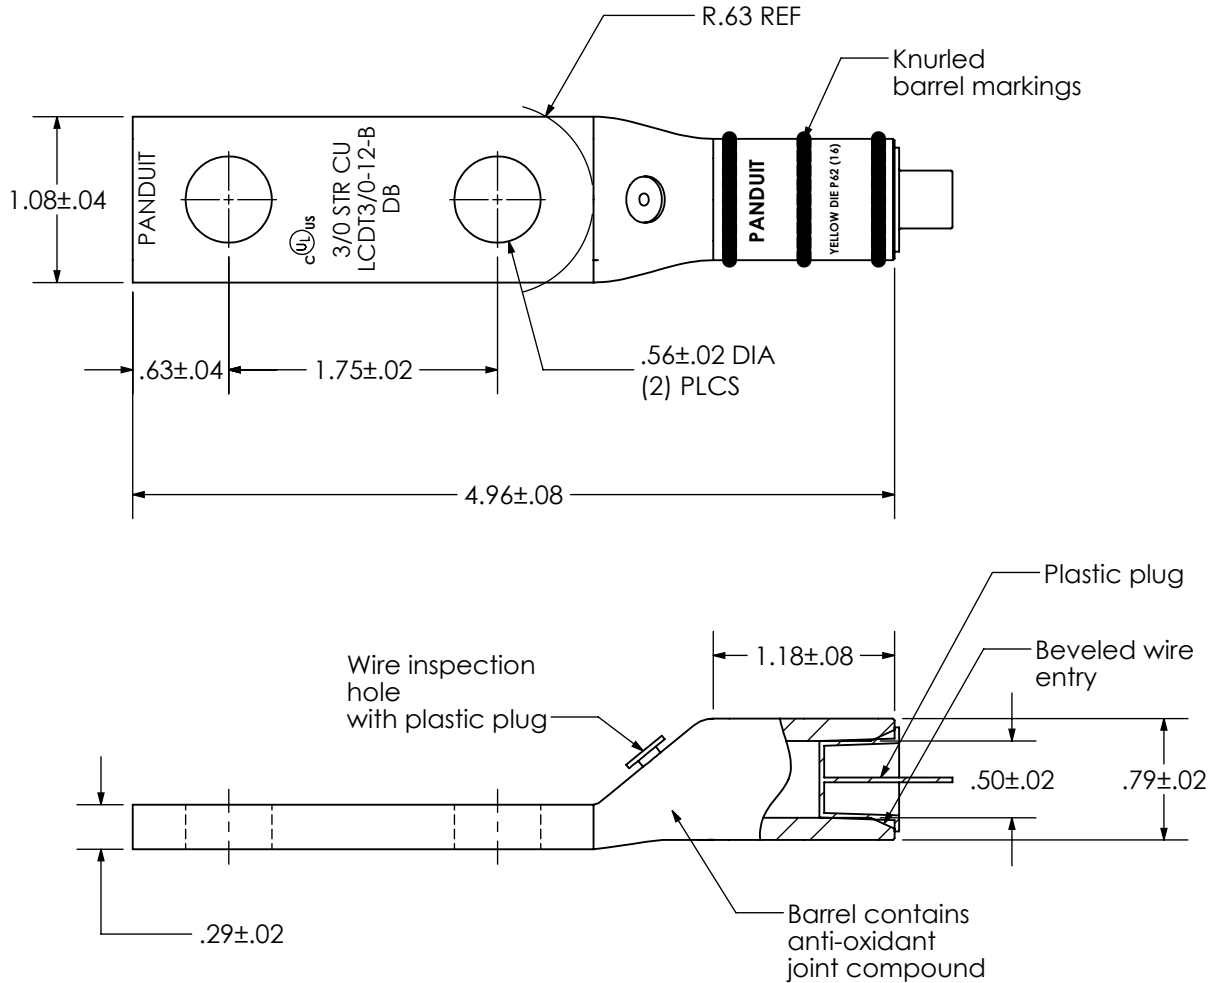

THIS COPY IS PROVIDED ON A RESTRICTED BASIS AND IS NOT TO BE USED IN ANY WAY DETRIMENTAL TO THE INTERESTS OF PANDUIT CORP.

Material	High Conductivity Seamless Copper Tube
Plating	Clear Coating
Wire Size	3/0 AWG
Wire Type	Stranded Copper; Class B: Compact, Compressed or Concentric, Class C: Concentric
Wire Strip Length	1-1/4 in.
Stud Size	1/2 in.
UL Listed Wire Connector	Yes, for applications up to 35kv. Consult cable manufacturer for voltage stress relief instructions with applications greater than 2000 volts.  UL Listed per UL467 for grounding and bonding and suitable for direct burial in earth or concrete.
UL Temperature Rating	90° C
C.S.A Certified Wire Connector	N/A
Panduit Color Code on Barrel	YELLOW
Panduit Die Index No. on Barrel	P62
Alternate Industry Die Index No. ( ) on Barrel	(16)

REV	DATE	BY	CHK	DESCRIPTION	ECN	-R	SUP	SCALE	DRAWING NO / CAD FILE
01	5/17	JHNU	RGB	REVISED TOLERANCES ADDED IEEE LOGO	LCDT3/0-12-B-CUST	RGB	RGB	N/A	LCDT3/0-12-B-X Copper Lug - Two-Hole, Standard Barrel, Direct Burial
00	3/16	JHNU	RGB	DRAWING RELEASED					

**PANDUIT CORP. TINLEY PARK, ILLINOIS**

LCDT3/0-12-B-X  
Copper Lug - Two-Hole, Standard Barrel, Direct Burial