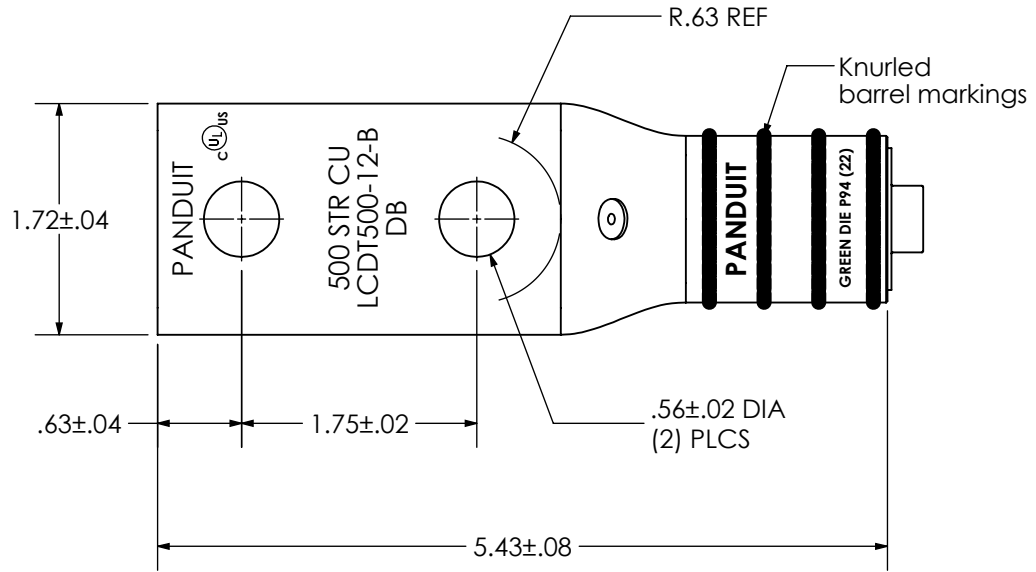

THIS COPY IS PROVIDED ON A RESTRICTED BASIS AND IS NOT TO BE USED IN ANY WAY DETRIMENTAL TO THE INTERESTS OF PANDUIT CORP.

Material	High Conductivity Seamless Copper Tube
Plating	Clear Coating
Wire Size	500 kcmil
Wire Type	Stranded Copper; Class B: Compact, Compressed or Concentric, Class C: Concentric
Wire Strip Length	1-9/16 in.
Stud Size	1/2 in.
UL Listed Wire Connector	Yes, for applications up to 35kv. Consult cable manufacturer for voltage stress relief instructions with applications greater than 2000 volts.  UL Listed per UL467 for grounding and bonding and suitable for direct burial in earth or concrete.
UL Temperature Rating	90° C
C.S.A Certified Wire Connector	N/A
Panduit Color Code on Barrel	GREEN
Panduit Die Index No. on Barrel	P94
Alternate Industry Die Index No. ( ) on Barrel	(22)

LCDT500-12-B-6  
Copper Lug - Two-Hole, Standard Barrel, Direct Burial

SCALE N/A DRAWING NO / CAD FILE LCDT500-12-B-CUST