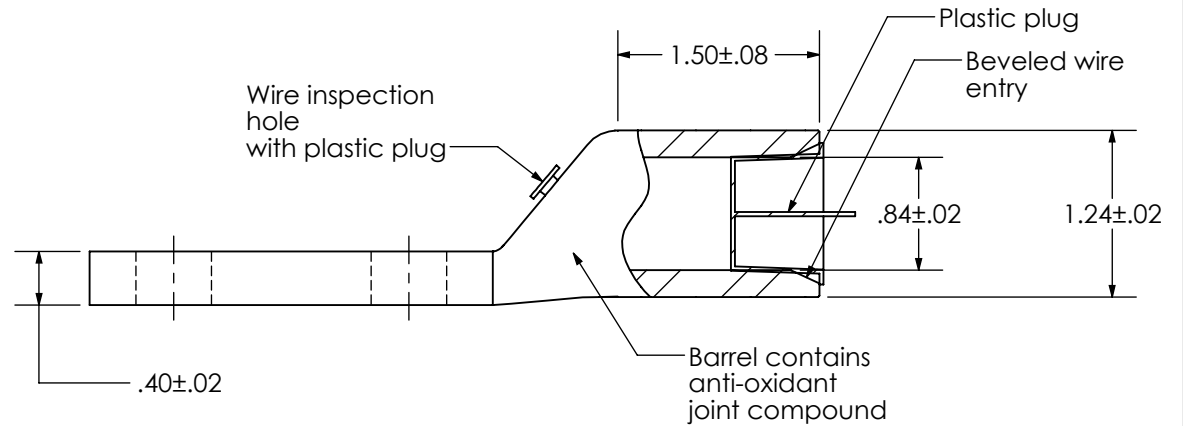

THIS COPY IS PROVIDED ON A RESTRICTED BASIS AND IS NOT TO BE USED IN ANY WAY DETRIMENTAL TO THE INTERESTS OF PANDUIT CORP.

Material	High Conductivity Seamless Copper Tube
Plating	Clear Coating
Wire Size	500 kcmil
Wire Type	Stranded Copper; Class B: Compact, Compressed or Concentric, Class C: Concentric
Wire Strip Length	1-9/16 in.
Stud Size	1/2 in.
UL Listed Wire Connector	Yes, for applications up to 35kv. Consult cable manufacturer for voltage stress relief instructions with applications greater than 2000 volts.  UL Listed per UL467 for grounding and bonding and suitable for direct burial in earth or concrete.
UL Temperature Rating	90° C
C.S.A Certified Wire Connector	N/A
Panduit Color Code on Barrel	GREEN
Panduit Die Index No. on Barrel	P94
Alternate Industry Die Index No. ( ) on Barrel	(22)

LCDT500-12-B-6  
Copper Lug - Two-Hole, Standard Barrel, Direct Burial

SCALE N/A DRAWING NO / CAD FILE LCDT500-12-B-CUST